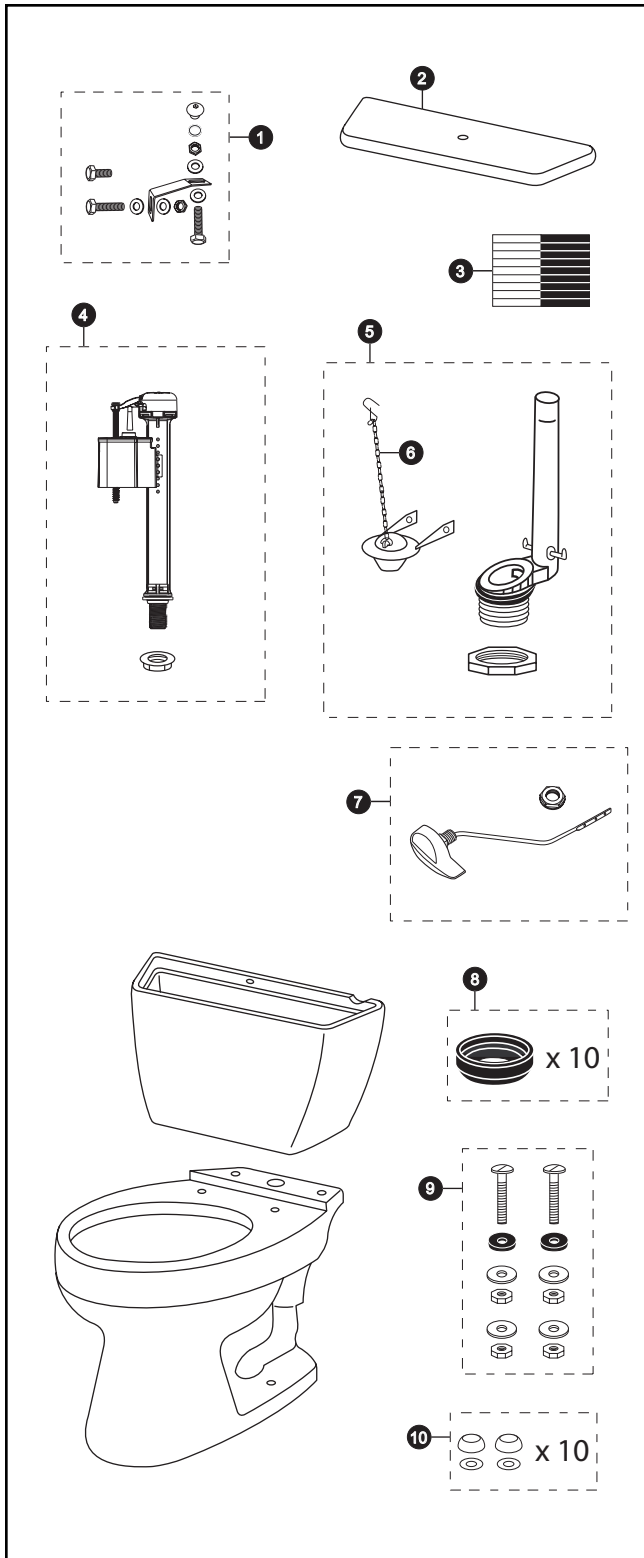

CST715DB

CST715DB
ST706DB
C715

Carusoe™ 1.6 Gpf Toilet, Round, Gravity, 12" Rough-In, Insulated Tank, Bolt Down Tank Lid

Item	Part	Description
1	THU089	Bolt Down Set
2	TCU706BCR#01 TCU706BCR#03 TCU706BCR#04 TCU706BCR#11 TCU706BCR#12 TCU706BCR#51	Bolt Down Tank Lid w/ Velcro Tape Bolt Down Tank Lid w/ Velcro Tape Bolt Down Tank Lid w/ Velcro Tape Bolt Down Tank Lid w/ Velcro Tape Bolt Down Tank Lid w/ Velcro Tape Bolt Down Tank Lid w/ Velcro Tape
3	THU107	Velcro Tape
4	TSU30A	Fill Valve
5	THU258-A	Flush Valve
6	THU260	Flapper w/ Chain - Insulated Tank
7	THU061#01 THU061#03 THU061#04 THU061#11 THU061#12 THU061#51 THU061#CP THU061#PB	Trip Lever Trip Lever Trip Lever Trip Lever Trip Lever Trip Lever Trip Lever Trip Lever
8	THU102	Tank to Bowl Gaskets (for 10 toilets)
9	TSU01D	Tank Mounting Kit
10	THU098#01 THU098#03 THU098#04 THU098#51	Bolt Cap Sets (for 10 toilets) for #01 & #11 Bolt Cap Sets (for 10 toilets) for #03 & #12 Bolt Cap Sets (for 10 toilets) Bolt Cap Sets (for 10 toilets)

Note:

Product Number Explanations

Two-Piece Toilet
(CST) Gravity Type Toilet
(715) Model
(D) Insulated Tank
(B) Bolt Down Tank Lid

Tank
(ST) Tank
(706) Model
(D) Insulated Tank
(B) Bolt Down Tank Lid

Bowl
(C) Bowl
(715) Model