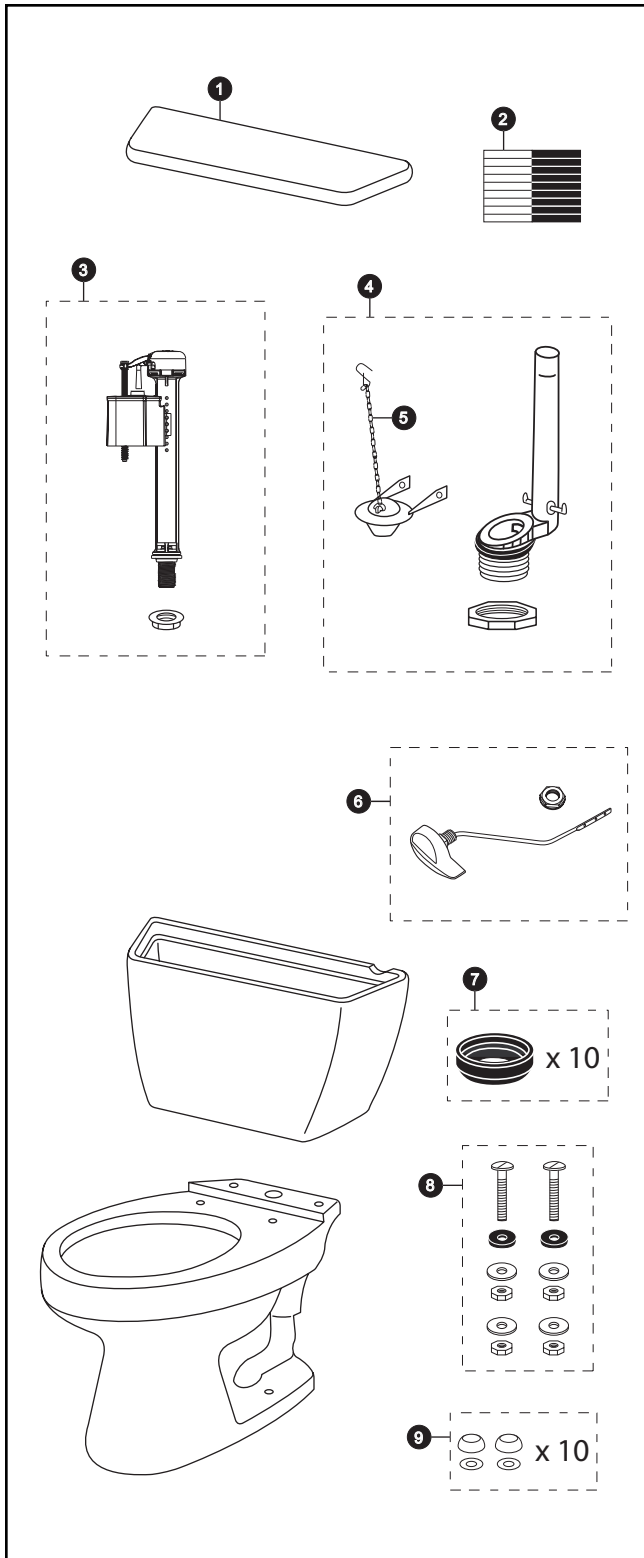

# CST716D

CST716D  
ST706D  
C716

## Carusoe™ 1.6 Gpf Toilet, Elongated, Gravity, 12" Rough-In, Insulated Tank

Item	Part	Description
1	TCU706CR#01	Tank Lid w/ Velcro Tape
	TCU706CR#03	Tank Lid w/ Velcro Tape
	TCU706CR#04	Tank Lid w/ Velcro Tape
	TCU706CR#11	Tank Lid w/ Velcro Tape
	TCU706CR#12	Tank Lid w/ Velcro Tape
	TCU706CR#51	Tank Lid w/ Velcro Tape
2	THU107	Velcro Tape
3	TSU30A	Fill Valve
4	THU258-A	Flush Valve
5	THU260	Flapper w/ Chain - Insulated Tank
6	THU061#01	Trip Lever
	THU061#03	Trip Lever
	THU061#04	Trip Lever
	THU061#11	Trip Lever
	THU061#12	Trip Lever
	THU061#51	Trip Lever
	THU061#CP	Trip Lever
	THU061#PB	Trip Lever
7	THU102	Tank to Bowl Gaskets (for 10 toilets)
8	TSU01D	Tank Mounting Kit
9	THU098#01	Bolt Cap Sets (for 10 toilets) for #01 & #11
	THU098#03	Bolt Cap Sets (for 10 toilets) for #03 & #12
	THU098#04	Bolt Cap Sets (for 10 toilets)
	THU098#51	Bolt Cap Sets (for 10 toilets)

### Product Number Explanations

**Two-Piece Toilet**  
(CST) Gravity Type Toilet  
(716) Model  
(D) Insulated Tank

**Tank**  
(ST) Tank  
(706) Model  
(D) Insulated Tank

**Bowl**  
(C) Bowl  
(716) Model