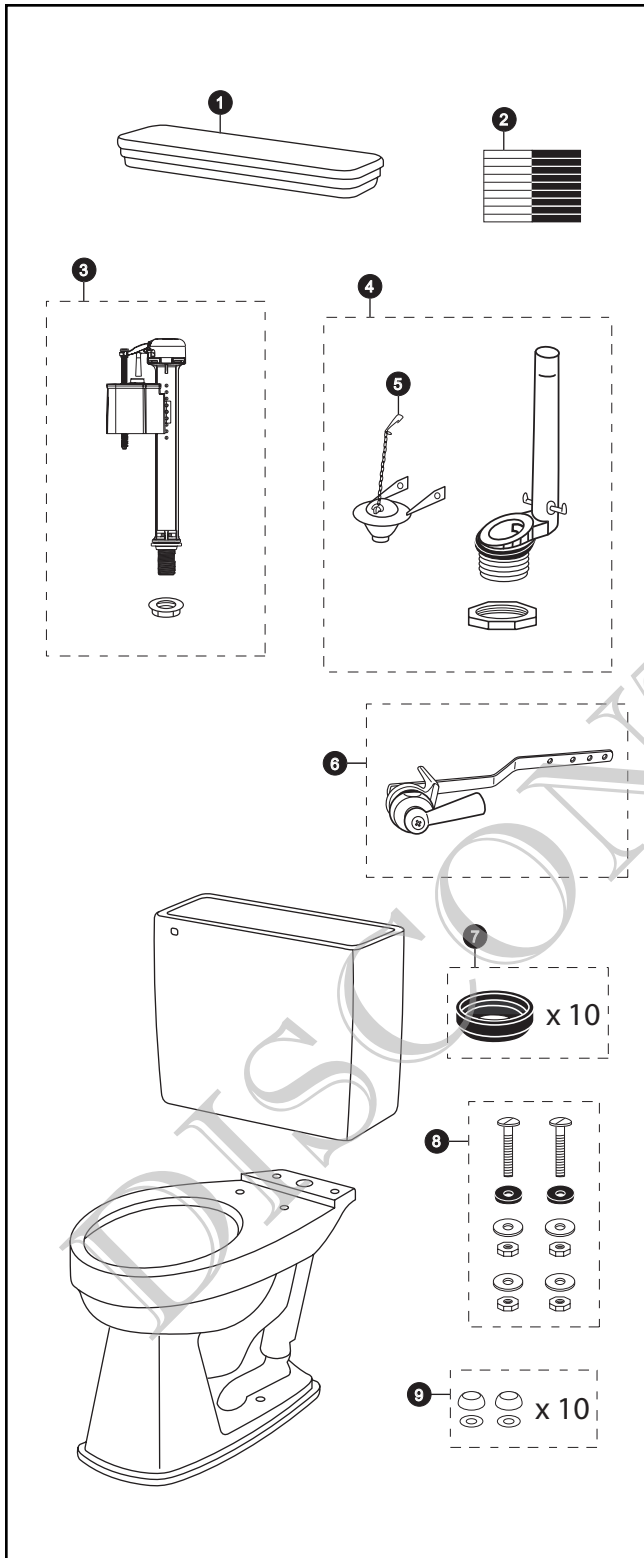

CST723

CST723
ST723
C723

Promenade™ 1.6 Gpf Toilet, Round, Gravity, 12" Rough-In

Item	Part	Description
1	TCU723CR#01	Tank Lid w/ Velcro Tape
	TCU723CR#03	Tank Lid w/ Velcro Tape
	TCU723CR#04	Tank Lid w/ Velcro Tape
	TCU723CR#11	Tank Lid w/ Velcro Tape
	TCU723CR#12	Tank Lid w/ Velcro Tape
	TCU723CR#51	Tank Lid w/ Velcro Tape
2	THU107	Velcro Tape
3	TSU30A	Fill Valve
4	THU342-A	Flush Valve
5	THU303	Flapper w/ Chain
6	THU084#CP	Trip Lever (Left Hand Threads)
	THU084#PB	Trip Lever (Left Hand Threads)
	THU084#SB	Trip Lever (Left Hand Threads)
	THU084#SN	Trip Lever (Left Hand Threads)
7	THU102	Tank to Bowl Gaskets (for 10 toilets)
8	TSU01D	Tank Mounting Kit
9	THU098#01	Bolt Cap Sets (for 10 toilets) for #01 & #11
	THU098#03	Bolt Cap Sets (for 10 toilets) for #03 & #12
	THU098#04	Bolt Cap Sets (for 10 toilets)
	THU098#51	Bolt Cap Sets (for 10 toilets)

Note:

Product Number Explanations

Two-Piece Toilet

(CST) Gravity Type Toilet
(723) Model

Tank

(ST) Tank
(723) Model

Bowl

(C) Bowl
(723) Model

Colors

(#01) Cotton
(#03) Bone
(#04) Gray
(#11) Colonial White
(#12) Sedona Beige
(#51) Ebony

Finishes

(#CP) Chrome Plated
(#PB) Polished Brass
(#SB) Satin Brass
(#SN) Satin Nickel