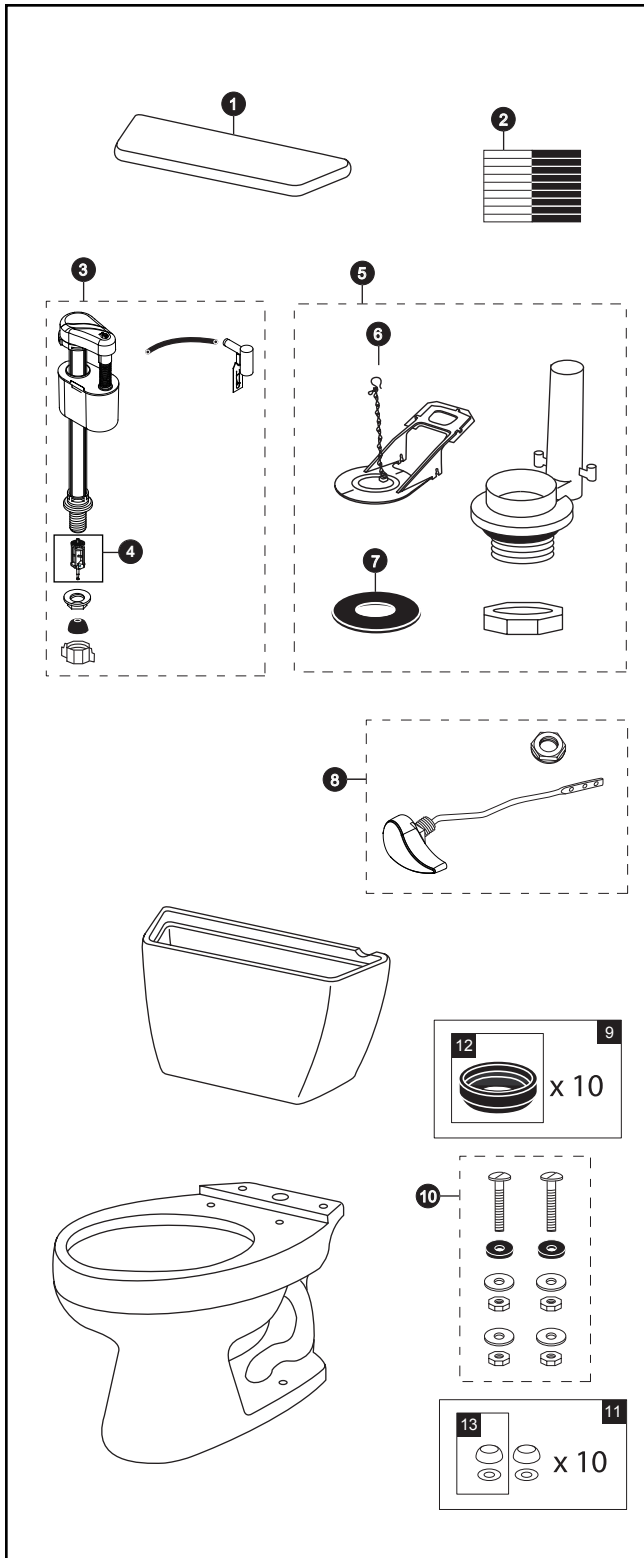

CST744SD

CST744SD
ST743SD
C744S

Drake® 1.6 Gpf Toilet, Elongated, G-Max®, 12" Rough-In, Insulated Tank

Item	Part	Description
1	TCU743CR#01 TCU743CR#03 TCU743CR#04 TCU743CR#11 TCU743CR#12 TCU743CR#51	Tank Lid w/ Velcro Tape Tank Lid w/ Velcro Tape Tank Lid w/ Velcro Tape Tank Lid w/ Velcro Tape Tank Lid w/ Velcro Tape Tank Lid w/ Velcro Tape
2	THU107	Velcro Tape
3	TSU24A	Fill Valve
4	THU229	Fill Valve Filter
5	THU130	Flush Valve
6	THU092-7	Flapper w/ Chain - Insulated Tank
7	THU096	Flapper Gaskets (for 10 toilets) (10 Pieces)
8	THU068#01 THU068#03 THU068#04 THU068#11 THU068#12 THU068#51 THU068#BN THU068#CP THU068#PN	Trip Lever Trip Lever Trip Lever Trip Lever Trip Lever Trip Lever Trip Lever Trip Lever Trip Lever
9	THU131	Tank to Bowl Gaskets (for 10 toilets)
10	TSU01D	Tank Mounting Kit
11	THU098#01 THU098#03 THU098#04 THU098#51	Bolt Cap Sets (for 10 toilets) for #01 & #11 Bolt Cap Sets (for 10 toilets) for #03 & #12 Bolt Cap Sets (for 10 toilets) Bolt Cap Sets (for 10 toilets)
12	9BU024E	3" Tank to Bowl Gasket
13	THU044#01 THU044#03 THU044#04 THU044#51	Bolt Cap Sets (for 10 toilets) for #01 & #11 Bolt Cap Sets (for 10 toilets) for #03 & #12 Bolt Cap Sets (for 10 toilets) Bolt Cap Sets (for 10 toilets)

Product Number Explanations

Two-Piece Toilet

(CST) Gravity Type Toilet
(744) Model
(S) G-Max®
(D) Insulated Tank

Tank

(ST) Tank
(743) Model
(S) G-Max®
(D) Insulated Tank

Bowl

(C) Bowl
(744) Model
(S) G-Max®

Colors

(#01) Cotton
(#03) Bone
(#04) Gray
(#11) Colonial White
(#12) Sedona Beige
(#51) Ebony

Finishes

(#BN) Brushed Nickel
(#CP) Chrome Plated
(#PN) Polished Nickel

Actual product may differ slightly from illustration.