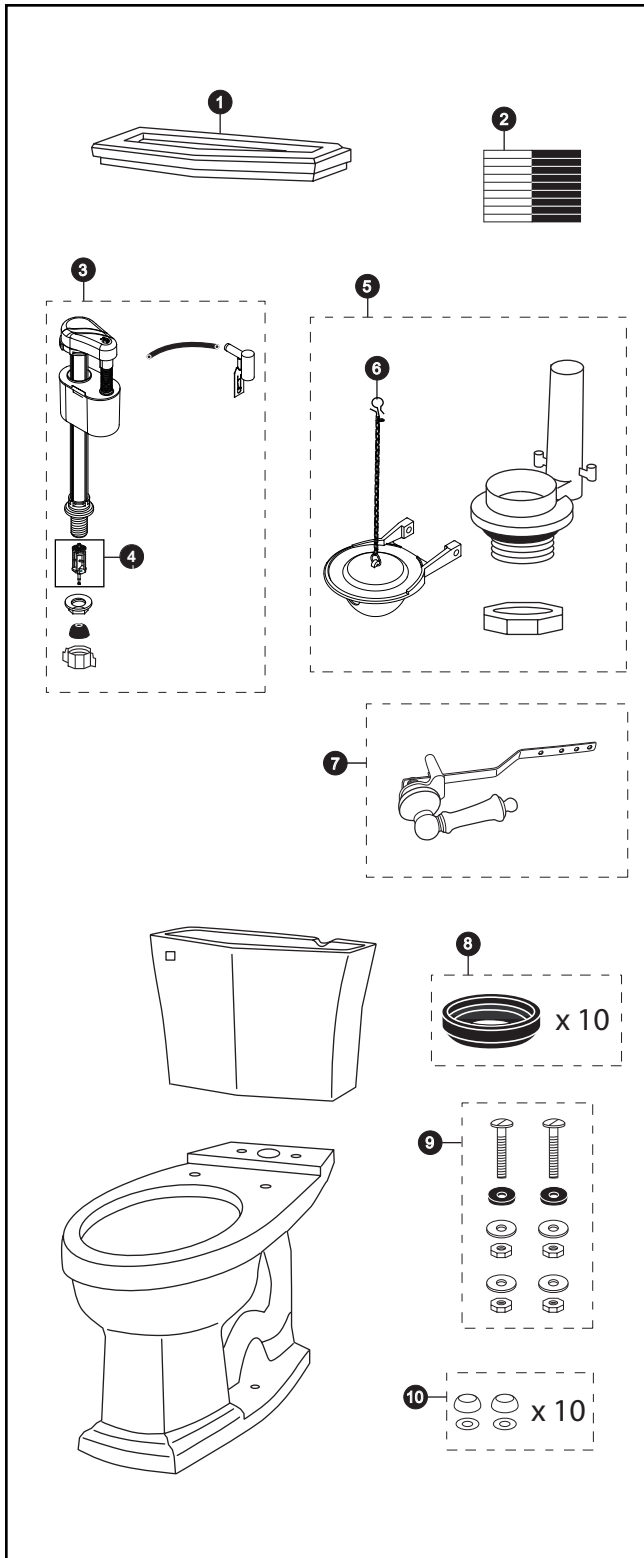

CST784SF

CST784SF
ST784S
C784SF

Clayton® 1.6 Gpf Toilet, Elongated, G-Max®, 12" Rough-In, Universal Height

Actual product may differ slightly from illustration.

Item	Part	Description
1	TCU784CR#01	Tank Lid w/ Velcro Tape
	TCU784CR#03	Tank Lid w/ Velcro Tape
	TCU784CR#04	Tank Lid w/ Velcro Tape
	TCU784CR#11	Tank Lid w/ Velcro Tape
	TCU784CR#12	Tank Lid w/ Velcro Tape
	TCU784CR#51	Tank Lid w/ Velcro Tape
2	THU107	Velcro Tape
3	TSU16A	Fill Valve
4	THU229	Fill Valve Filter
5	THU129W-4A	Flush Valve
6	THU331S	Flapper w/ Chain
7	THU148#01	Trip Lever
	THU148#03	Trip Lever
	THU148#04	Trip Lever
	THU148#12	Trip Lever
	THU148#51	Trip Lever
	THU141#BN	Trip Lever
	THU141#CP	Trip Lever
	THU141#PB	Trip Lever
8	THU131	Tank to Bowl Gaskets (for 10 toilets)
9	TSU01D	Tank Mounting Kit
10	THU098#01	Bolt Cap Sets (for 10 toilets) for #01 & #11
	THU098#03	Bolt Cap Sets (for 10 toilets) for #03 & #12
	THU098#04	Bolt Cap Sets (for 10 toilets)
	THU098#51	Bolt Cap Sets (for 10 toilets)

Product Number Explanations

Two-Piece Toilet
(CST) Gravity Type Toilet
(784) Model
(S) G-Max®
(F) Universal Height

Tank
(ST) Tank
(784) Model
(S) G-Max®

Bowl
(C) Bowl
(784) Model
(S) G-Max®
(F) Universal Height

Colors
(#01) Cotton
(#03) Bone
(#04) Gray
(#11) Colonial White
(#12) Sedona Beige
(#51) Ebony

Finishes
(#BN) Brushed Nickel
(#CP) Chrome Plated
(#PB) Polished Brass