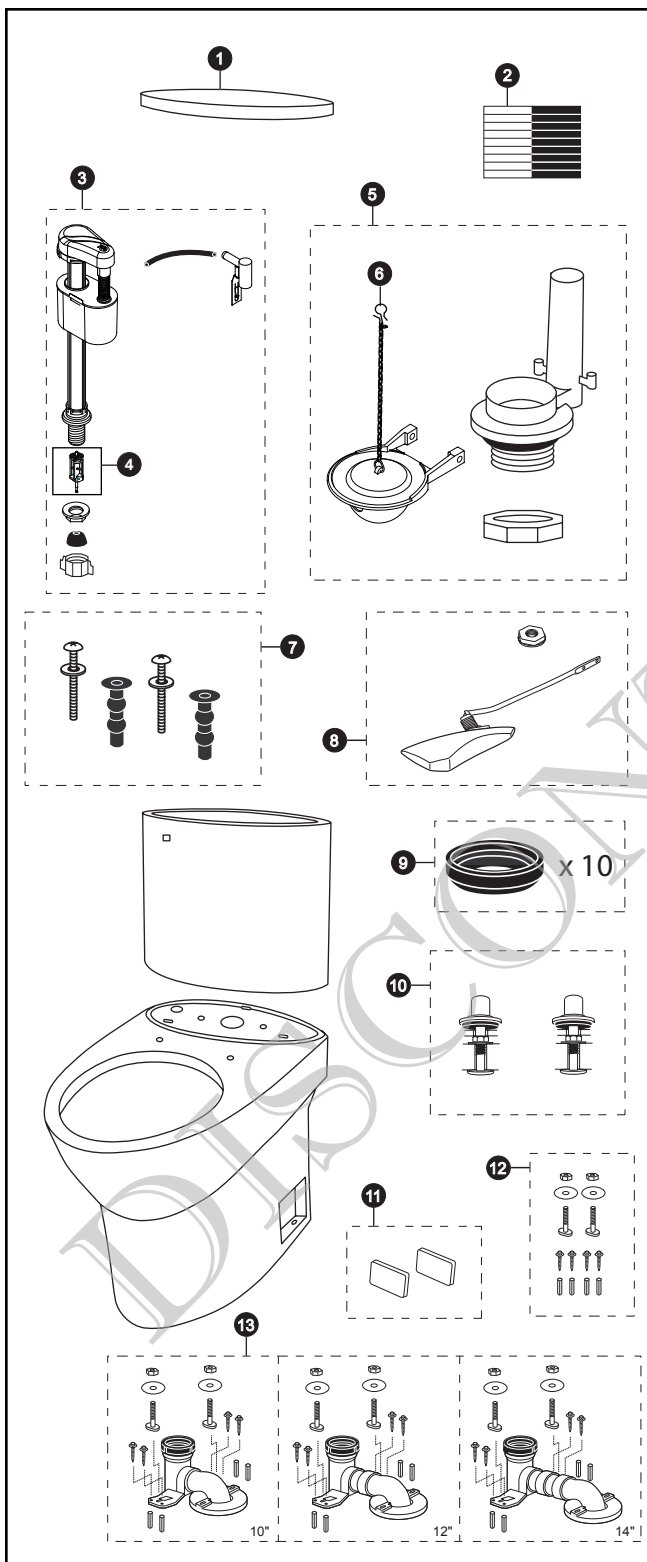

CST804S

CST804S
ST804S
CT804S

Pacifica® 1.6 Gpf Toilet, Elongated, G-Max®, UniFit Rough-In

Item	Part	Description
1	TCU804CR#01	Tank Lid w/ Velcro Tape
	TCU804CR#03	Tank Lid w/ Velcro Tape
	TCU804CR#04	Tank Lid w/ Velcro Tape
	TCU804CR#11	Tank Lid w/ Velcro Tape
	TCU804CR#12	Tank Lid w/ Velcro Tape
	TCU804CR#51	Tank Lid w/ Velcro Tape
2	THU107	Velcro Tape
3	TSU16A	Fill Valve
4	THU229	Fill Valve Filter
5	THU129W-1A	Flush Valve
6	THU175S	Flapper w/ Chain
7	THU651N	Top Mounting Seat Hardware
8	THU015#01	Trip Lever (Left Hand Threads)
	THU015#03	Trip Lever (Left Hand Threads)
	THU015#04	Trip Lever (Left Hand Threads)
	THU015#11	Trip Lever (Left Hand Threads)
	THU015#12	Trip Lever (Left Hand Threads)
	THU015#51	Trip Lever (Left Hand Threads)
	THU015#CP	Trip Lever (Left Hand Threads)
	THU015#PB	Trip Lever (Left Hand Threads)
9	THU131	Tank to Bowl Gaskets (for 10 toilets)
10	TS810DV2	Tank Top Mounting Kit
11	TCU904CV#01	Side Plates w/ Velcro Tape
	TCU904CV#03	Side Plates w/ Velcro Tape
	TCU904CV#04	Side Plates w/ Velcro Tape
	TCU904CV#11	Side Plates w/ Velcro Tape
	TCU904CV#12	Side Plates w/ Velcro Tape
	TCU904CV#51	Side Plates w/ Velcro Tape
12	THU020	UniFit Mounting Set
13	TSU01W.10	UniFit - 10" Rough-In
	TSU01W.12R	UniFit - 12" Rough-In
	TSU01W.14	UniFit - 14" Rough-In

Product Number Explanations

Two-Piece Toilet

(CST) Gravity Type Toilet
(804) Model
(S) G-Max®

Tank

(ST) Tank
(804) Model
(S) G-Max®

Bowl

(CT) Bowl
(804) Model
(S) G-Max®

Colors

(#01) Cotton
(#03) Bone
(#04) Gray
(#11) Colonial White
(#12) Sedona Beige
(#51) Ebony

Finishes

(#CP) Chrome Plated
(#PB) Polished Brass

Actual product may differ slightly from illustration.