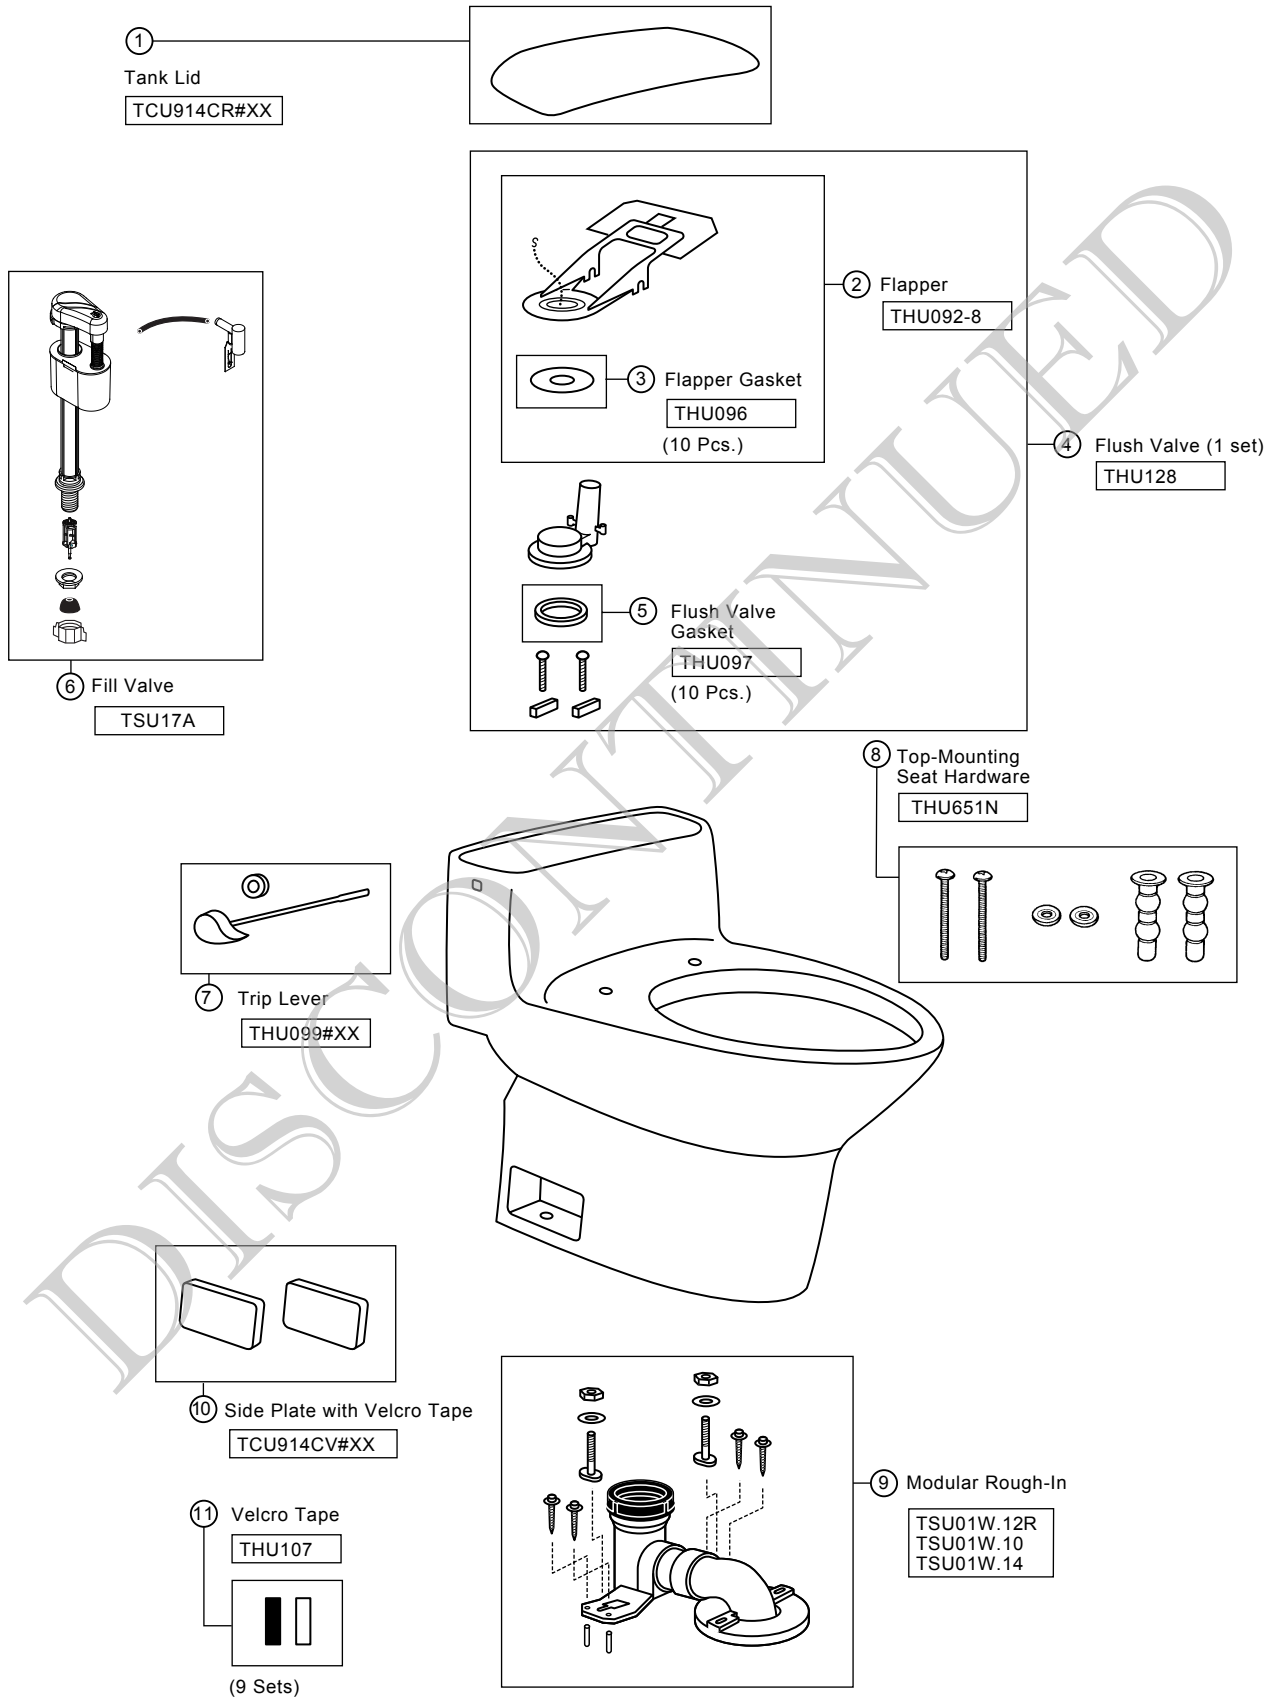

TOILET PARTS

Model: CST914#XX

*Color/Finish code must be specified when ordering