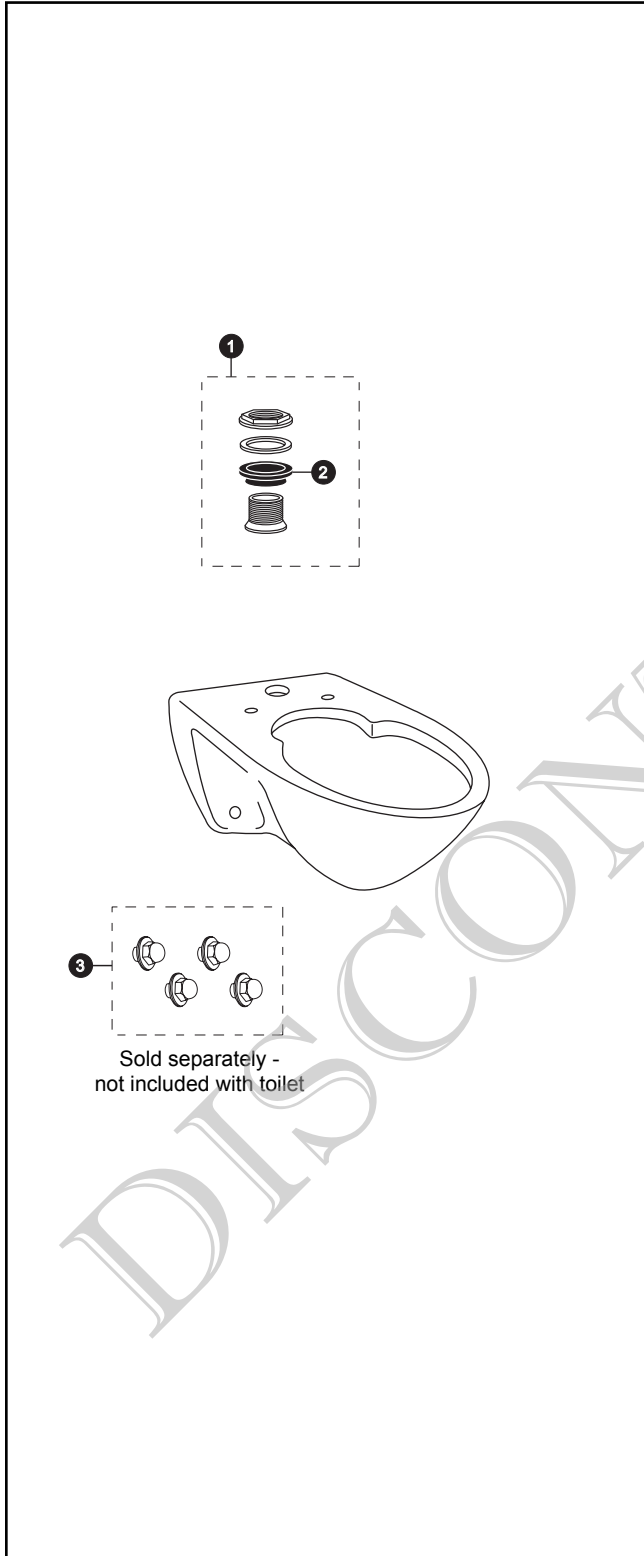

# CT708H

CT708H

## Commercial 1.6 Gpf Bedpan Toilet, Elongated, Flushometer, Wall Hung, 1 1/2" Top Spud Inlet

Item	Part	Description
1	THU073	Top Spud
2	THU120	Spud Gasket (10 Pieces)
3	THU111	Retro-Fit Mounting Nut (5/8-11) (4 pieces)

**Note:** TM057 has been replaced by THU111 (Sold separately - not included with toilet). Requires the use of any Jay R. Smith siphon jet support (Four-bolt).

### Product Number Explanations