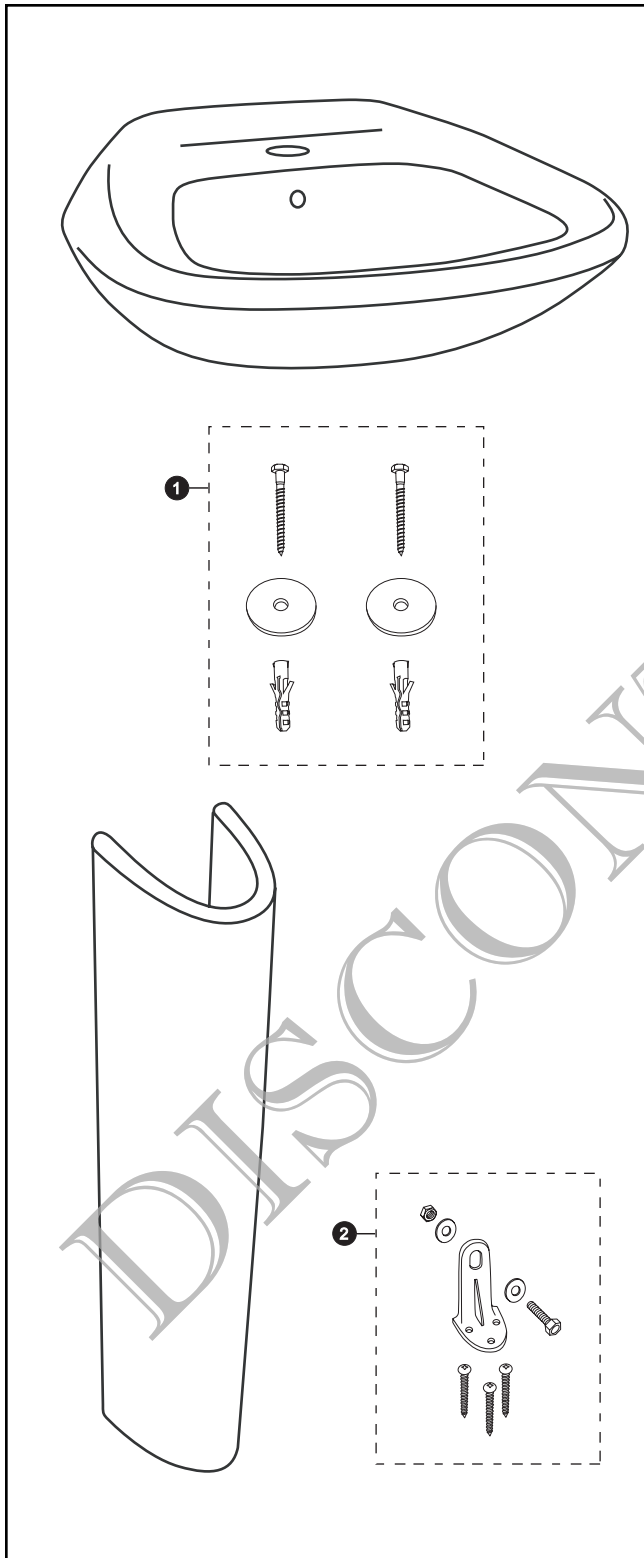

LPT243 & LPT243G

LPT243	LPT243.4	LPT243.8
LT243	LT243.4	LT243.8
PT243	PT243	PT243
LPT243G	LPT243.4G	LPT243.8G
LT243G	LT243.4G	LT243.8G
PT243	PT243	PT243

Ultimate™ Pedestal Lavatory, (including SanaGloss®)

Item	Part	Description
1	THU125	Mounting Set
2	TL510ER	Mounting Set - Floor

Product Number Explanations

Pedestal Lavatory
(LPT) Pedestal Lavatory
(243) Model
(.4) 4" Centers
(.8) 8" Centers
(G) SanaGloss®

Lavatory
(LT) Lavatory
(243) Model
(.4) 4" Centers
(.8) 8" Centers
(G) SanaGloss®

Pedestal
(PT) Pedestal
(243) Model

Colors
(#01) Cotton
(#03) Bone
(#04) Gray
(#11) Colonial White
(#12) Sedona Beige
(#51) Ebony