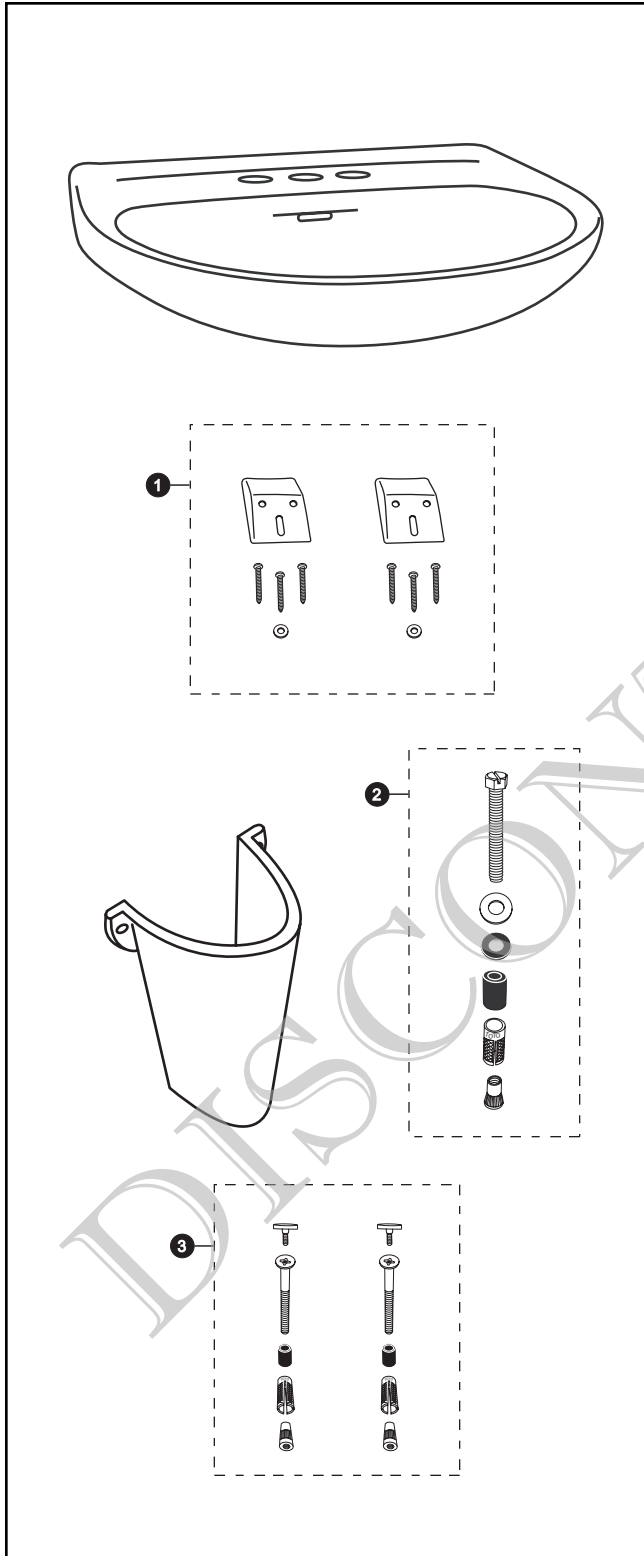

LPT510

LPT510	LPT510.4	LPT510.8
LT510	LT510.4	LT510.8
PT511	PT511	PT511

Prominence® Wall Mount Lavatory

Item	Part	Description
1	T9R	Wall Hanger Set
2	TL510DAY	Mounting Screw
3	THU136	Screw Set - Shroud

Note: THU136 has chrome plated caps.

Product Number Explanations

Wall Mount Lavatory

(LPT) Pedestal Lavatory
(510) Model
(.4) 4" Centers
(.8) 8" Centers

Lavatory

(LT) Lavatory
(510) Model
(.4) 4" Centers
(.8) 8" Centers

Shroud

(PT) Pedestal
(511) Model

Colors

(#01) Cotton
(#03) Bone
(#04) Gray
(#11) Colonial White
(#12) Sedona Beige
(#51) Ebony