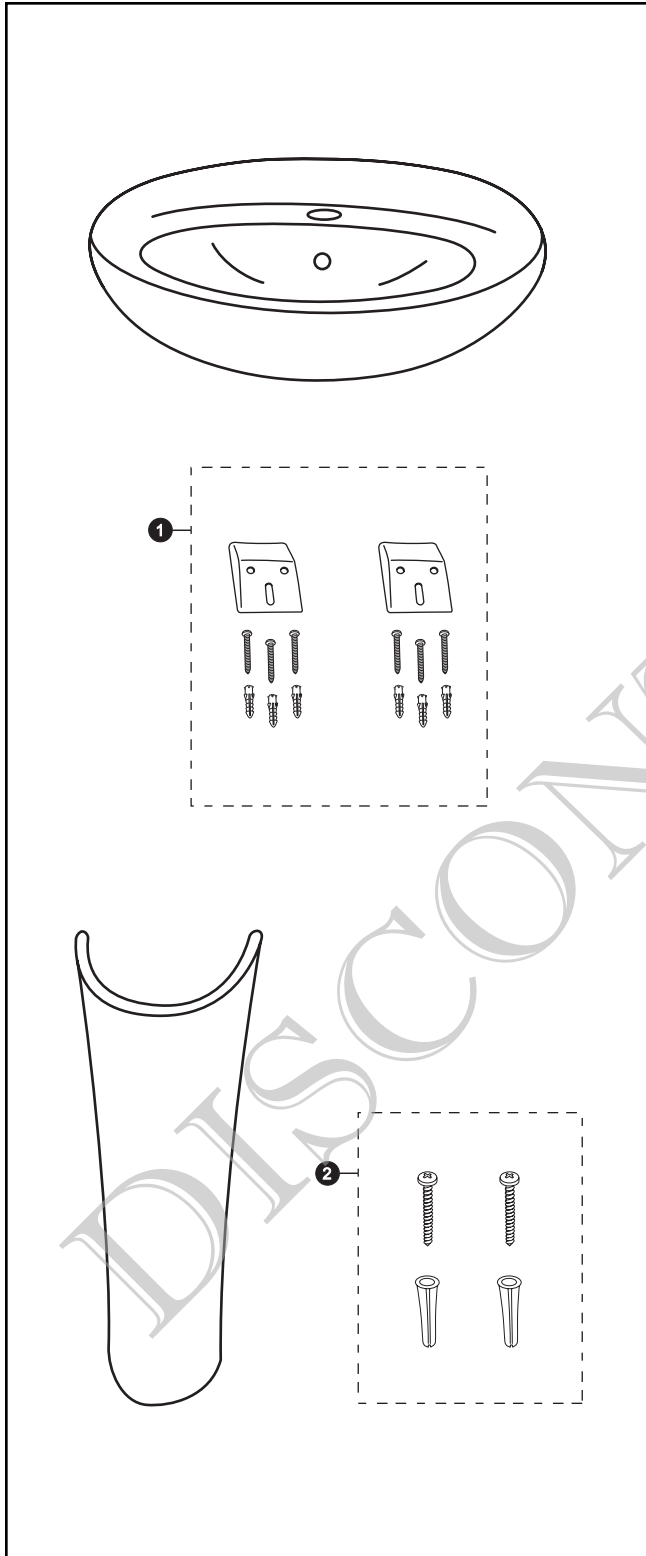

LPT620

LPT620	LPT620.4	LPT620.8
LT620	LT620.4	LT620.8
PT620	PT620	PT620

Dorian™
Pedestal Lavatory

Item	Part	Description
1	THU116	Wall Hanger Set
2	THU117	Mounting Set - Pedestal

Product Number Explanations

Pedestal Lavatory
(LPT) Pedestal Lavatory
(620) Model
(.4) 4" Centers
(.8) 8" Centers

Lavatory
(LT) Lavatory
(620) Model
(.4) 4" Centers
(.8) 8" Centers

Pedestal
(PT) Pedestal
(620) Model

Colors
(#01) Cotton
(#03) Bone
(#04) Gray
(#11) Colonial White
(#12) Sedona Beige
(#51) Ebony