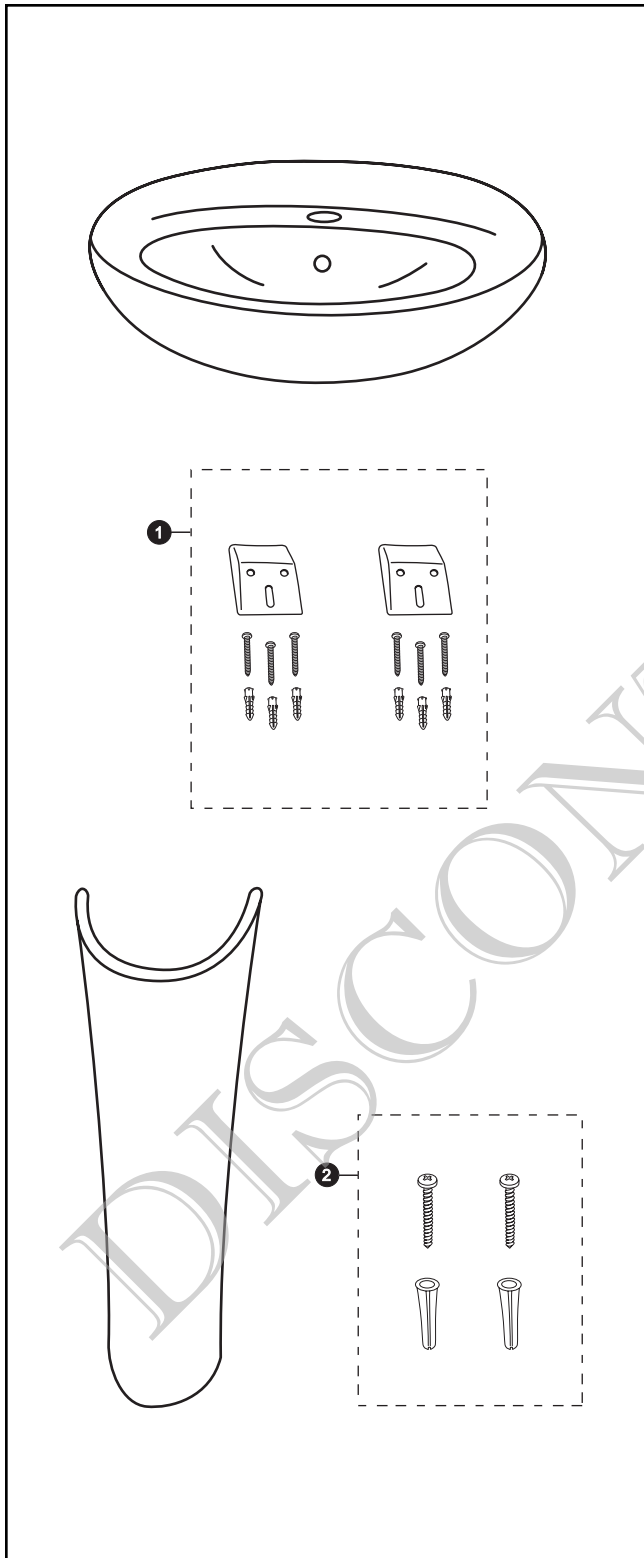

# LPT620N

LPT620N	LPT620.4N	LPT620.8N
LT620	LT620.4	LT620.8
PT620N	PT620N	PT620N

**Dorian™**  
**Pedestal Lavatory**

Item	Part	Description
1	THU116	Wall Hanger Set
2	THU117	Mounting Set - Pedestal

## Product Number Explanations

**Pedestal Lavatory**  
(LPT) Pedestal Lavatory  
(620) Model  
(.4) 4" Centers  
(.8) 8" Centers  
(N) 34" Universal Height

**Lavatory**  
(LT) Lavatory  
(620) Model  
(.4) 4" Centers  
(.8) 8" Centers

**Pedestal**  
(PT) Pedestal  
(620) Model  
(N) 34" Universal Height

**Colors**  
(#01) Cotton  
(#03) Bone  
(#04) Gray  
(#11) Colonial White  
(#12) Sedona Beige  
(#51) Ebony