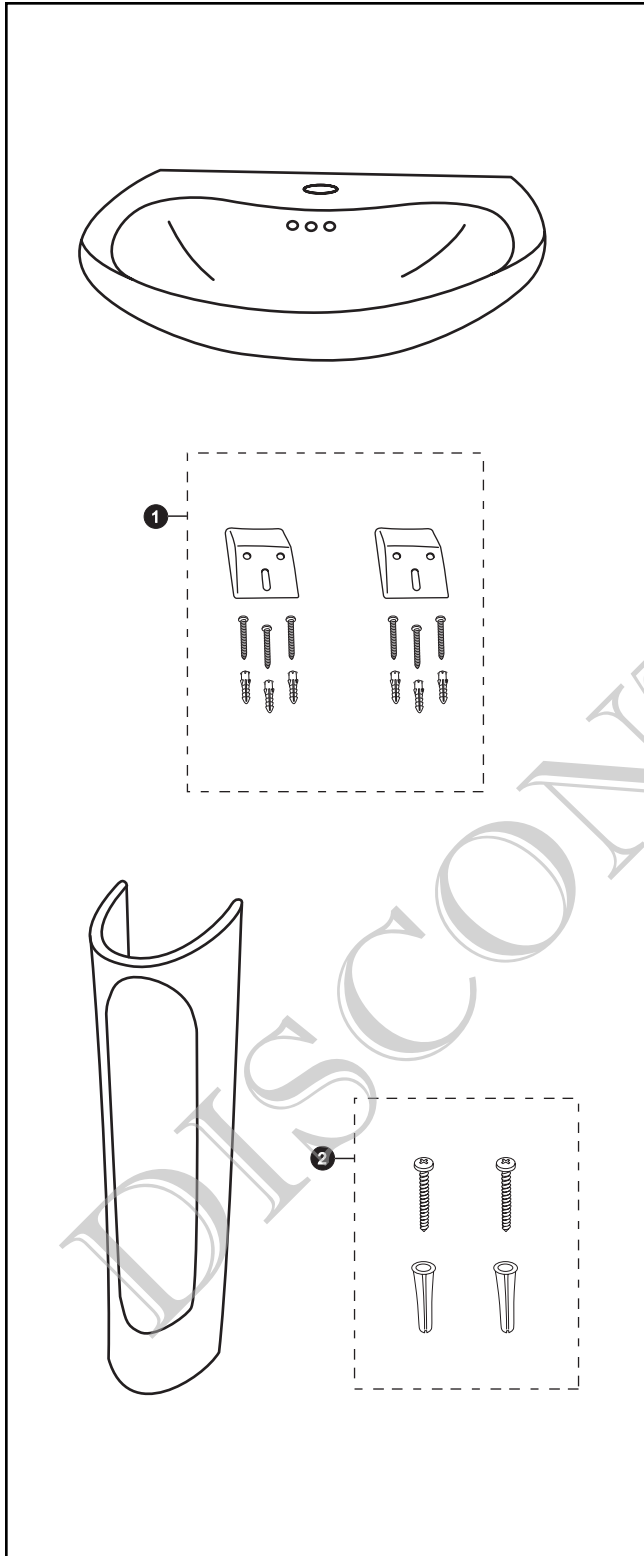

## LPT630

LPT630	LPT630.4	LPT630.8
LT630	LT630.4	LT630.8
PT630	PT630	PT630

## Lisette™ Pedestal Lavatory

Item	Part	Description
1	THU116	Wall Hanger Set
2	THU117	Mounting Set - Pedestal

### Product Number Explanations

**Pedestal Lavatory**  
 (LPT) Pedestal Lavatory  
 (630) Model  
 (.4) 4" Centers  
 (.8) 8" Centers

**Lavatory**  
 (LT) Lavatory  
 (630) Model  
 (.4) 4" Centers  
 (.8) 8" Centers

**Pedestal**  
 (PT) Pedestal  
 (630) Model

**Colors**  
 (#01) Cotton  
 (#03) Bone  
 (#04) Gray  
 (#11) Colonial White  
 (#12) Sedona Beige  
 (#51) Ebony