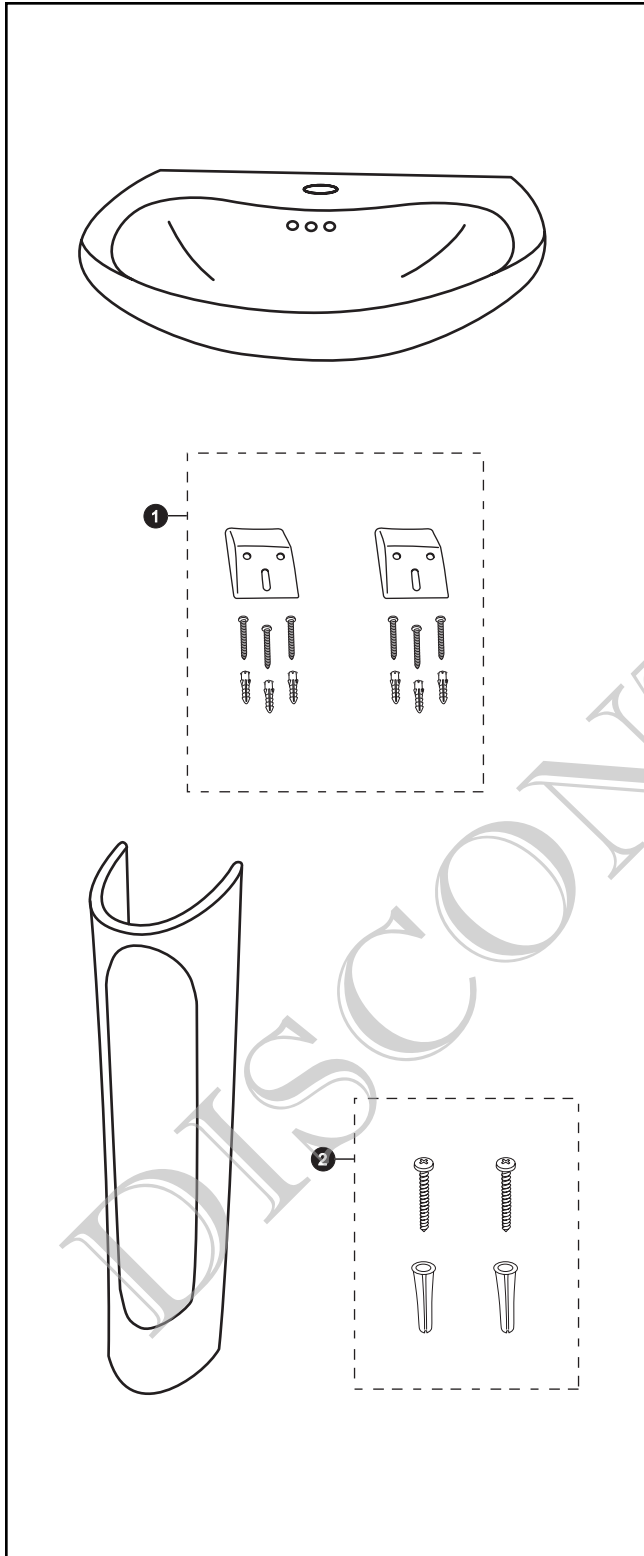

LPT630N

LPT630N	LPT630.4N	LPT630.8N
LT630	LT630.4	LT630.8
PT630N	PT630N	PT630N

Lisette™
Pedestal Lavatory

Item	Part	Description
1	THU116	Wall Hanger Set
2	THU117	Mounting Set - Pedestal

Product Number Explanations

Pedestal Lavatory
(LPT) Pedestal Lavatory
(630) Model
(.4) 4" Centers
(.8) 8" Centers
(N) 34" Universal Height

Lavatory
(LT) Lavatory
(630) Model
(.4) 4" Centers
(.8) 8" Centers

Pedestal
(PT) Pedestal
(630) Model
(N) 34" Universal Height

Colors
(#01) Cotton
(#03) Bone
(#04) Gray
(#11) Colonial White
(#12) Sedona Beige
(#51) Ebony