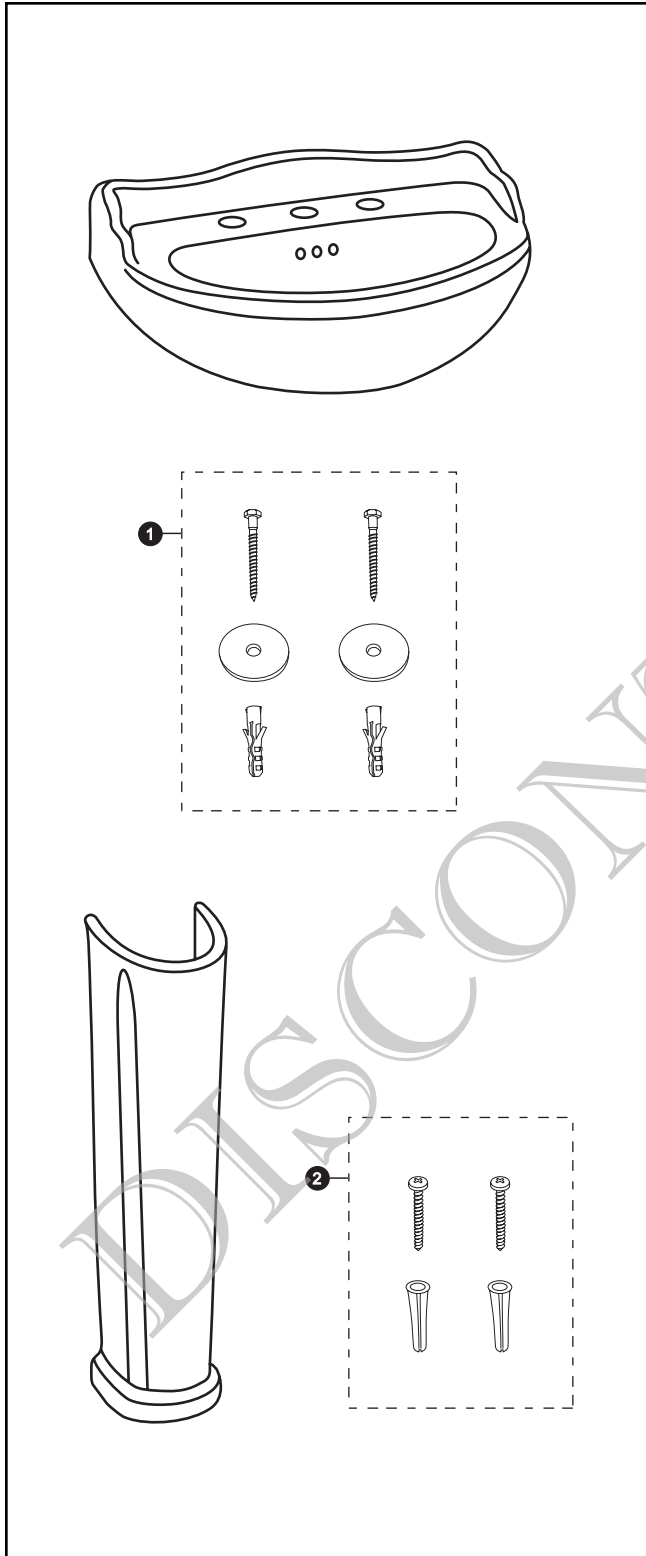

LPT640

LPT640	LPT640.4	LPT640.8
LT640	LT640.4	LT640.8
PT640	PT640	PT640

Dartmouth™ Pedestal Lavatory

Item	Part	Description
1	THU125	Mounting Set
2	THU117	Mounting Set - Pedestal

Product Number Explanations

Pedestal Lavatory
 (LPT) Pedestal Lavatory
 (640) Model
 (.4) 4" Centers
 (.8) 8" Centers

Lavatory
 (LT) Lavatory
 (640) Model
 (.4) 4" Centers
 (.8) 8" Centers

Pedestal
 (PT) Pedestal
 (640) Model

Colors
 (#01) Cotton