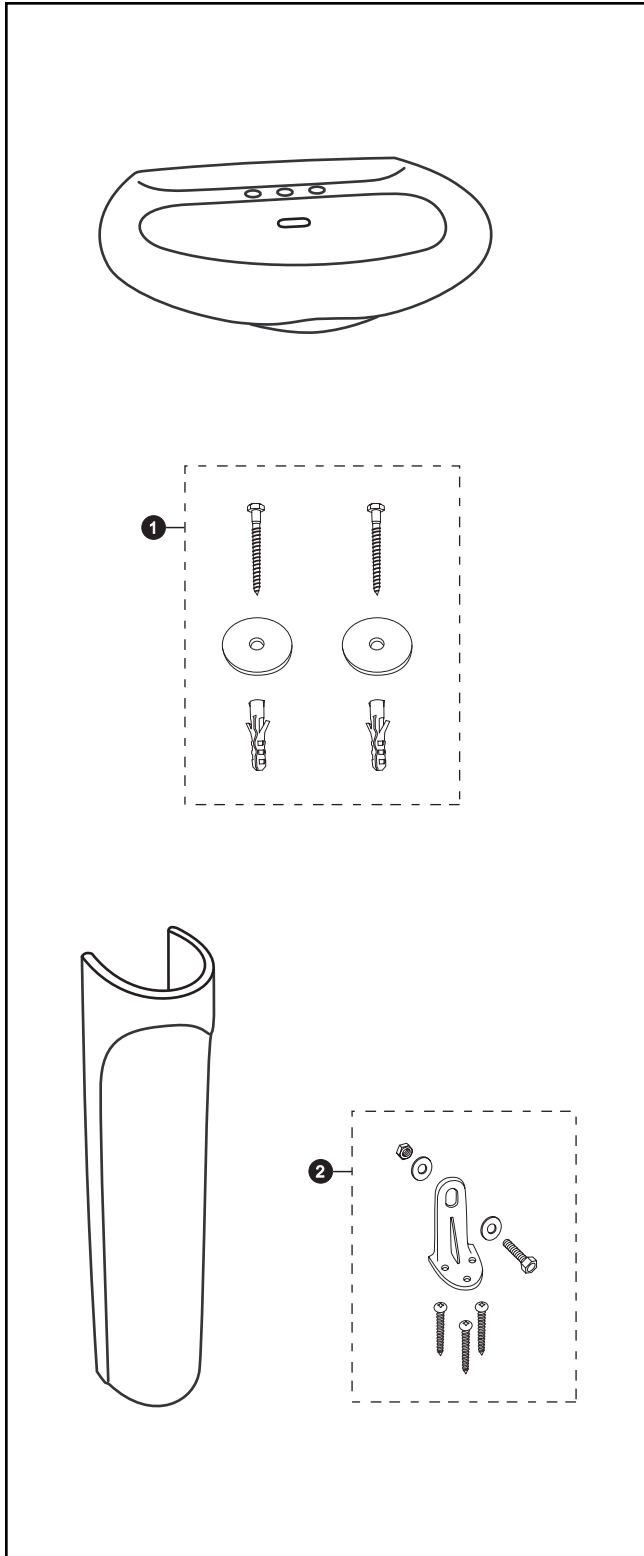

# LPT890 & LPT890G

LPT890	LPT890.4	LPT890.8
LT890	LT890.4	LT890.8
PT890	PT890	PT890
LPT890G	LPT890.4G	LPT890.8G
LT890G	LT890.4G	LT890.8G
PT890	PT890	PT890

## Carlyle™ Pedestal Lavatory (including SanaGloss®)

Item	Part	Description
1	THU125	Mounting Set
2	TL510ER	Mounting Set - Floor

### Product Number Explanations

**Pedestal Lavatory**  
(LPT) Pedestal Lavatory  
(890) Model  
(.4) 4" Centers  
(.8) 8" Centers  
(G) SanaGloss®

**Lavatory**  
(LT) Lavatory  
(890) Model  
(.4) 4" Centers  
(.8) 8" Centers  
(G) SanaGloss®

**Pedestal**  
(PT) Pedestal  
(890) Model

**Colors**  
(#01) Cotton  
(#03) Bone  
(#04) Gray  
(#11) Colonial White  
(#12) Sedona Beige  
(#51) Ebony