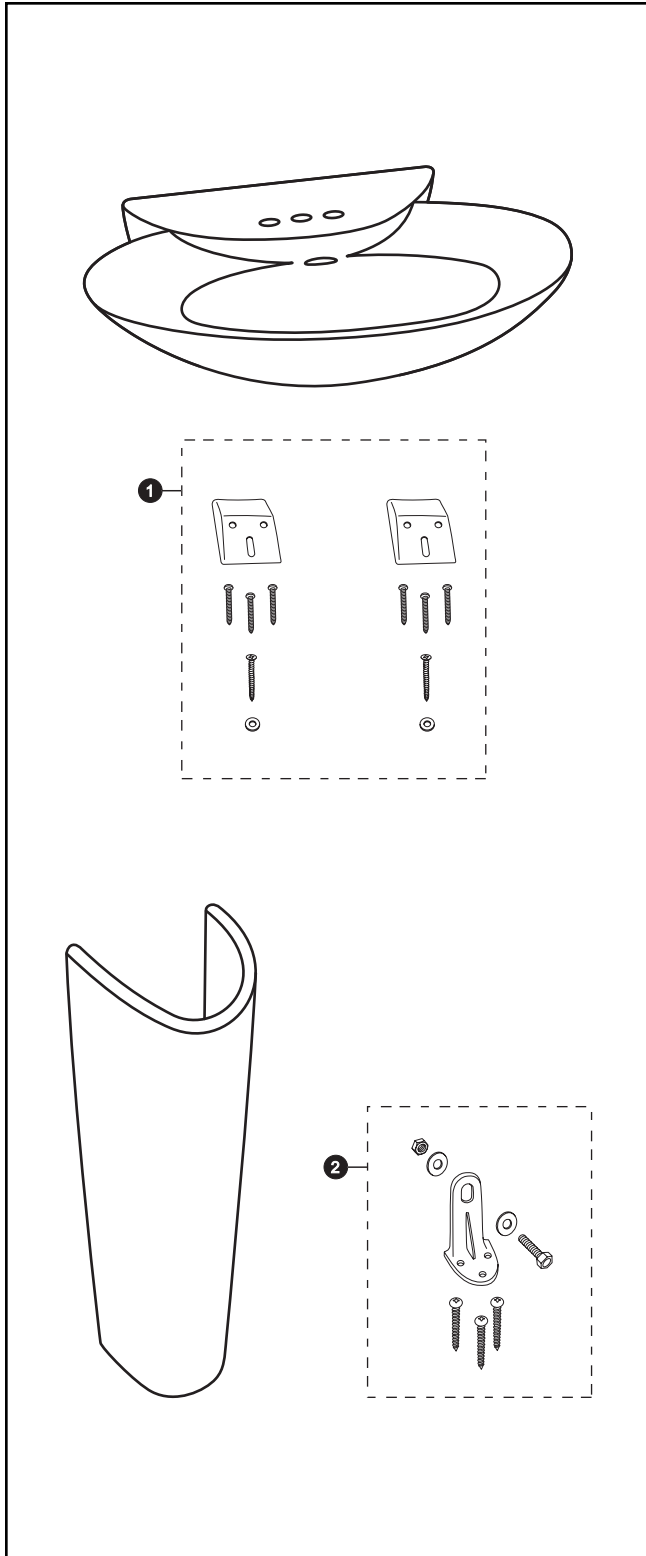

LPT908N

LPT908N	LPT908.4N	LPT908.8N
LT908	LT908.4	LT908.8
PT908N	PT908N	PT908N

Pacifica™ Pedestal Lavatory

Item	Part	Description
1	TL220D	Wall Hanger Set
2	TL510ER	Mounting Set - Floor

Product Number Explanations

Pedestal Lavatory
(LPT) Pedestal Lavatory
(908) Model
(.4) 4" Centers
(.8) 8" Centers
(N) 34" Universal Height

Lavatory
(LT) Lavatory
(908) Model
(.4) 4" Centers
(.8) 8" Centers

Pedestal
(PT) Pedestal
(908) Model
(N) 34" Universal Height

Colors
(#01) Cotton
(#03) Bone
(#04) Gray
(#11) Colonial White
(#12) Sedona Beige
(#51) Ebony