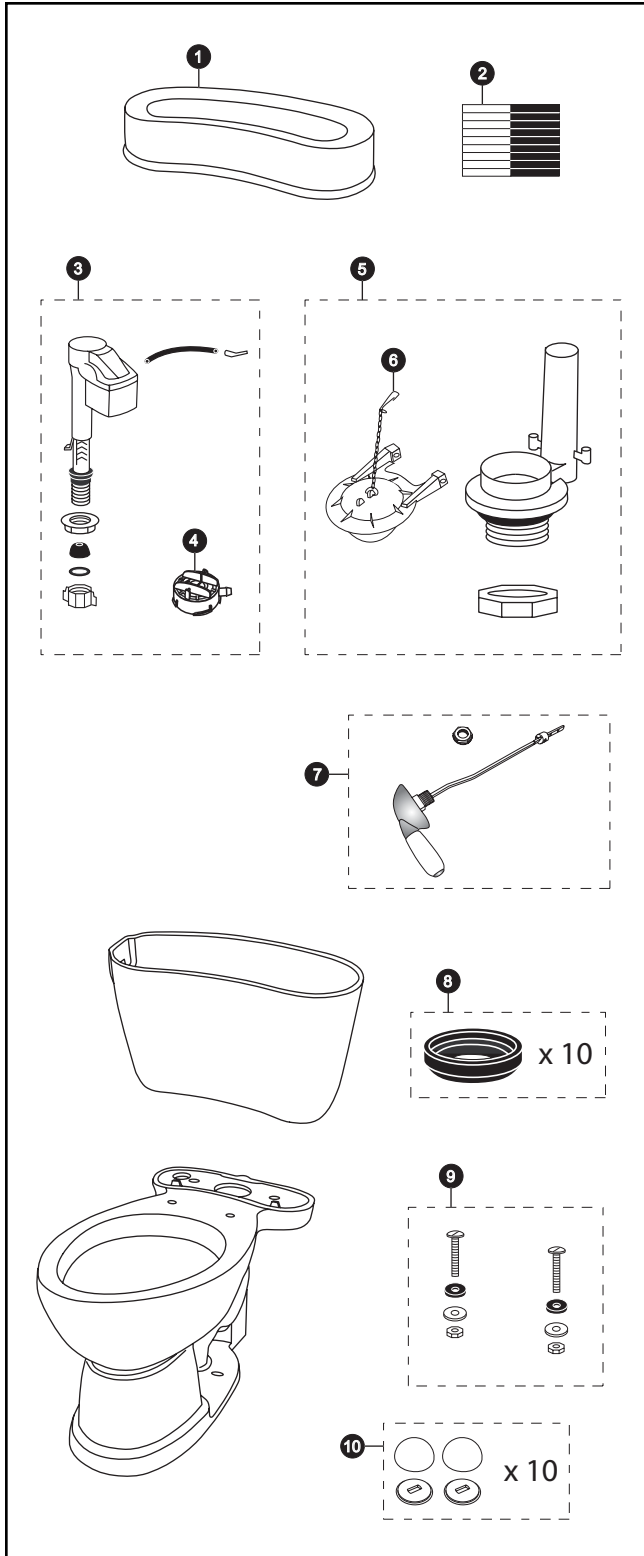

MS756204SF

MS756204SF
ST755S
CM756204SF

Mercer™ 1.6 Gpf Toilet, Elongated, G-Max™, Universal Height, 12" Rough-In

Item	Part	Description
1	TCU755CR#01	Tank Lid w/ Velcro Tape
	TCU755CR#03	Tank Lid w/ Velcro Tape
	TCU755CR#04	Tank Lid w/ Velcro Tape
	TCU755CR#11	Tank Lid w/ Velcro Tape
	TCU755CR#12	Tank Lid w/ Velcro Tape
	TCU755CR#51	Tank Lid w/ Velcro Tape
2	THU107	Velcro Tape
3	TSU07A.5	Fill Valve
4	THU123	Diaphragm Cap
5	THU129ZE	Flush Valve
6	THU175S	Flapper w/ Chain
7	THU163#01	Trip Lever
	THU163#03	Trip Lever
	THU163#04	Trip Lever
	THU163#11	Trip Lever
	THU163#12	Trip Lever
	THU163#51	Trip Lever
8	THU131	Tank to Bowl Gaskets (for 10 toilets)
9	TSU01D	Tank Mounting Kit
10	THU049#01	Bolt Cap Sets (for 10 toilets)
	THU049#03	Bolt Cap Sets (for 10 toilets)
	THU049#04	Bolt Cap Sets (for 10 toilets)
	THU049#11	Bolt Cap Sets (for 10 toilets)
	THU049#12	Bolt Cap Sets (for 10 toilets)
	THU049#51	Bolt Cap Sets (for 10 toilets)

Note: THU163 is chrome plated with color matched inlay.

Product Number Explanations

Two-Piece Toilet

(MS) Toilet & Seat Combination
(756) Toilet Model
(204) Seat Model
(S) G-Max™
(F) Universal Height

Tank

(ST) Tank
(755) Model
(S) G-Max™

Bowl

(CM) Bowl
(756) Model
(204) Seat Model
(S) G-Max™
(F) Universal Height

Colors

(#01) Cotton
(#03) Bone
(#04) Gray
(#11) Colonial White
(#12) Sedona Beige
(#51) Ebony

Finishes

(#CP) Chrome Plated
(#PB) Polished Brass
(#SN) Satin Nickel