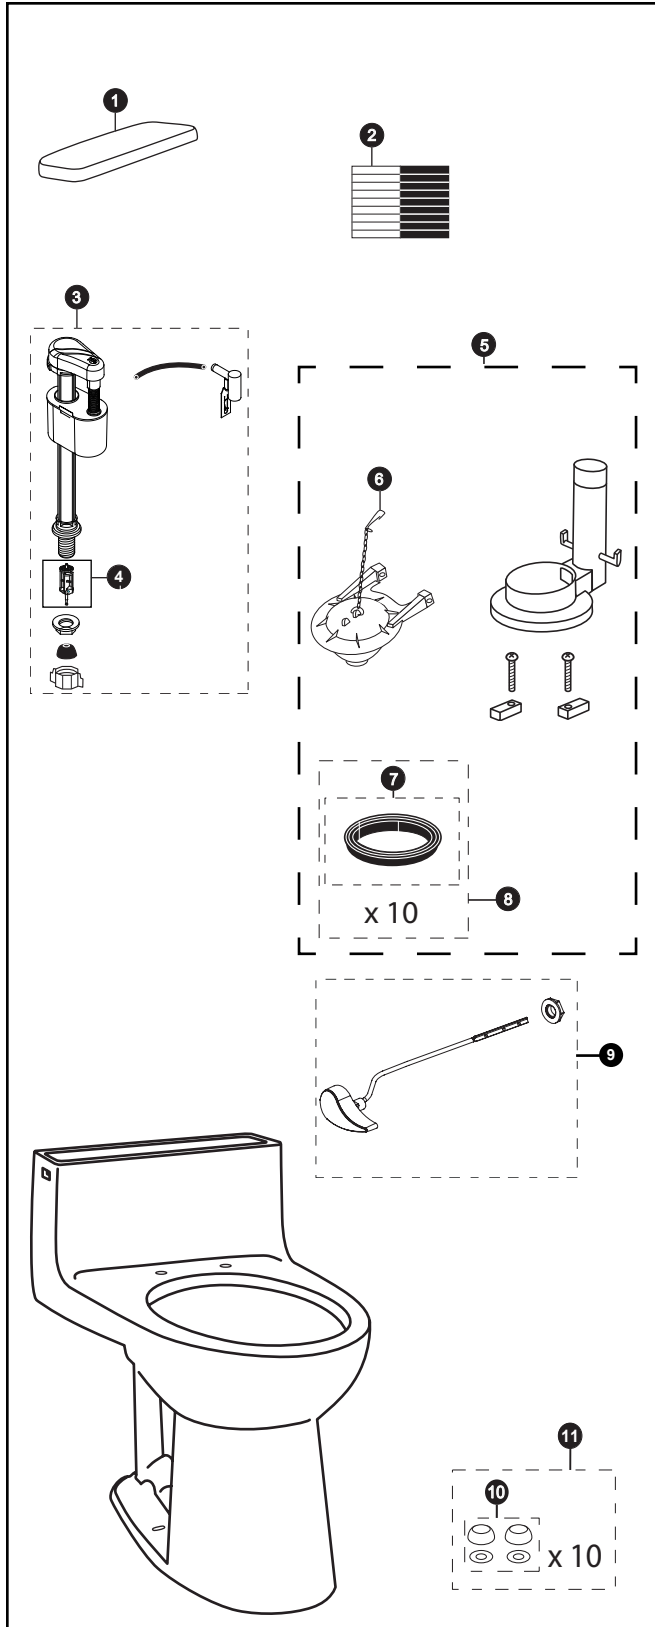

MS864114

MS864114
CST864

Supreme® 1.6 Gpf Toilet, Elongated, Power Gravity®, 12" Rough-In

Actual product may differ slightly from illustration

Item	Part	Description
1	TCU864CRP#01	Tank Lid w/ Velcro Tape
	TCU864CRP#03	Tank Lid w/ Velcro Tape
	TCU864CRP#04	Tank Lid w/ Velcro Tape
	TCU864CRP#11	Tank Lid w/ Velcro Tape
	TCU864CRP#12	Tank Lid w/ Velcro Tape
	TCU864CRP#51	Tank Lid w/ Velcro Tape
2	THU107	Velcro Tape
3	TSU17A	Fill Valve
4	TSU229	Fill Valve Filter
5	THU001Z	Flush Valve Assembly w/ Flapper
6	THU140S	Flapper w/ Chain
7	9BU002E	Flush Valve Gasket (1 Piece)
8	THU097	Flush Valve Gasket (10 Pieces)
9	THU004#01	Trip Lever
	THU004#03	Trip Lever
	THU004#04	Trip Lever
	THU004#11	Trip Lever
	THU004#12	Trip Lever
	THU004#51	Trip Lever
	THU004#CP	Trip Lever
THU004#PB	Trip Lever	
10	THU098#01	Bolt Cap & Base - Cotton
	THU098#03	Bolt Cap & Base - Bone
	THU098#04	Bolt Cap & Base - Gray
	THU098#11	Bolt Cap & Base - Colonial White
	THU098#12	Bolt Cap & Base - Sedona Beige
	THU098#51	Bolt Cap & Base - Ebony
11	THU044S#01	Bolt Cap Set - Cotton
	THU044S#03	Bolt Cap Set - Bone
	THU044S#04	Bolt Cap Set - Gray
	THU044S#11	Bolt Cap Set - Colonial White
	THU044S#12	Bolt Cap Set - Sedona Beige
	THU044S#51	Bolt Cap Set - Ebony

Product Number Explanations

One-Piece Toilet

(MS) Toilet & Seat Combination
(864) Toilet Model
(114) Seat Model

One-Piece Toilet

(CST) Gravity Type Toilet
(864) Model

Colors

(#01) Cotton
(#03) Bone
(#04) Gray
(#11) Colonial White
(#12) Sedona Beige
(#51) Ebony