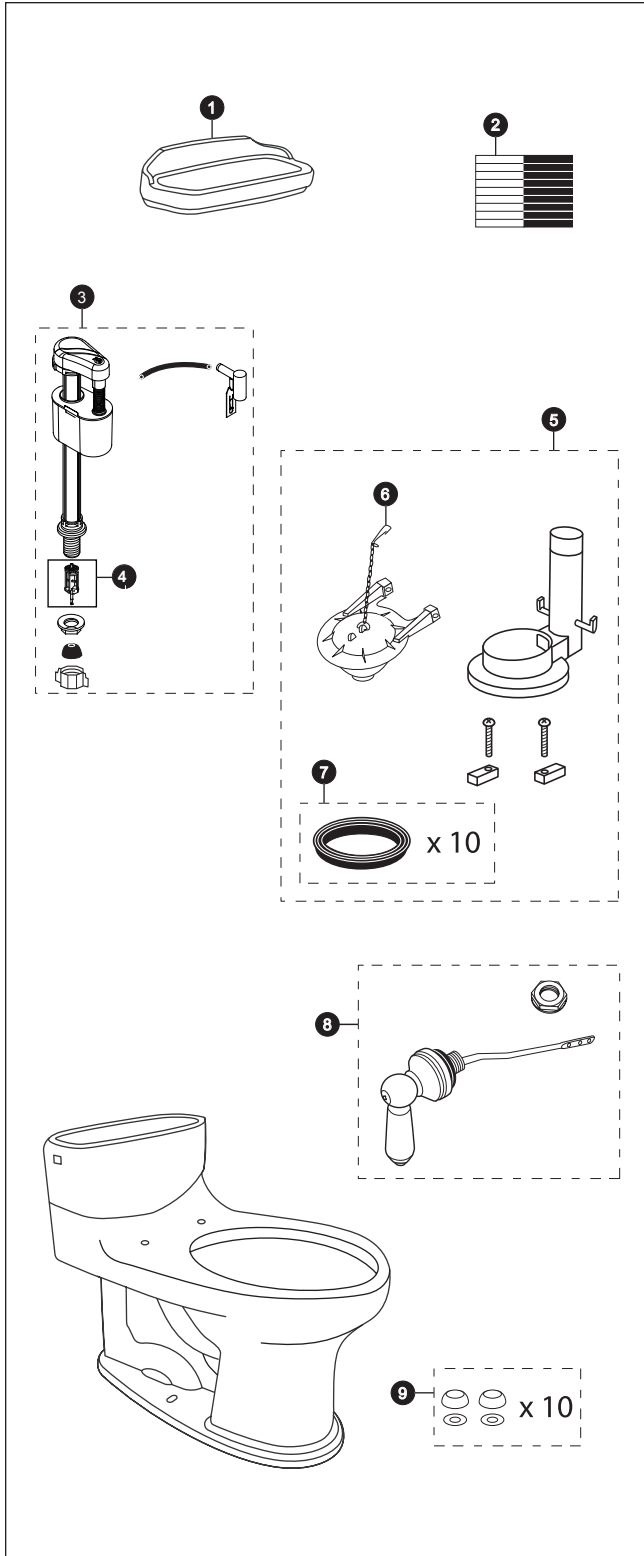

Willingham™, Power Gravity®, 1.6 GPF Toilet, Universal Height, Elongated, 12" Rough-In

Item	Part	Description
1	TCU924CR#01	Tank Lid w/ Velcro Tape
	TCU924CR#03	Tank Lid w/ Velcro Tape
	TCU924CR#04	Tank Lid w/ Velcro Tape
	TCU924CR#11	Tank Lid w/ Velcro Tape
	TCU924CR#12	Tank Lid w/ Velcro Tape
	TCU924CR#51	Tank Lid w/ Velcro Tape
2	THU107	Velcro Tape
3	TSU17A	Fill Valve
4	THU229	Fill Valve Filter
5	THU128Z-1	Flush Valve
6	THU140S	Flapper w/ Chain
7	THU097	Flush Valve Gaskets (10 Pieces)(for 1 use 9BU002E)
8	THU147#01	Trip Lever - LH Threads
	THU147#03	Trip Lever - LH Threads
	THU147#04	Trip Lever - LH Threads
	THU147#12	Trip Lever - LH Threads
	THU147#51	Trip Lever - LH Threads
	THU147#BN	Trip Lever - LH Threads
	THU147#CP	Trip Lever - LH Threads
	THU147#PB	Trip Lever - LH Threads
	THU147#SB	Trip Lever - LH Threads
9	THU098#01	Bolt Cap Sets (for 10 toilets) for #01 & #11
	THU098#03	Bolt Cap Sets (for 10 toilets)
	THU098#04	Bolt Cap Sets (for 10 toilets)
	THU098#51	Bolt Cap Sets (for 10 toilets)

Notes

THU147 has Left Hand threads.
Previously known as the Plymouth.

Product Number Explanations

One-Piece Toilet
(MS) Toilet & Seat Combination
(924) Toilet Model
(154) Seat Model
(F) Universal Height

One-Piece Toilet
(CST) Gravity Type Toilet
(924) Model
(F) Universal Height

Colors
(#01) Cotton
(#03) Bone
(#04) Gray
(#11) Colonial White
(#12) Sedonda Beige
(#51) Ebony

Finishes
(#BN) Brushed Nickel
(#CP) Chrome Plated
(#PB) Polished Brass
(#SB) Satin Brass
(#SN) Satin Nickel