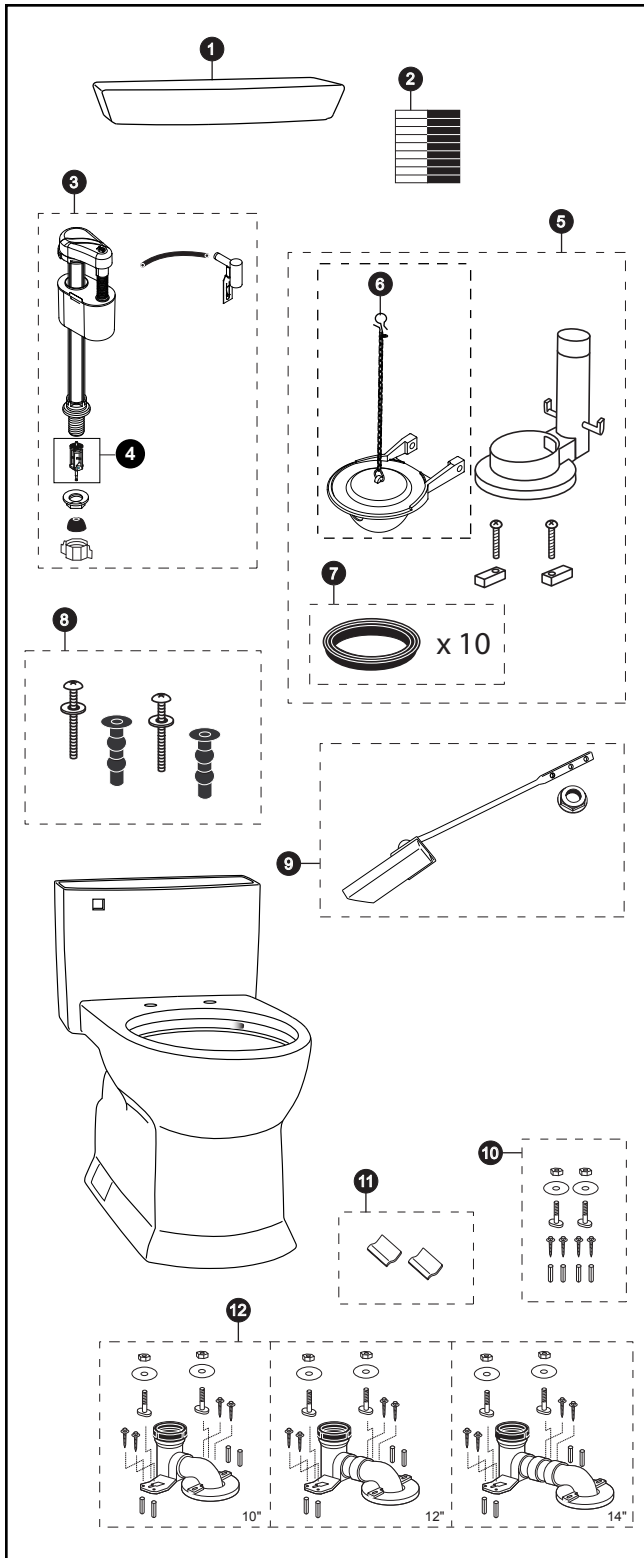

MS964214CEFG

MS964214CEFG
CST964CEFG

Eco Soirée® 1.28 Gpf Toilet, Elongated, Cyclone® Flush, UniFit Rough-In Universal Height

Item	Part	Description
1	TCU964CRE#01	Tank Lid w/ Velcro Tape - Cotton
	TCU964CRE#03	Tank Lid w/ Velcro Tape - Bone
	TCU964CRE#11	Tank Lid w/ Velcro Tape - Colonial White
	TCU964CRE#12	Tank Lid w/ Velcro Tape - Sedona Beige
	TCU964CRE#51	Tank Lid w/ Velcro Tape - Ebony
2	THU107	Velcro Tape
3	TSU25A	Fill Valve w/ Tube and Refill Linker
4	THU229	Fill Valve Filter
5	THU249W-2	Flush Valve Assembly
6	THU331S	Flapper w/ Chain
7	THU097	Flush Valve Gaskets (10 Pieces)
8	THU651N	Top Mounting Seat Hardware
9	THU225#CP	Trip Lever
	THU225#BN	Trip Lever
	THU225#PN	Trip Lever
	THU225#PB	Trip Lever
10	THU020N	Rough-In Mounting Hardware Kit
11	TCU964CV#01	Cover Plate Set w/ Velcro Tape - Cotton
	TCU964CV#03	Cover Plate Set w/ Velcro Tape - Bone
	TCU964CV#11	Cover Plate Set w/ Velcro Tape - Colonial White
	TCU964CV#12	Cover Plate Set w/ Velcro Tape - Sedona Beige
	TCU964CV#51	Cover Plate Set w/ Velcro Tape - Ebony
12	TSU03W.10	UniFit - 10" Rough-In
	TSU03W.12	UniFit - 12" Rough-In
	TSU03W.14	UniFit - 14" Rough-In

Product Number Explanations

One-Piece Toilet

(MS) Toilet & Seat Combination
(964) Toilet Model
(214) Seat Model
(C) Cyclone® Flush
(E) E-Max®
(F) Universal Height
(G) Sanagloss®

Colors

(#01) Cotton
(#03) Bone
(#11) Colonial White
(#12) Sedona Beige
(#51) Ebony

One-Piece Toilet

(CST) Gravity Type Toilet
(964) Model
(C) Cyclone® Flush
(E) E-Max®
(F) Universal Height
(G) Sanagloss®

Finishes

(#CP) Chrome Plated
(#BN) Brushed Nickel
(#PN) Polished Nickel
(#PB) Polished Brass