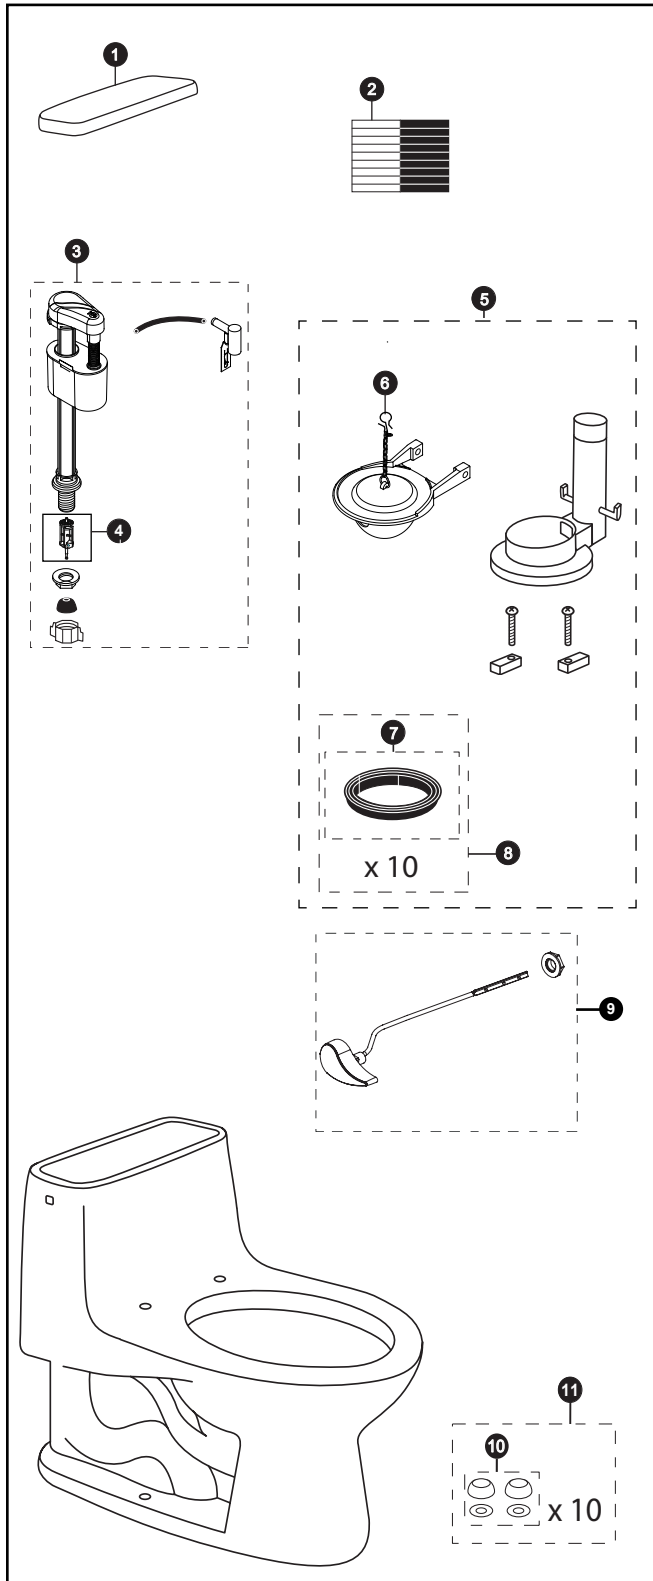

MS863113E

MS863113E
CST863E

Eco Supreme®
1.28 Gpf Toilet, Round,
Power Gravity®, 12" Rough-In

Actual product may differ slightly from illustration

Item	Part	Description
1	TCU864CRE#01	Tank Lid w/ Velcro Tape
	TCU864CRE#03	Tank Lid w/ Velcro Tape
	TCU864CRE#11	Tank Lid w/ Velcro Tape
	TCU864CRE#12	Tank Lid w/ Velcro Tape
	TCU864CRE#51	Tank Lid w/ Velcro Tape
2	THU107	Velcro Tape
3	TSU26A	Fill Valve
4	TSU229	Fill Valve Filter
5	THU245W-3	Flush Valve
6	THU332S	Flapper w/ Chain
7	9BU002E	Flush Valve Gasket (1 Piece)
8	THU097	Flush Valve Gasket (10 Pieces)
9	THU004#01	Trip Lever
	THU004#03	Trip Lever
	THU004#04	Trip Lever
	THU004#11	Trip Lever
	THU004#12	Trip Lever
	THU004#51	Trip Lever
	THU004#CP	Trip Lever
	THU004#PB	Trip Lever
THU004#BN	Trip Lever	
10	THU098#01	Bolt Cap & Base - Cotton
	THU098#03	Bolt Cap & Base - Bone
	THU098#04	Bolt Cap & Base - Gray
	THU098#11	Bolt Cap & Base - Colonial White
	THU098#12	Bolt Cap & Base - Sedona Beige
	THU098#51	Bolt Cap & Base - Ebony
11	THU044S#01	Bolt Cap Set - Cotton
	THU044S#03	Bolt Cap Set - Bone
	THU044S#04	Bolt Cap Set - Gray
	THU044S#11	Bolt Cap Set - Colonial White
	THU044S#12	Bolt Cap Set - Sedona Beige
	THU044S#51	Bolt Cap Set - Ebony

Product Number Explanations

One-Piece Toilet

(MS) Toilet & Seat Combination
(863E) Toilet Model
(113) Seat Model

One-Piece Toilet

(CST) Gravity Type Toilet

Colors

(#01) Cotton
(#03) Bone
(#11) Colonial White
(#12) Sedona Beige
(#51) Ebony