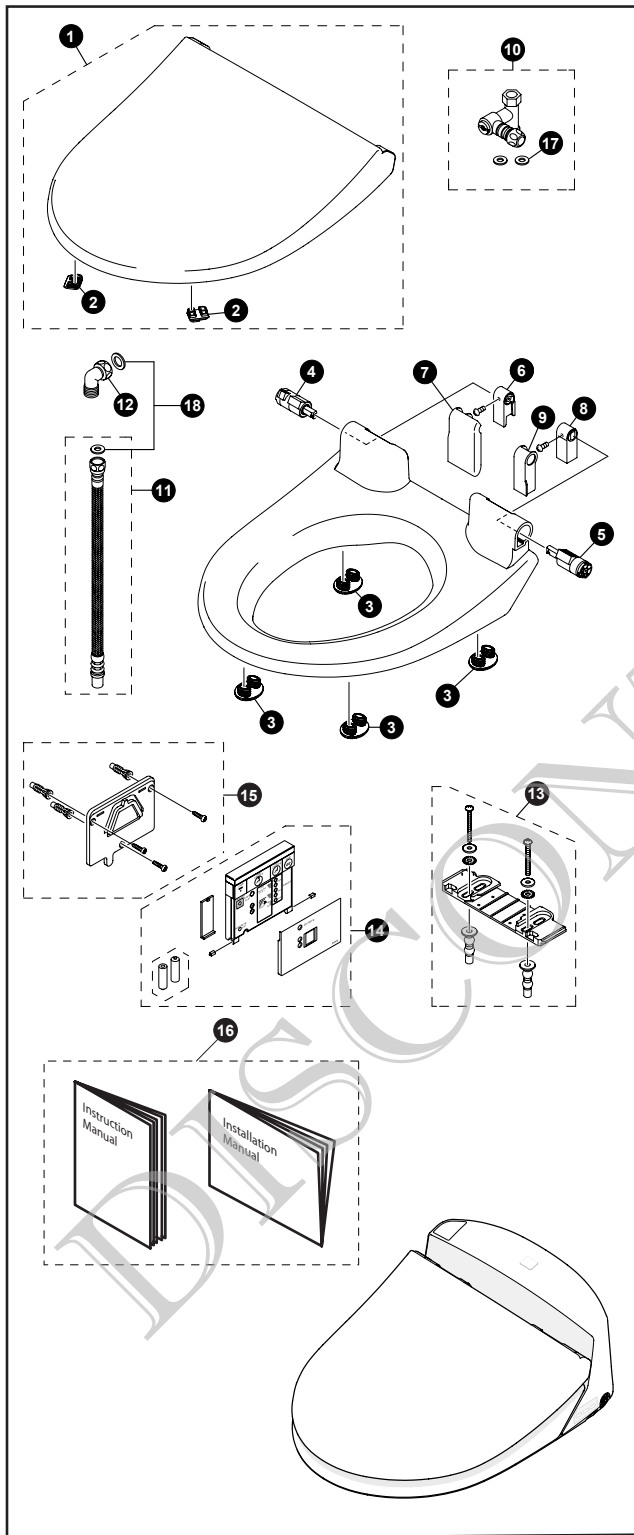

SW543C-SW544C

SW543C Round
SW544C Elongated

Washlet® E200 (220V)

Item	Part	Description
1	THU9063#01 THU9067#01	Lid - Round (cotton white) Lid - Elongated (cotton white)
2	THU9070	Lid Bumpers (2)
3	THU614	Seat Bumpers (4)
4	THU9287 THU9288	Left Hinge - Round Left Hinge - Elongated
5	THU9289 THU9290	Right Hinge - Round Right Hinge - Elongated
6	THU9291	Left Hinge Support
7	THU9292	Left Hinge Cover
8	THU9293	Right Hinge Support
9	THU9294	Right Hinge Cover
10	THU9296	Junction Valve
11	THU9295	Connection Hose
12	THU9304	Water Supply Adapter
13	THU9303	Baseplate Assembly
14	THU9062	Remote Control
15	THU634	Remote Control Hanger Set
16	0GU9200	Manual Packet
17	9BU9155	Rubber Washer (1)
18	9BU9152	Fiber Washer (1)

Product Number Explanations

Toliet & Seat Combo

(SW) Washlet®
(543) Washlet® E200 Round
(544) Washlet® E200 Elongated
(C) 220V for Latin America

Colors

(#01) Cotton