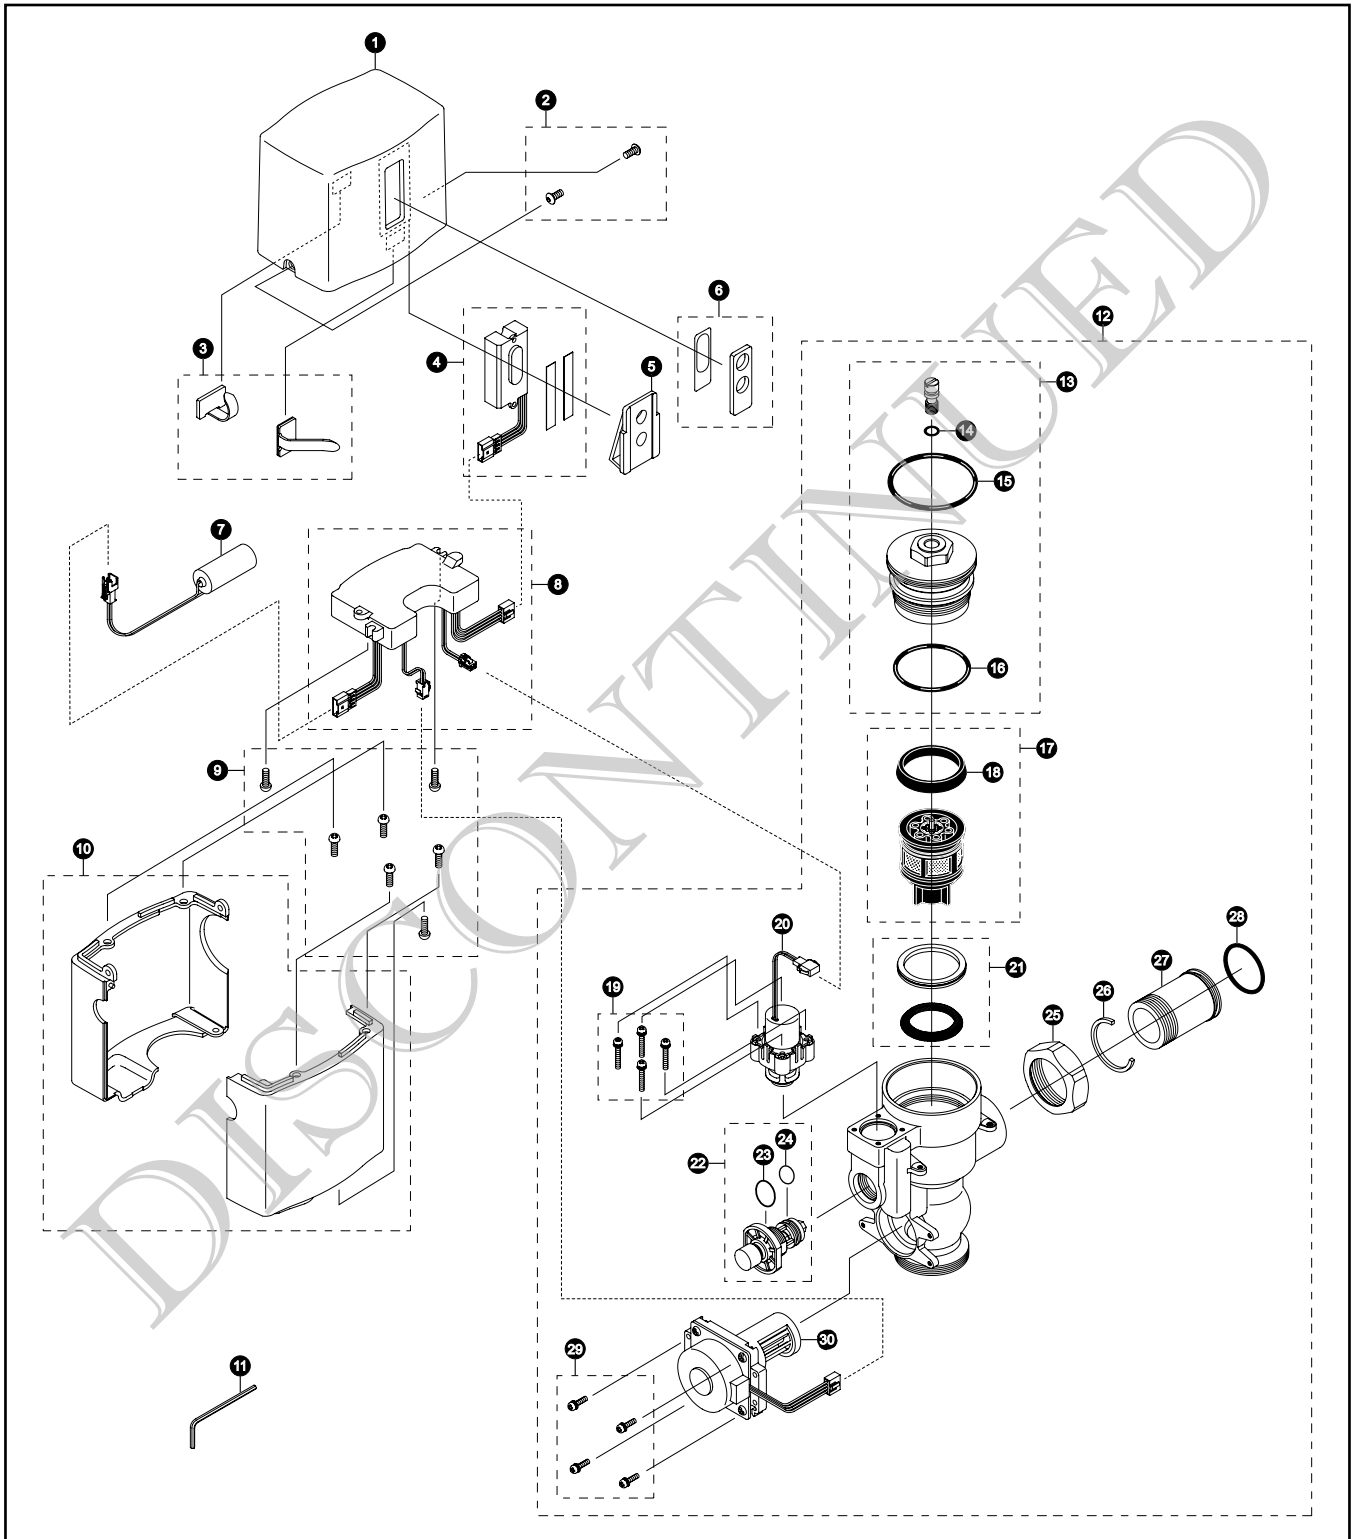

TEW6GNC Series

TEW6GNC-32
TEW6GNC

EcoPower™ Sensor Toilet Flush Valve Exposed - 3.5 GPF, 24" Vacuum Breaker Hydro-Power Charge

TEW6GNC Series

TEW6GNC-32
TEW6GNC

EcoPower™ Sensor Toilet Flush Valve Exposed - 3.5 GPF, 24" Vacuum Breaker Hydro-Power Charge

Item	Part	Description	Item	Part	Description
1	TH559EDV511	Top Cover	Vacuum Breaker Sets		
2	TH559EDV520	Hex Socket Pan Head Cap Screw M4 Set (2 pieces)		VBXCP-32	"Exposed - Top Spud (1-1/2" Outlet)" \$35.00
3	TH559EDV517	Clamp Set	Notes		
4	TH559EDV532	Sensor Controller & Packing Set	For additional information, refer to the individual vacuum breaker parts sheets.		
5	TH559EDV533	Holder			
6	TH559EDV531	Glass & Packing Set			
7	TH559EDV410R	Back-Up Battery			
8	TH559EDV518	Controller (Toilet)			
9	TH559EDV513	M4 Screws (5 pieces)			
10	TH559EDV512	Lower Cover Set			
11	TH559EDV521	Allen Wrench			
12	TH559EDV501	Valve Body For Exposed (Toilet 3.5GPF)			
13	TH559EDV508	Valve Cap Assy (Toilet 3.5 GPF)(Urinal 1.0 GPF)			
14	TH305SV111	O-Rings (Cap Screw)(10 Pieces)			
15	TH305SV120	O-Rings (Valve Cap)(10 Pieces)			
16	TH305SV112	O-Rings (Valve Guide)(10 Pieces)			
17	TH323V104	Piston Assembly (1.0 - 3.5 GPF)			
18	TH305SV103	U-Packing (For Piston)(10 Pieces)			
19	TH559EDV301	Double Sems Screws M3 (4 pieces)			
20	TH559EDV510	Solenoid Unit & Diaphragm Assy			
21	TH321	Seal Washer Kit			
22	TH559EDV506	Manual Flushing Button			
23	O-Rings (Manual Flushing Button)			
24	O-Rings (Manual Flushing Button)			
25	TH305SV113	Nut			
26	TH305SV105	Locking Rings (10 Pieces)			
27	TH305SV114	Tail Piece			
28	TH305SV106	O-Rings (Tail Piece)(10 Pieces)			
29	TH559EDV505	Double Sems Screws M3 (4 pieces)			
30	TH559EDV503	Hydro-Power Generator (Toilet)			

Product Number Explanations

Flush Valve

- (T) Fitting
- (E) Electronic
- (W) Toilet 3.5 Gpf
- (6) Exposed 24" Vacuum Breaker Tube
- (G) Dynamo (Hydro Generator)
- (N) Neutral Rough-In
- (C) Chrome Finish
- (3) 1-1/2" Outlet
- (2) Top Spud