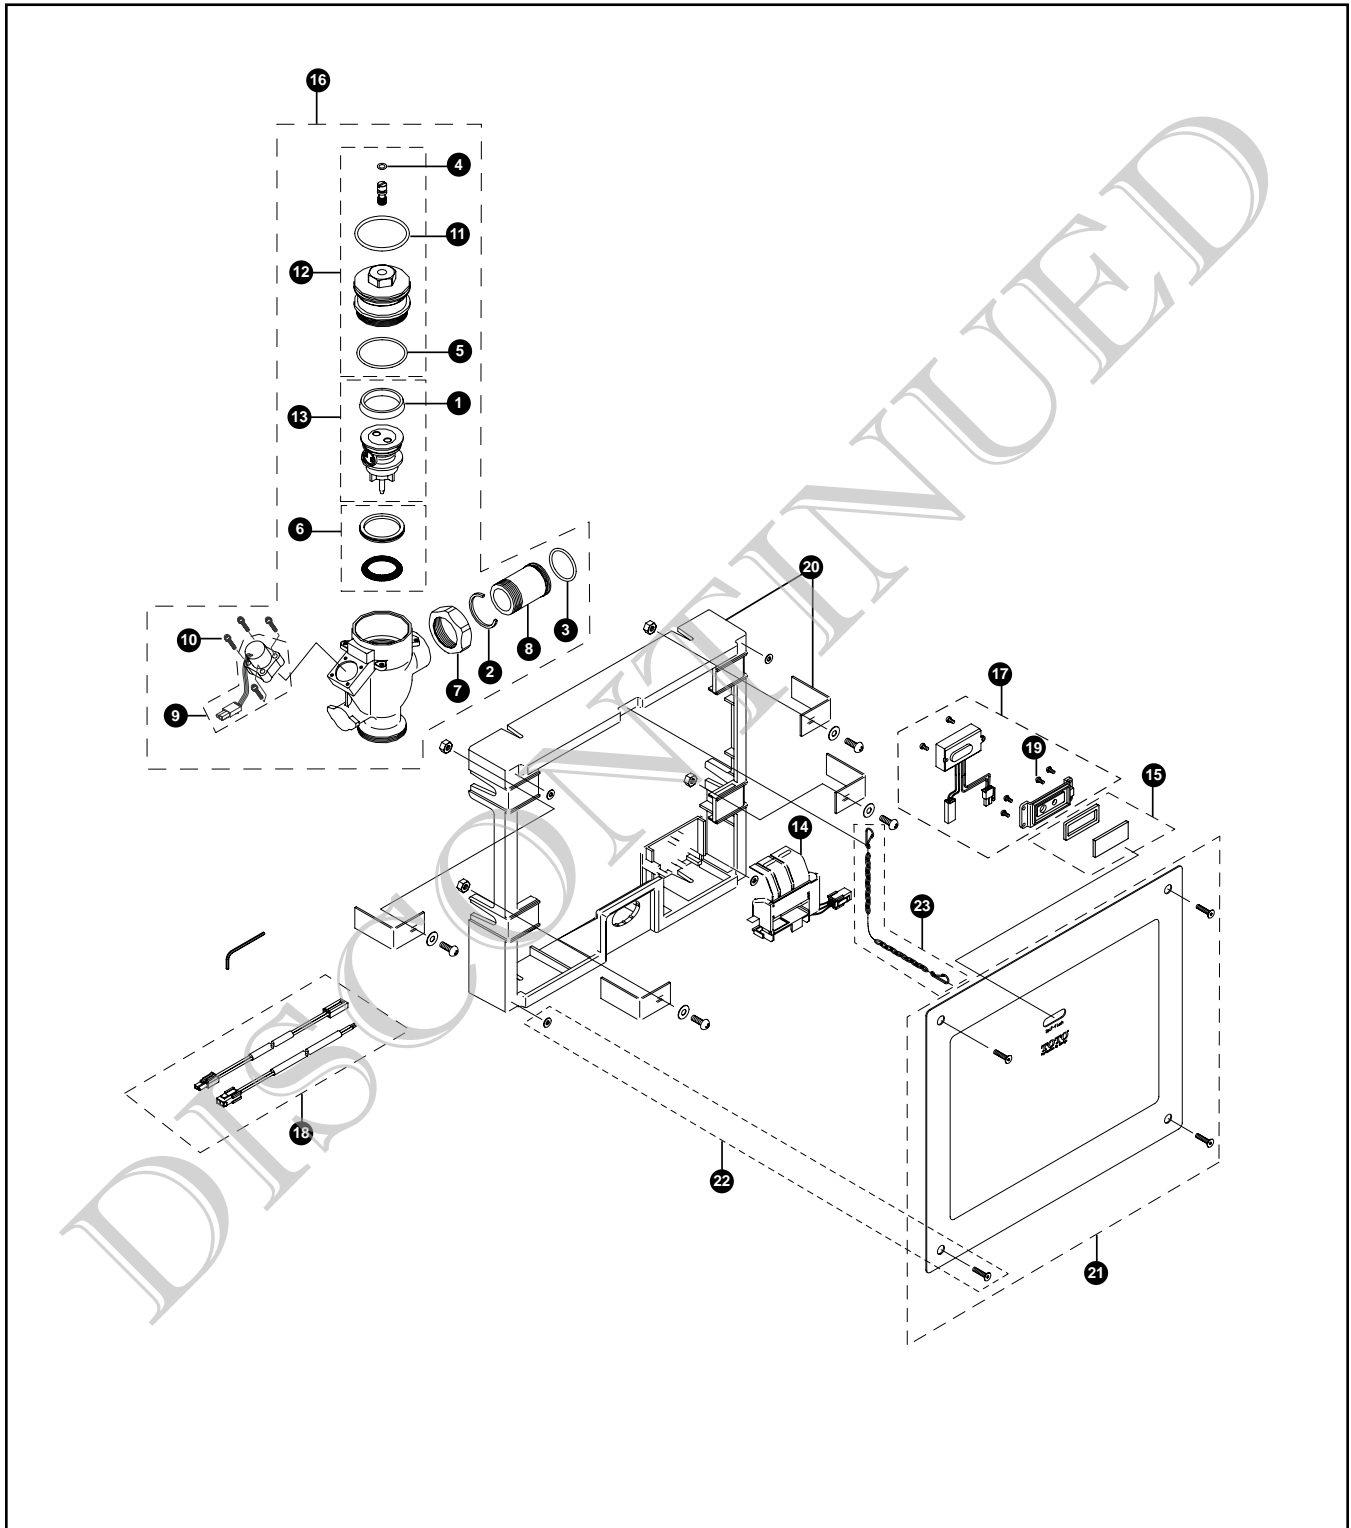

TEU2DNS-11
TEU2DNS-21

Sensor Urinal Flush Valve
Concealed (14" x 12") - 1.0 GPF
Battery Powered (6V DC)

TEU2DNS-11
TEU2DNS-21

Sensor Urinal Flush Valve
Concealed (14" x 12") - 1.0 GPF
Battery Powered (6V DC)

No.	Part Number	Description	Qty	Price	No.	Part Number	Description	Qty	Price
1	TH305SV103	U-Packing (For Piston)	10	\$8.00	Vacuum Breaker Sets				
2	TH305SV105	Locking Rings	10	\$10.00	VB13RB-11	Concealed - Back Spud (3/4" Outlet)	1	\$88.00	
3	TH305SV106	O-Rings (Tail Piece)	10	\$5.00	VB13RB-21	Concealed - Back Spud (1-1/4" Outlet)	1	\$88.00	
4	TH305SV111	O-Rings (Cap Screw)	10	\$5.00	Note: For additional information, refer to the individual vacuum breaker parts sheets.				
5	TH305SV112	O-Rings (Valve Guide)	10	\$7.00	TOTO urinals UT104V, UT370V and UT447V have 3/4" Back Spud Inlets.				
6	TH321S	Seat Packing Set	1	\$5.00					
7	TH305SV113	Nut	1	\$7.00					
8	TH305SV114	Tail Piece	1	\$11.00					
9	TH559EDV300	Solenoid Unit & Diaphragm Assembly	1	\$35.00					
10	TH559EDV301	Double Sems Screws M3	4	\$5.00					
11	TH559EDV302	O-Ring (Valve Cap)	1	\$9.00					
12	TH559EDV305	Valve Cap Assembly - Urinal	1	\$25.00					
13	TH559EDV307	Piston Assembly (1.0GPF & 3.5GPF)	1	\$20.00					
14	TH559EDV308	Battery Case - DC	1	\$41.00					
15	TH559EDV327	Glass & Packing Set	1	\$3.00					
16	TH559EDV329	Valve Body for Concealed (Urinal 1.0 GPF)	1	\$193.00					
17	TH559EDV331	Sensor Controller - DC Urinal	1	\$82.00					
18	TH559EDV334	Wire Set (DC Type)	1	\$9.00					
19	TH559EDV340	Screw Set 4-40UNC	1	\$11.00					
20	TH559EDV341	Wall Frame	1	\$74.00					
21	TH559EDV343	Front Panel (Urinal)	1	\$96.00					
22	TH559EDV344	Hex Socket Flat Head Cap Screw Set	1	\$8.00					
23	TH559EDV345	Chain Set	1	\$5.00					