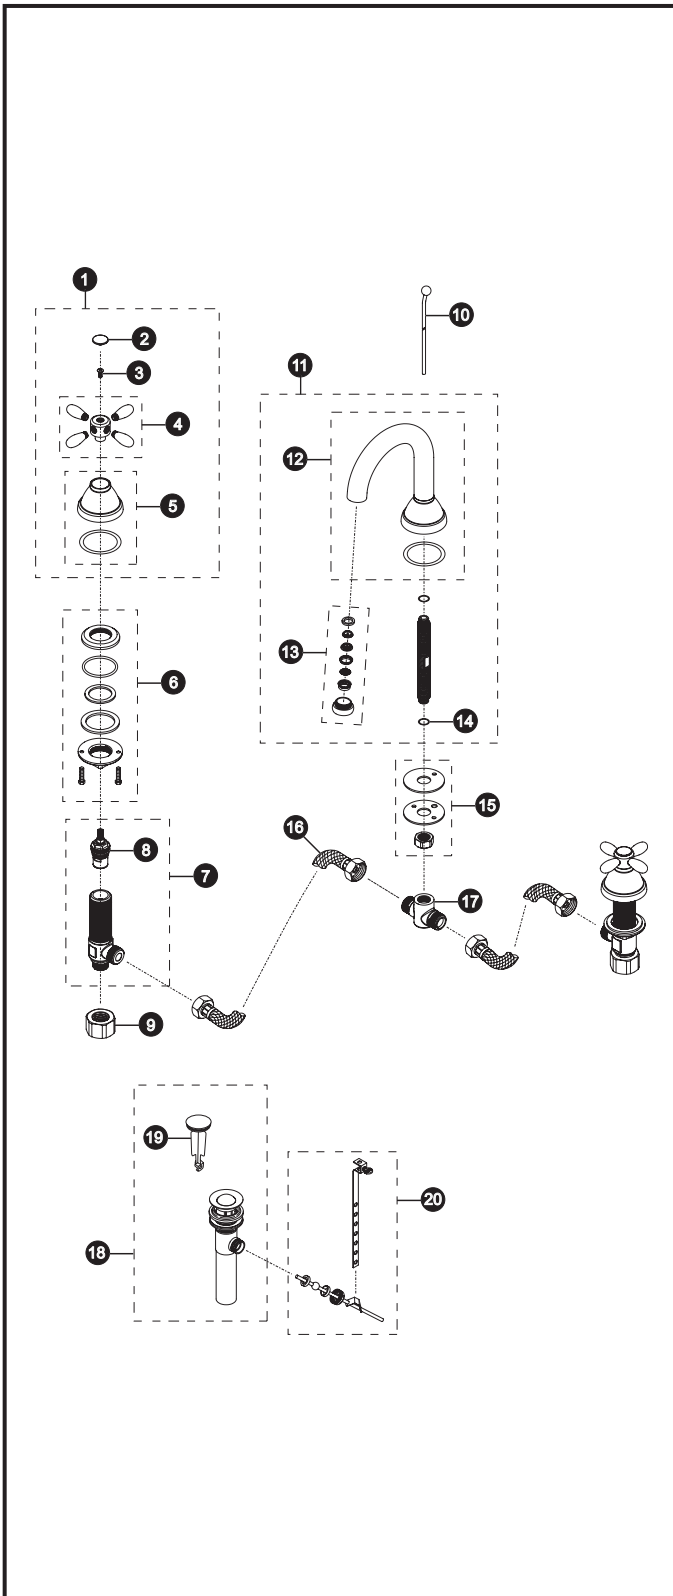

# Mercer™ Lavatory Faucet LifeKoat™ Brushed Nickel

Item	Part	Description
1.	THU4041	Metal Handle Assembly
2.	3EU4006	Handle Cap
3.	6BU4001	Screw
4.	THU4035	Metal Handle Set
5.	THU4038	Canopy Set
6.	THU4042	Washer Assembly
7.	THU4043	Body Assembly
8.	1FU4008	Cartridge
9.	2BU4001	Nut
10.	1FU4014	Lift Rod
11.	THU4053	Spout Assembly
12.	THU4047	Spout Set
13.	THP4303#BN	Aerator
14.	9BU4005	O-Ring
15.	THU4044	Mounting Hardware Set
16.	4BU4001	Hose
17.	4BU4003	T-Connector
18.	THU4056	Pop-Up Drain Assembly
19.	THU4102	Pop-Up
20.	THU4057	Ball Rod & Left Rod Strap

## Product Number Explanations

### Faucet

- (T) Fitting
- (L) Lavatory Faucet
- (756) Mercer™
- (D) Two Valve Mixing
- (D) Deck

### Finishes

- (#BN) PVD Brushed Nickel