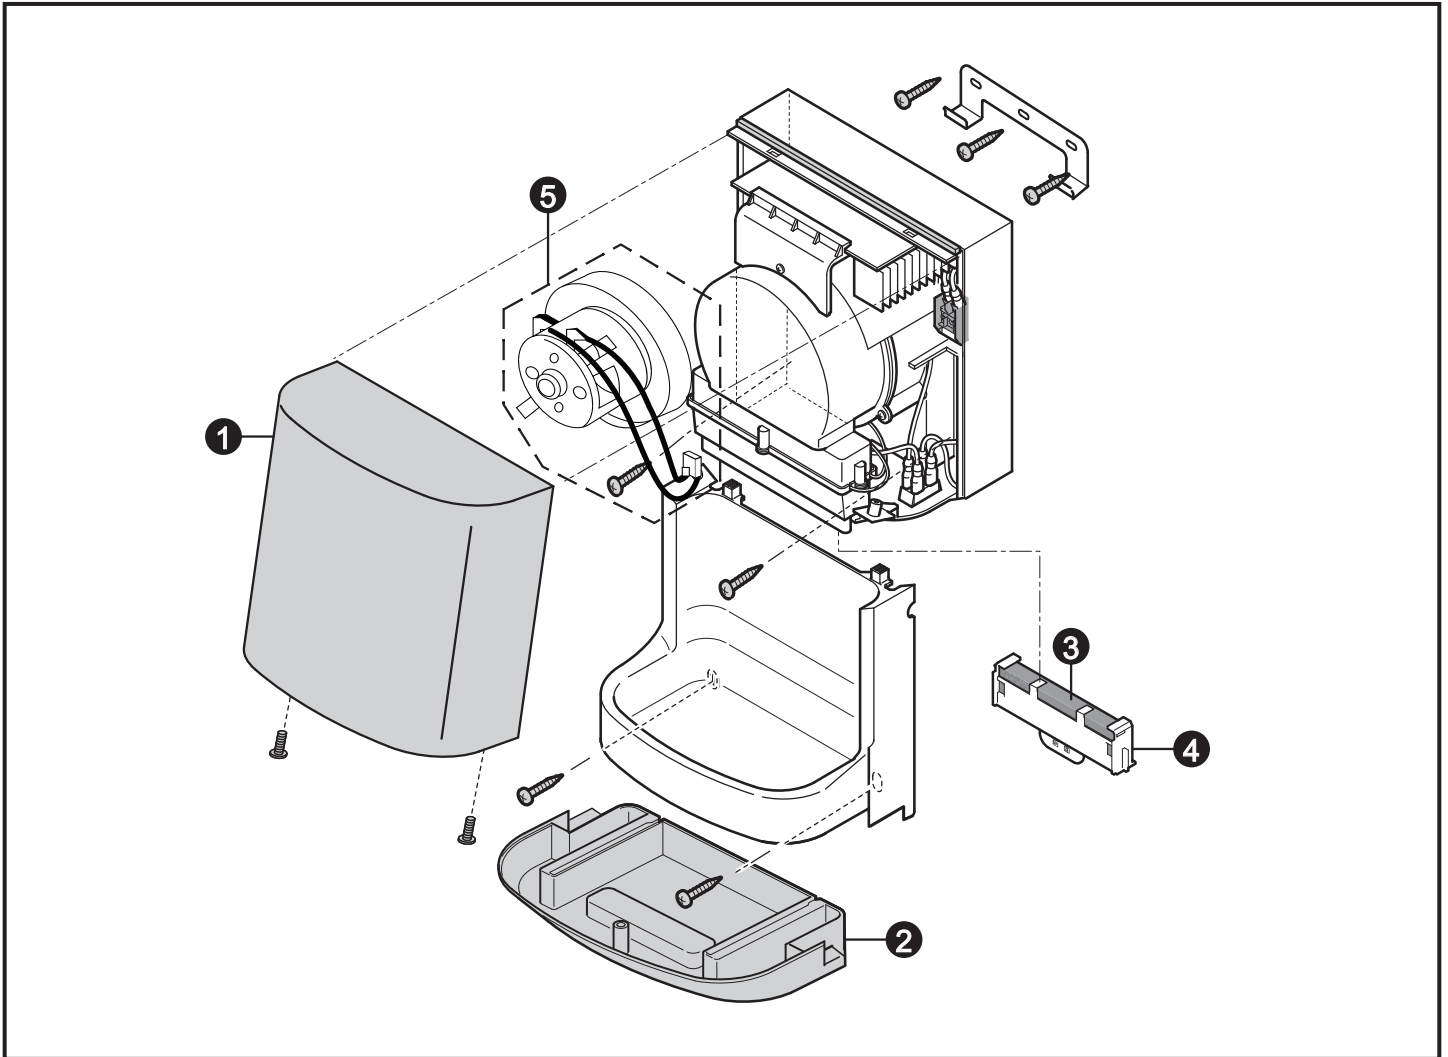

Clean Dry™ High Speed Hand Dryer

Item	Part	Description
1	THU3013	Top Cover
2	THU3014	Water Drain Tray
3	THU3015	Filter
4	THU3016	Filter Case
5	THU3022	Motor

LEGEND
\$\$ = DENOTES FINISH
#GY = Gray