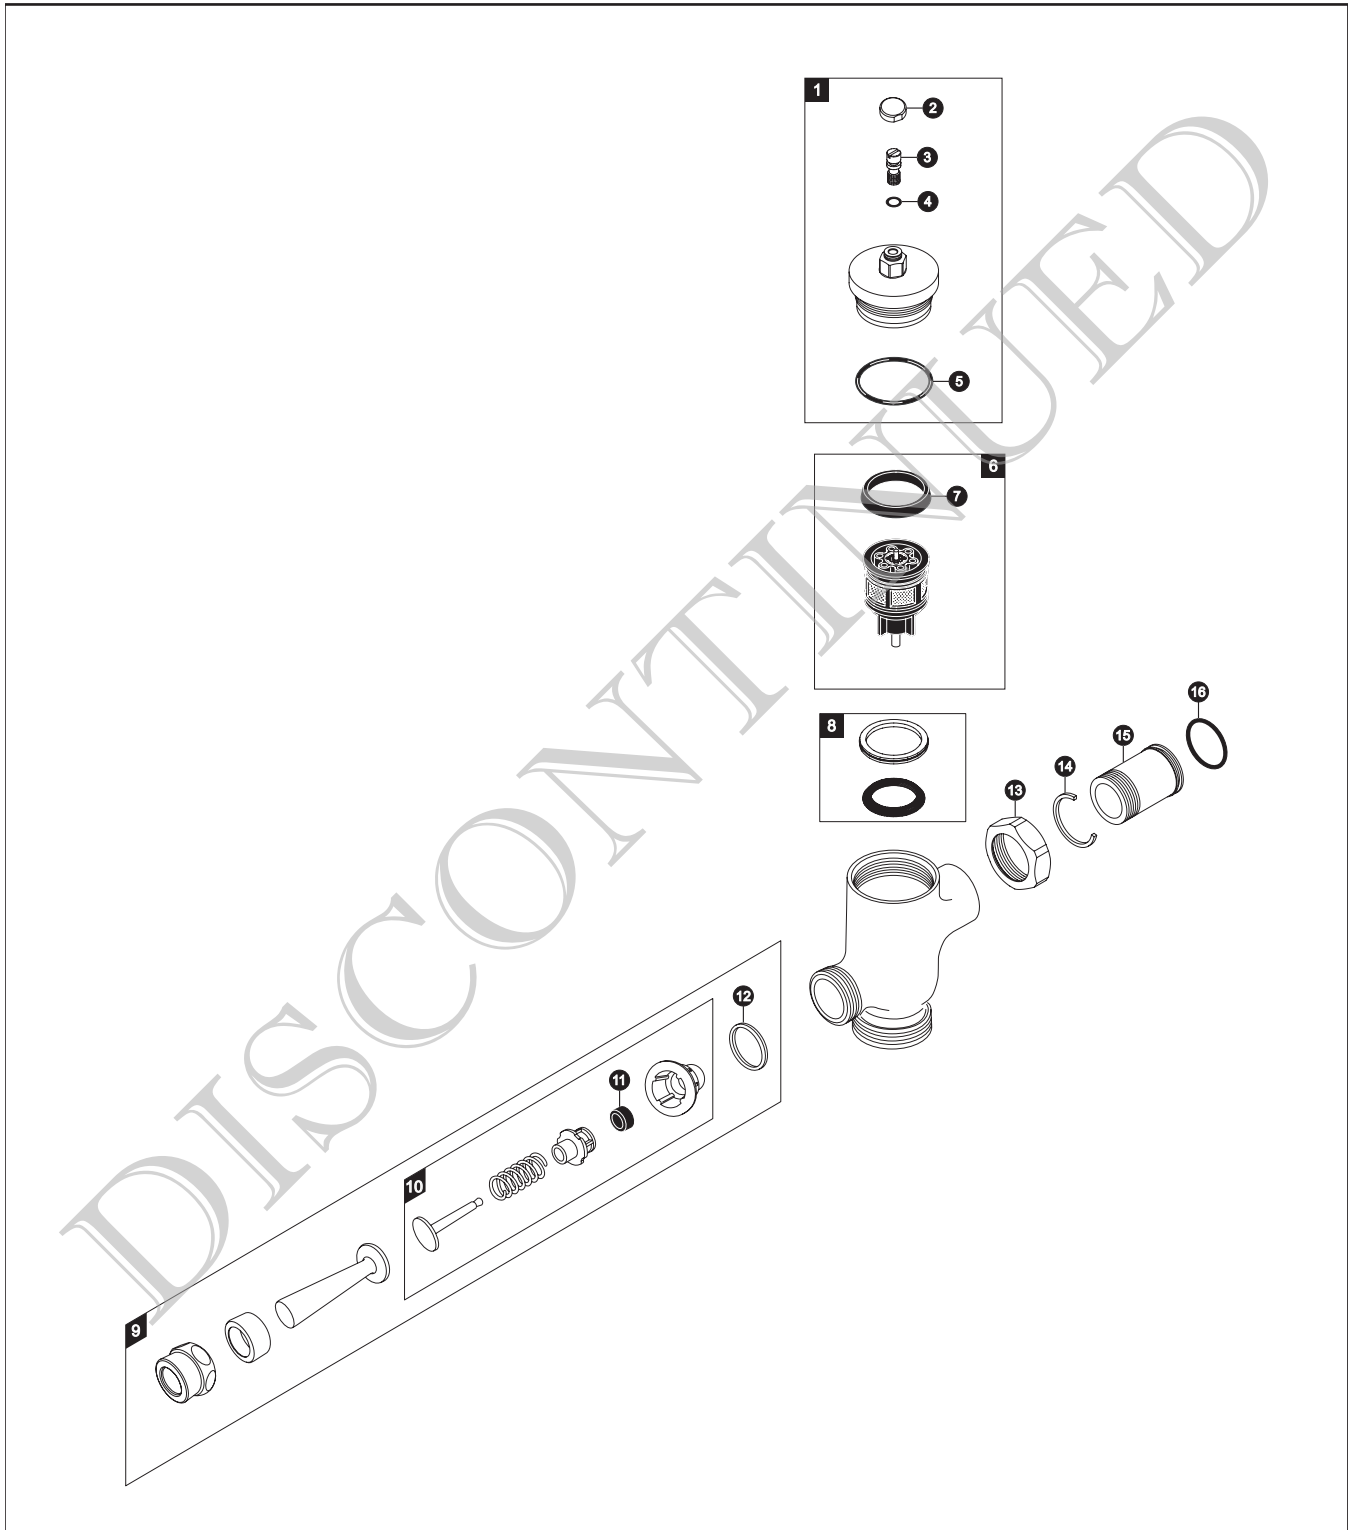

TMW1NNC Series

TMW1NNC-32
TMW1NNC

Manual Toilet Flush Valve, Exposed - 3.5 GPF Non-Hold Open

TMW1NNC Series

TMW1NNC-32
TMW1NNC

Manual Toilet Flush Valve, Exposed - 3.5 GPF Non-Hold Open

Item	Part	Description	Price	Item	Part	Description	Price
1	TH305SV118	Valve Cover Set (1.6 & 3.5 GPF)	\$55.64				
2	TH305SV108	Screw Cap (MFV & Angle Stop)	\$4.45				
3	TH305SV110	Adjustment Screws (Toilet)(10 Pieces)	\$33.17				
4	TH305SV111	O-Rings (Cap Screw)(10 Pieces)	\$5.56				
5	TH305SV112	O-Rings (Valve Guide)(10 Pieces)	\$7.79				
6	TH323V101	Piston Valve Assembly (3.5 GPF)	\$35.31				
7	TH305SV103	U-Packing (For Piston)(10 Pieces)	\$8.90				
8	TH321	Seal Washer Kit	\$5.56				
9	TH305SV1	Lever Assembly					
10	THY326	Push Button Assembly	\$8.56				
11	TH302RV100	Gaskets (U-Packing)(10 Pieces)	\$6.68				
12	TH305SV104	Fiber Washers (10 Pieces)	\$8.90				
13	TH305SV113	Nut	\$7.79				
14	TH305SV105	Locking Rings (10 Pieces)	\$11.13				
15	TH305SV114	Tail Piece	\$12.24				
16	TH305SV106	O-Rings (Tail Piece)(10 Pieces)	\$5.56				
Vacuum Breaker Sets							
	VB9CP-32	Exposed - Top Spud (1-1/2" Outlet)	\$58.00				

Notes

For additional information, refer to the individual vacuum breaker parts sheets.

Product Number Explanations

Flush Valve

(T) Fitting
(M) Manual
(W) Toilet 3.5
(1) Exposed
(N) Non-Hold Open
(N) Neutral Rough-In
(C) Chrome Finish
(3) 1-1/2" Outlet
(2) Top Spud