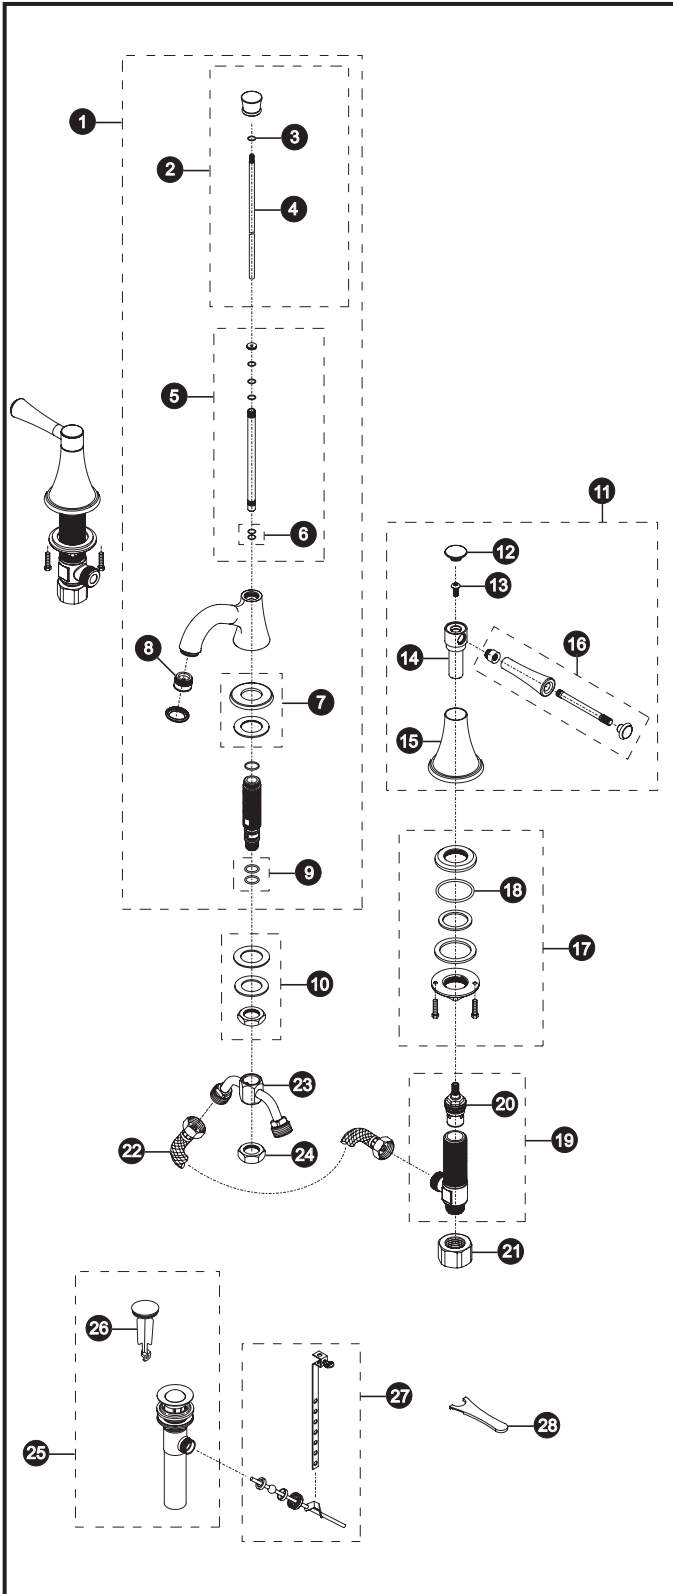

Clayton™ Lavatory Faucet LifeKoat™ Brushed Nickel

Item	Part	Description
1.	THU4084	Spout Assembly
2.	THU4094	Lift-rod Assembly
3.	9BU4002	O-ring
4.	1FU4011	Lift
5.	7CU4003	Spout Washer Assembly
6.	9BU4003	O-Ring
7.	THU4099	Spout Base Set
8.	THP4306#BN	Aerator
9.	9BU4004	O-ring
10.	THU4078	Nut Assembly
11.	THU4081	Handle Assembly and Canopy
12.	3EU4003	Handle Cap
13.	6BU4001	Screw
14.	1FU4003	Handle Joint
15.	1FU4006	Canopy
16.	THU4091	Handle Assembly
17.	THU4042	Washer Assembly
18.	9BU4001	O-ring
19.	THU4061	Body Assembly (cold)
	THU4043	Body Assembly
20.	1FU4008	Cartridge
	1FU4007	Cartridge (cold)
21.	2BU4001	Nut
22.	4BU4001	Hose
23.	4BU4002	Y-Connector
24.	2BU4002	Nut
25.	THU4056	Pop-Up Drain Assembly
26.	THU4102	Pop-Up
27.	THU4057	Ball Rod & Left Rod Strap
28.	8BU4001	Wrench

Product Number Explanations

Faucet
 (T) Fitting
 (L) Lavatory Faucet
 (784) Clayton™
 (D) Two Valve Mixing
 (D) Deck

Finishes
 (#BN) PVD Brushed Nickel