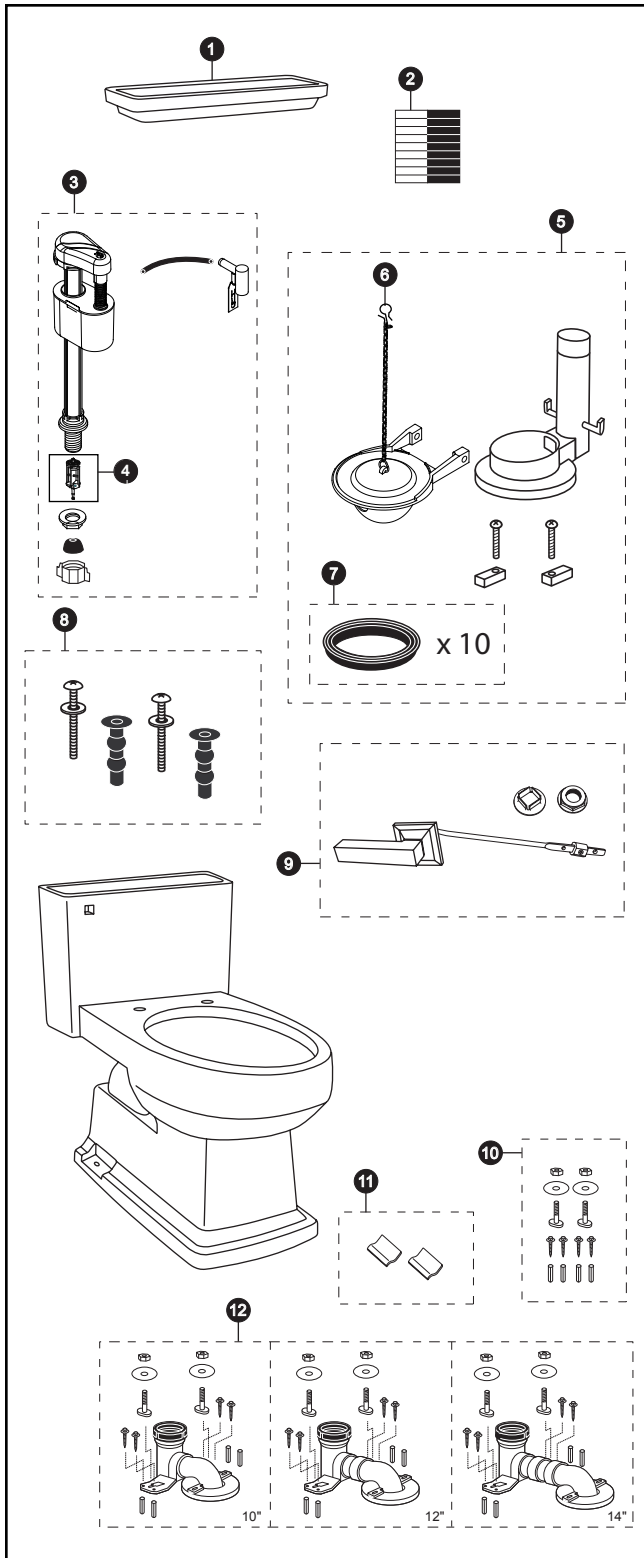

MS934214EF

MS934214EF
CST934EF

Eco Lloyd® 1.28 Gpf Toilet, Elongated, E-Max®, UniFit Rough-In Universal Height

Actual product may differ slightly from illustration.

Item	Part	Description
1	TCU934CR#01 TCU934CR#03 TCU934CR#04 TCU934CR#11 TCU934CR#12 TCU934CR#51	Tank Lid w/ Velcro Tape Tank Lid w/ Velcro Tape Tank Lid w/ Velcro Tape Tank Lid w/ Velcro Tape Tank Lid w/ Velcro Tape Tank Lid w/ Velcro Tape
2	THU234	Velcro Tape
3	TSU29A	Fill Valve
4	THU331S	Fill Valve Filter
5	THU251W	Flush Valve
6	THU253S	Flapper w/ Chain
7	THU097	Flush Valve Gaskets (10 Pieces)
8	THU651N	Top Mounting Seat Hardware
9	THU191#BN THU191#CP THU191#PB THU191#PN	Trip Lever Trip Lever Trip Lever Trip Lever
10	THU020N	UniFit Mounting Set
11	THU199#01 THU199#51 THU199#12 THU199#11 THU199#04 THU199#03	Cover Plate Set w/ Velcro Tape Cover Plate Set w/ Velcro Tape Cover Plate Set w/ Velcro Tape Cover Plate Set w/ Velcro Tape Cover Plate Set w/ Velcro Tape Cover Plate Set w/ Velcro Tape
12	TSU03W.10 TSU03W.12 TSU03W.14	UniFit - 10" Rough-In UniFit - 12" Rough-In UniFit - 14" Rough-In

Product Number Explanations

One-Piece Toilet

(MS) Toilet & Seat Combination
(934) Toilet Model
(214) Seat Model
(E) E-Max®
(F) Universal Height

Colors

(#01) Cotton
(#03) Bone
(#04) Gray
(#11) Colonial White
(#12) Sedona Beige
(#51) Ebony

One-Piece Toilet

(CST) Gravity Type Toilet
(934) Model
(E) E-Max®
(F) Universal Height

Finishes

(#PN) Polished Nickel
(#BN) Brushed Nickel
(#CP) Chrome Plated
(#PB) Polished Brass