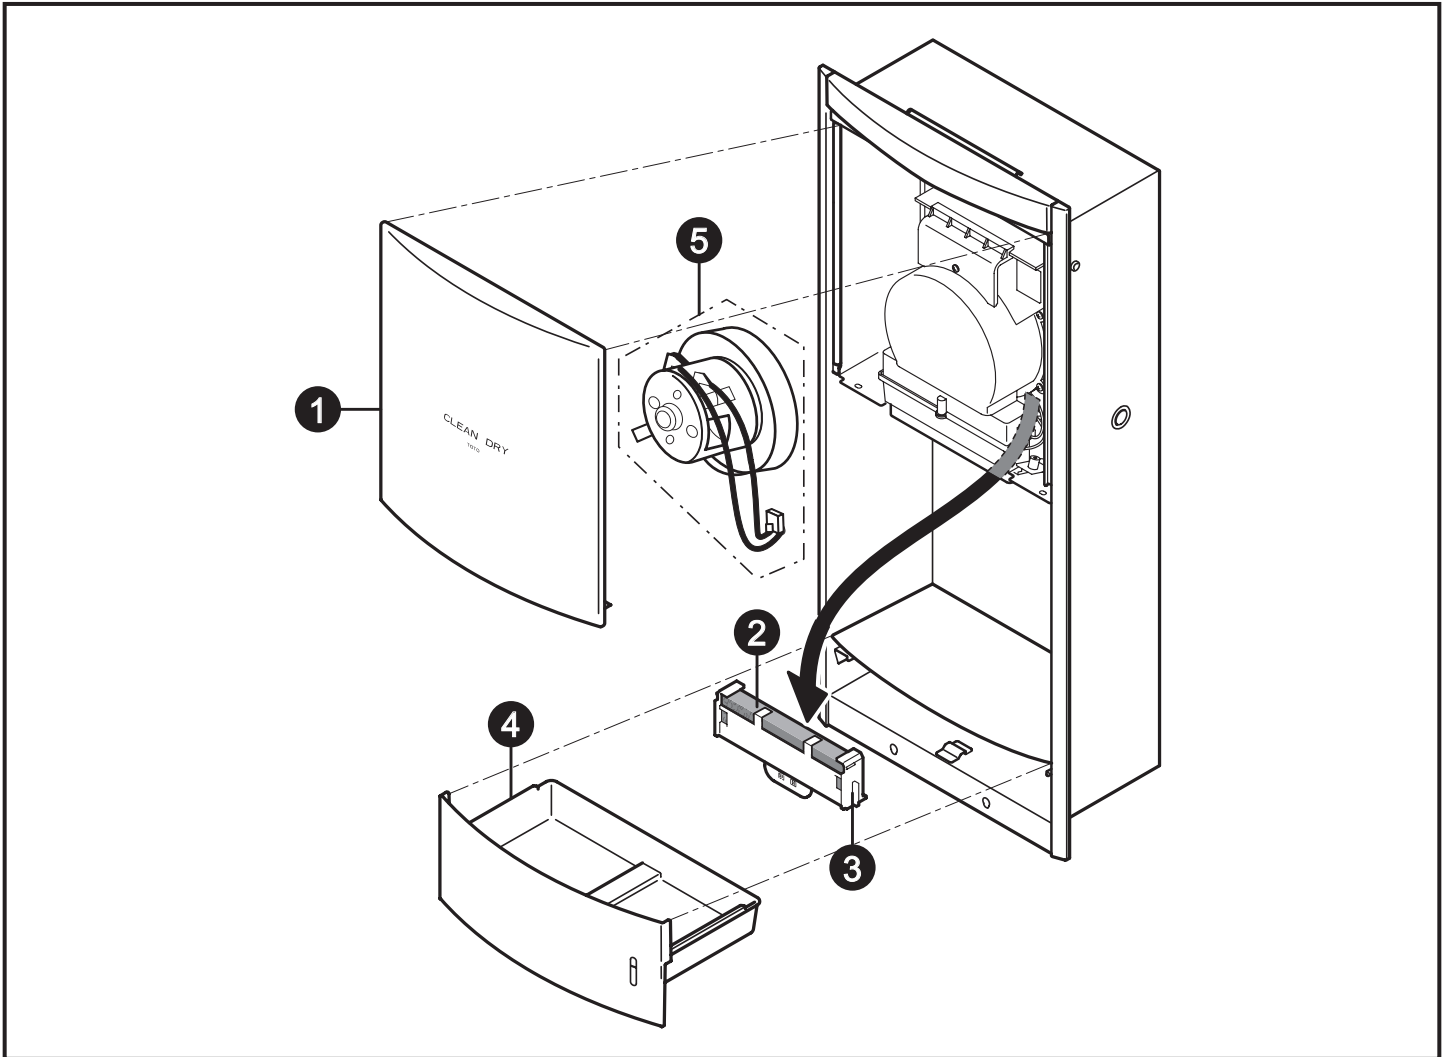

Clean Dry™ High Speed Concealed Hand Dryer

LEGEND	
\$\$	DENOTES FINISH
#SS	Stainless Steel

Item	Part	Description
1	THU3020	Top Cover
2	THU3015	Filter
3	THU3016	Filter Case
4	THU3021	Drain Tray
5	THU3022	Motor