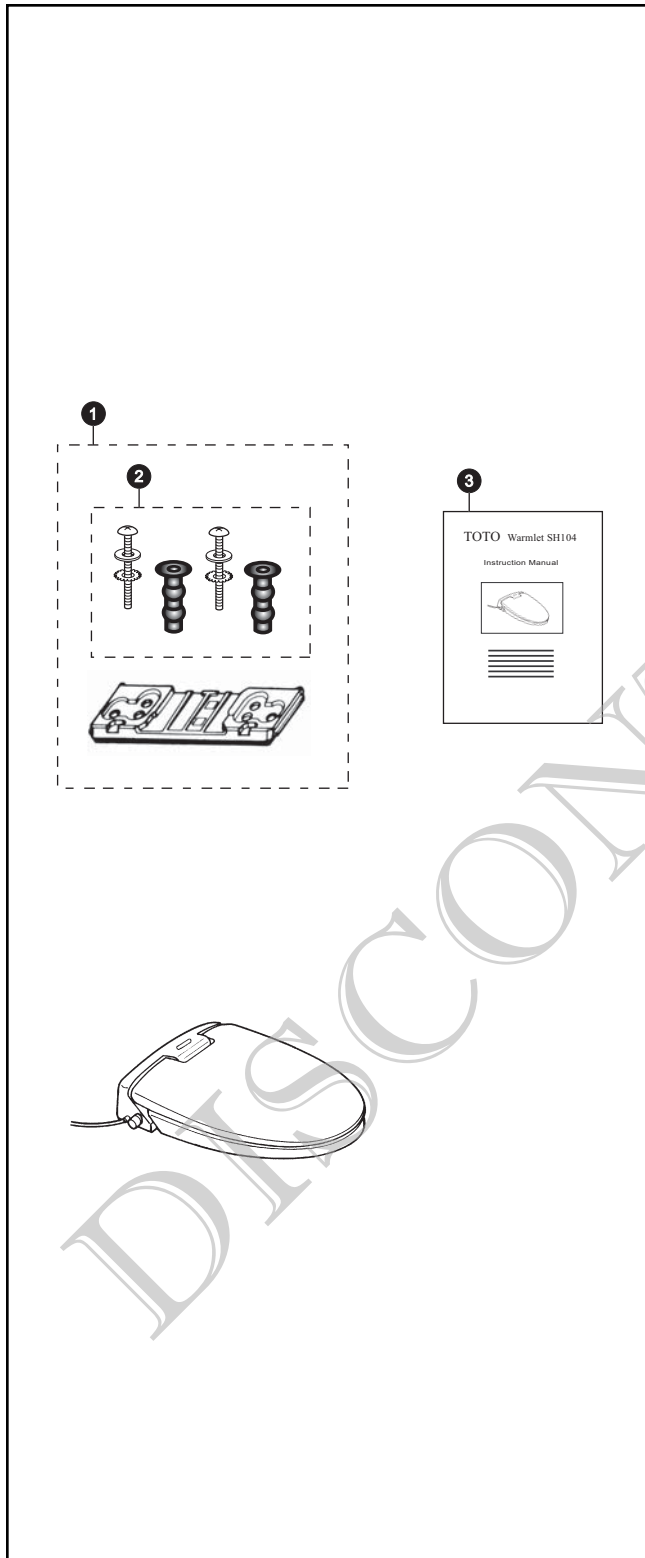

SH104

SH104

Warmlet® Toilet Seat, Elongated

Item	Part	Description
1	THU601	Mounting Plate & Bolt Assembly
2	THU599	Mounting Hardware
3	THU554	Owner's Manual (Obsolete)

Note: THU601 is actually THU600 and THU599. Mounting plate locking clips are 6-11/16" (170mm) apart.

Product Number Explanations

Seat
(SH) Warmlet®
(104) Model