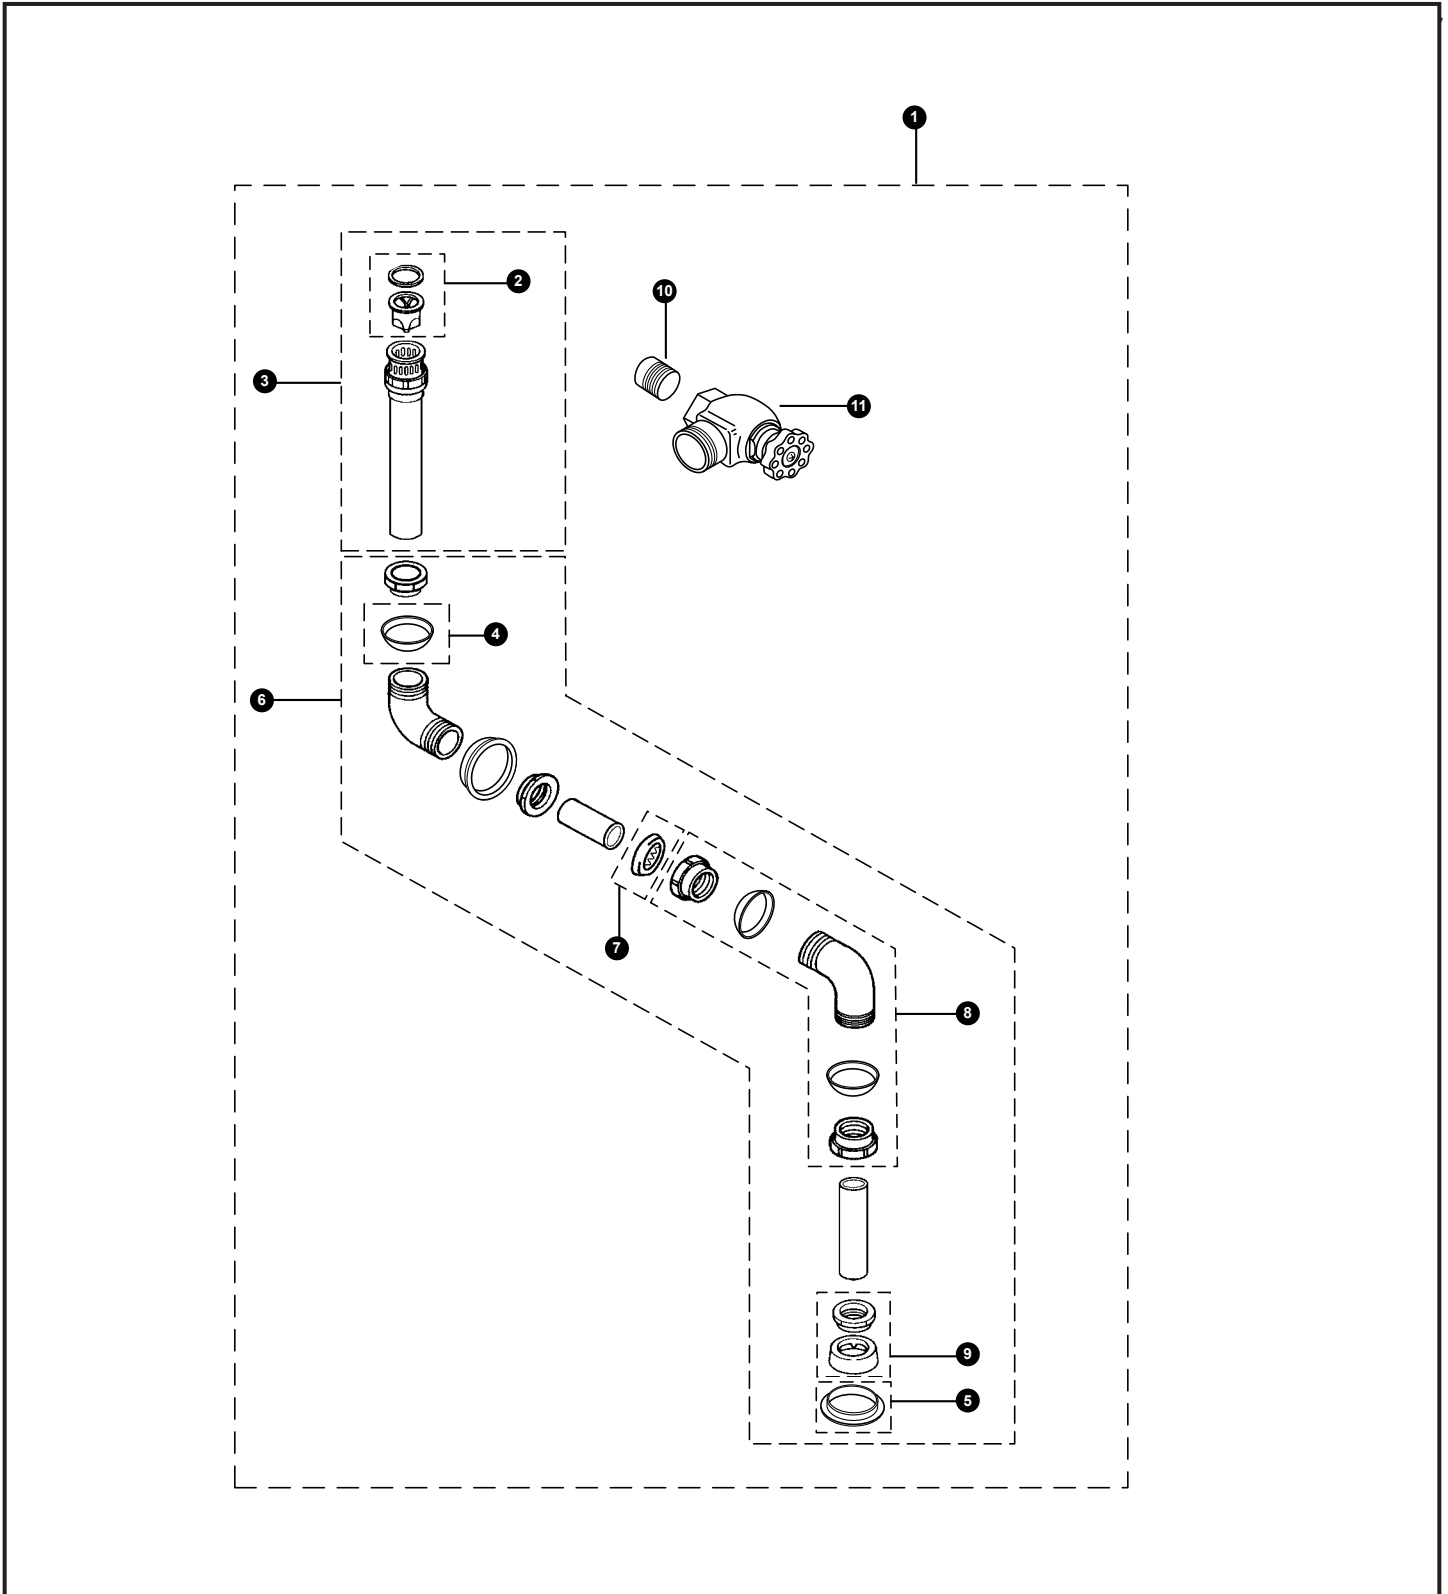

Vacuum Breaker & Angle Stop Set
for Toilet w/Concealed, Top Spud
1-1/2" Outlet

**Vacuum Breaker & Angle Stop Set
for Toilet w/Concealed, Top Spud
1-1/2" Outlet**

No.	Part Number	Description	Qty	Price
1	VB9RB-32	Concealed - Top Spud (1-1/2" Outlet)	1	\$88.00
2	92013MZ	Vacuum Breaker Repair Kit	1	\$4.00
3	10075T3	Tube Assembly (1-1/2" x 9")	1	-
4	THU3011	1-1/2" Tubular Washers	5	-
5	THU3012	1-1/2" Flanged Washers	5	-
6	TH559EDV177	Outlet Tube - Top Spud Inlet	1	\$69.00
7	71051NT10	Wall Flange (1-1/2" C.P.)	1	\$7.00
8	TH559EDVEJ1	Elbow (1-1/2" C.P.)	1	\$26.00
9	71051NT6	Spud Nut & Escutcheon 1-1/2"	1	\$10.00
10	SJ3	Solder Adapter 1"	1	\$4.00
11	10077T5	Angle Stop (1") Toilet - Rough Brass	1	\$24.00

Model Explanation

- V - Vacuum
- B - Breaker
- 3 - 1-1/2" Outlet
- 2 - Top Spud