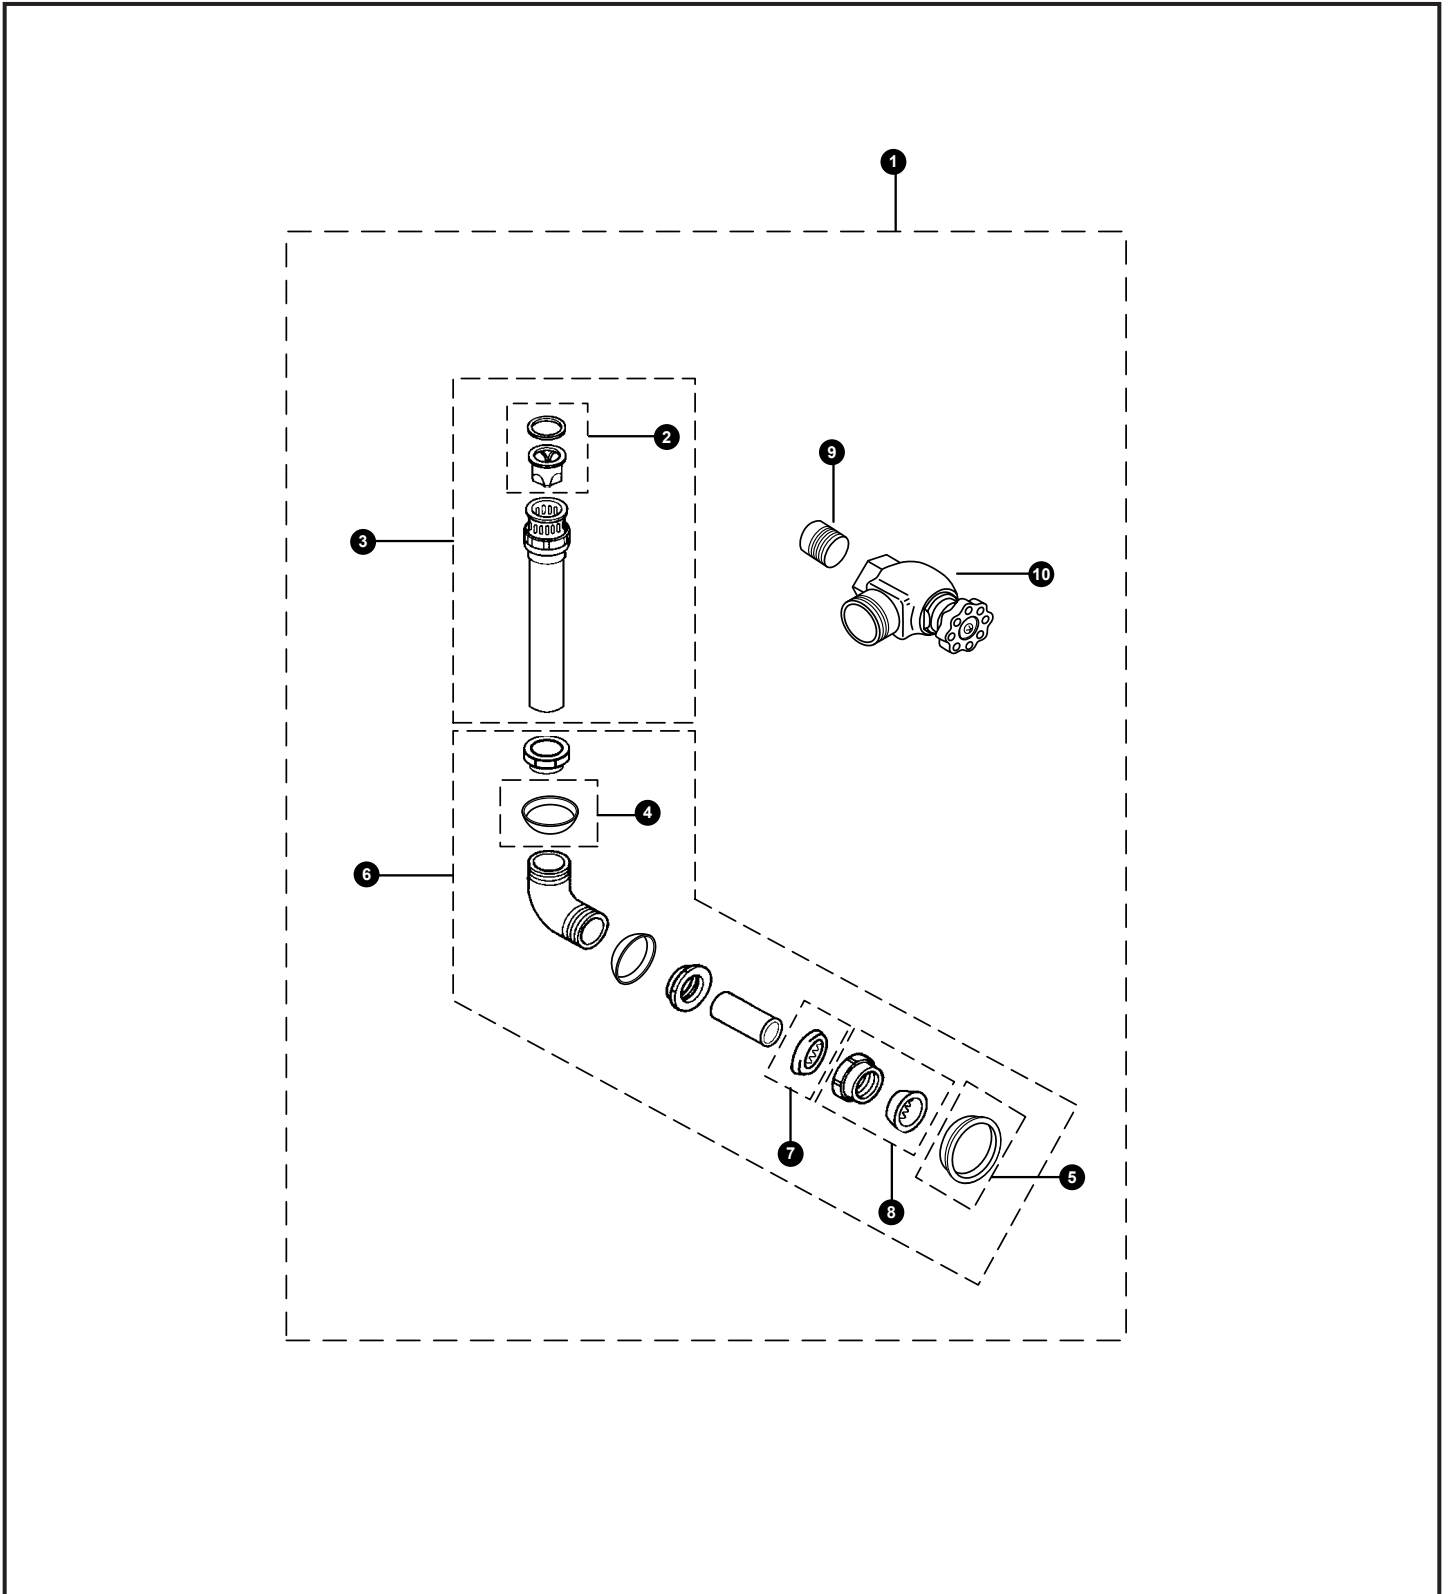

Vacuum Breaker & Angle Stop Set
for Toilet w/Concealed, Back Spud Floor Mount
1-1/2" Outlet

**Vacuum Breaker & Angle Stop Set
for Toilet w/Concealed, Back Spud Floor Mount
1-1/2" Outlet**

No. Part Number	Description	Qty	Price	No. Part Number	Description	Qty	Price
1	VB13RB-33	Concealed - Back Spud Floor Mount (1-1/2" Outlet)	1	\$88.00			
2	92013MZ	Vacuum Breaker Repair Kit	1	\$4.00			
3	10075T4	Tube Assembly (1-1/2" x 13")	1	\$28.00			
4	THU3011	1-1/2" Tubular Washers	5	-			
5	THU3012	1-1/2" Flanged Washers	5	-			
6	TH559EDV175	Outlet Tube - Back Spud - Floor Mount Bowl	1	\$48.00			
7	71051NT10	Wall Flange (1-1/2" C.P.)	1	\$7.00			
8	71051NT6	Spud Nut & Escutcheon 1-1/2"	1	\$10.00			
9	SJ3	Solder Adapter 1"	1	\$4.00			
10	10077T5	Angle Stop (1") Toilet - Rough Brass	1	\$24.00			

Model Explanation

V - Vacuum
 B - Breaker
 13 -
 R -
 B -
 3 - 1-1/2" Outlet
 3 - Back Spud Floor Mount