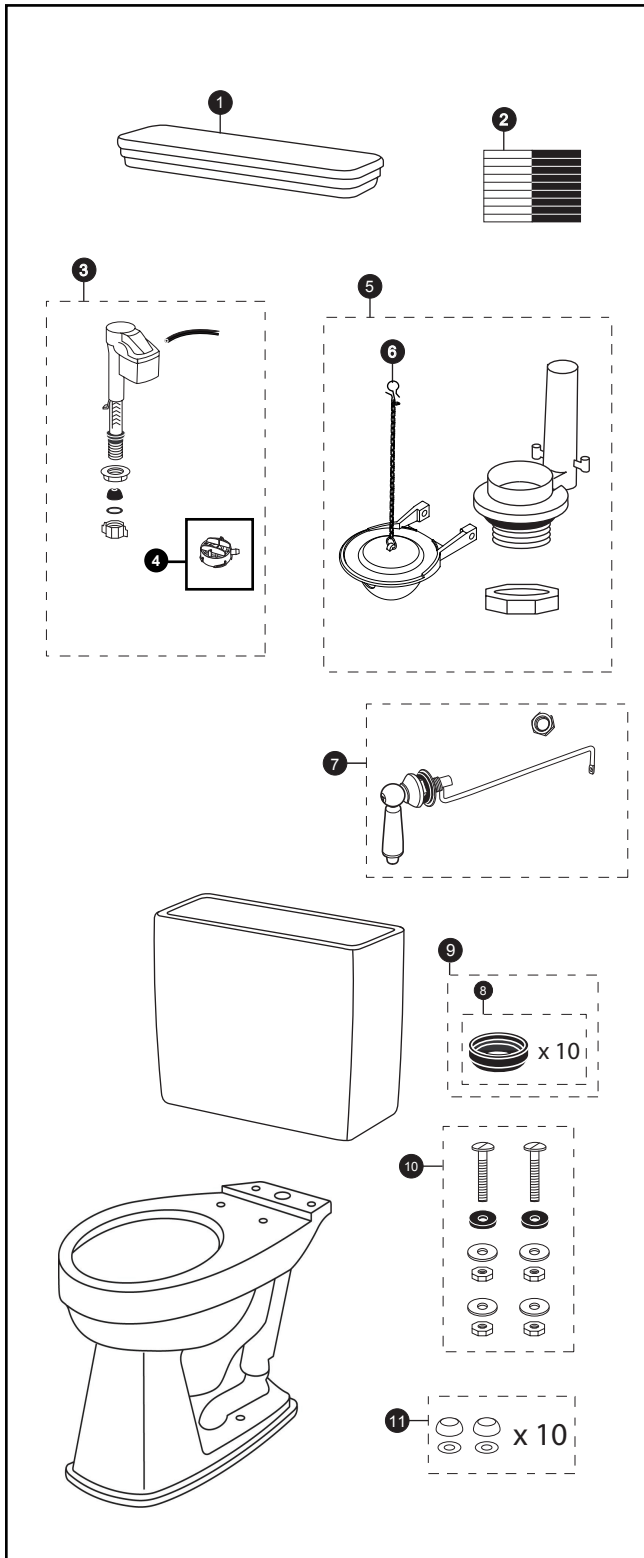

CST423EF(G)

CST423EF(G)
ST423E or ST424E
C423EF(G)

Promenade® 1.28 Gpf Toilet, Round, E-Max®, 12" Rough-In

Item	Part	Description
1a	TCU423CRE#01	Tank Lid w/ Velcro Tape for ST423E Tank
	TCU423CRE#03	Tank Lid w/ Velcro Tape for ST423E Tank
	TCU423CRE#04	Tank Lid w/ Velcro Tape for ST423E Tank
	TCU423CRE#11	Tank Lid w/ Velcro Tape for ST423E Tank
	TCU423CRE#12	Tank Lid w/ Velcro Tape for ST423E Tank
	TCU423CRE#51	Tank Lid w/ Velcro Tape for ST423E Tank
1b	TCU424CRE#01	Tank Lid w/ Velcro Tape for ST424E Tank
	TCU424CRE#03	Tank Lid w/ Velcro Tape for ST424E Tank
	TCU424CRE#04	Tank Lid w/ Velcro Tape for ST424E Tank
	TCU424CRE#11	Tank Lid w/ Velcro Tape for ST424E Tank
	TCU424CRE#12	Tank Lid w/ Velcro Tape for ST424E Tank
	TCU424CRE#51	Tank Lid w/ Velcro Tape for ST424E Tank
2	THU107	Velcro Tape
3	TSU36A.6	Fill Valve
4	THU123	Diaphragm Cap
5	THU252W-5A	Flush Valve
6	THU331S	Flapper w/Chain
7	THU141#CP	Trip Lever (Left Hand Threads)
	THU141#PB	Trip Lever (Left Hand Threads)
	THU141#BN	Trip Lever (Left Hand Threads)
	THU141#PN	Trip Lever (Left Hand Threads)
	THU141#RB	Trip Lever (Left Hand Threads)
8	THU131	Tank to Bowl Gaskets (for 10 toilets)
9	9BU024E	Tank to Bowl Gaskets (1 Pc)
10	TSU01D	Tank Mounting Kit
11	THU098#01	Bolt Cap Sets (for 10 toilets) for #01 & #11
	THU098#03	Bolt Cap Sets (for 10 toilets) for #03 & #12
	THU098#04	Bolt Cap Sets (for 10 toilets)
	THU098#51	Bolt Cap Sets (for 10 toilets)

Product Number Explanations

Two-Piece Toilet

(CST) Gravity Type Toilet
(423) Model
(E) E-Max®
(F) Universal Height

Tank

(ST) Tank
(423) or (424) Model
(E) E-Max™

Bowl

(C) Bowl
(423) Model
(E) E-Max®
(F) Universal Height

Colors

(#01) Cotton
(#03) Bone
(#04) Gray
(#11) Colonial White
(#12) Sedona Beige
(#51) Ebony

Finishes

(#CP) Chrome Plated
(#PB) Polished Brass
(#BN) Brushed Nickel
(#PN) Polished Nickel
(#RB) Oil Rubbed Bronze