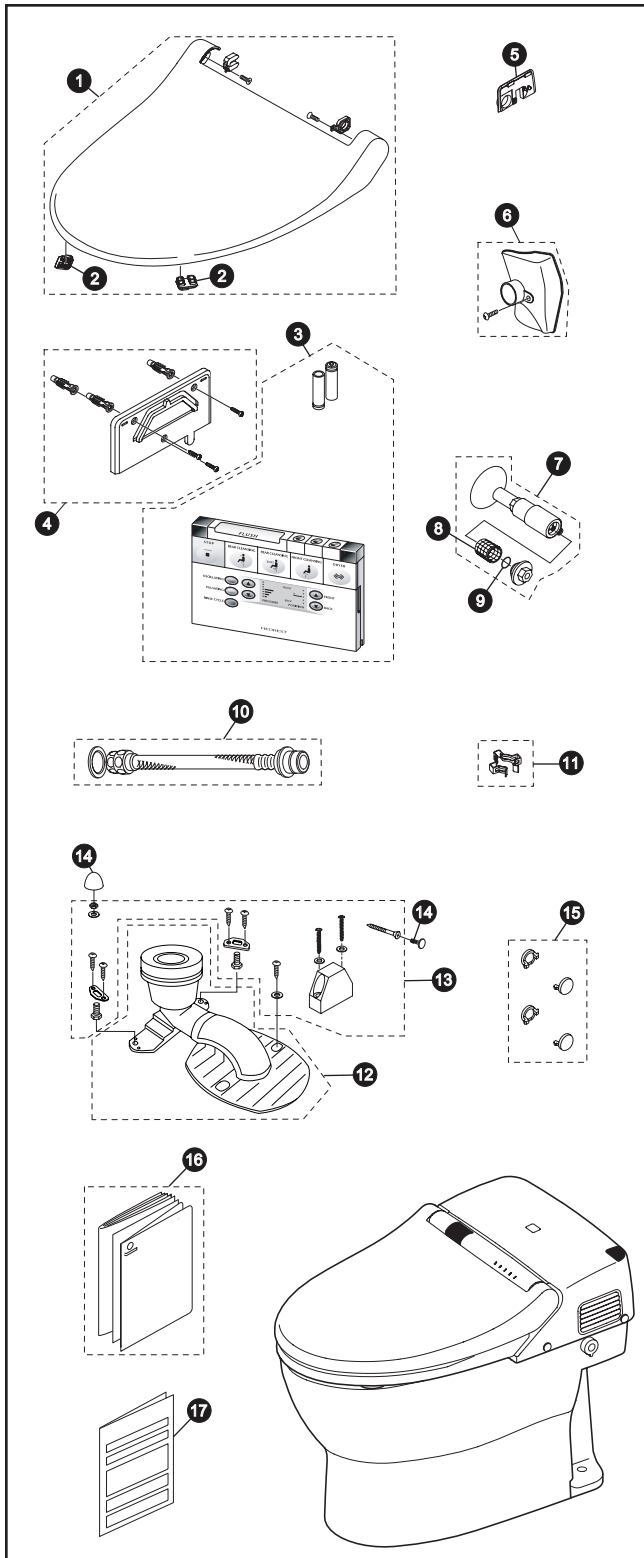

MS950CG

MS950CG
SN950R
CT950G

Neorest™ 500 1.6 Gpf Toilet, Elongated, Cyclone Siphon Jet, 12" Modular Rough-In, SanaGloss®

Item	Part	Description
1	THU9152#01 THU9152#11 THU9152#12	Lid Assembly (cotton white) Lid Assembly (colonial white) Lid Assembly (sedona beige)
2	THU9154	Lid Bumpers
3	THU9018	Remote Control
4	THU9037	Remote Control Hanger
5	THU9138#01 THU9138#11 THU9138#12	Face Cover - Left (cotton white) Face Cover - Left (colonial white) Face Cover - Left (sedona beige)
6	THU9128	Water Diverter Cover
7	THU9139	Water Supply Valve
8	THU9248	Water Filter Screen
9	9BU9161	Water Filter O-ring
10	THU9131	Water Supply Hose
11	THU9132	Hose Fastener Kit
12	THU9130	Outlet Connection
13	THU9134	Bowl Unit Bolt Kit
14	THU9127#01 THU9127#11 THU9127#12	Bowl Unit Bolt Cap Kit (cotton white) Bowl Unit Bolt Cap Kit (colonial white) Bowl Unit Bolt Cap Kit (sedona beige)
15	THU9137#01 THU9137#11 THU9137#12	Top Unit Bolt Cap Kit (cotton white) Top Unit Bolt Cap Kit (colonial white) Top Unit Bolt Cap Kit (sedona beige)
16	THU9100	Manual Packet - Top Unit
17	THU9101	Manual Packet - Bowl Unit

Product Number Explanations

Two-Piece Toilet

(MS) Toilet & Seat Combination
(950) Model
(C) Cyclone®
(G) SanaGloss®

Integrated Washlet

(SN) Integrated Washlet
(950) Model

Bowl

(CT) Bowl
(950) - Model
(G) SanaGloss®