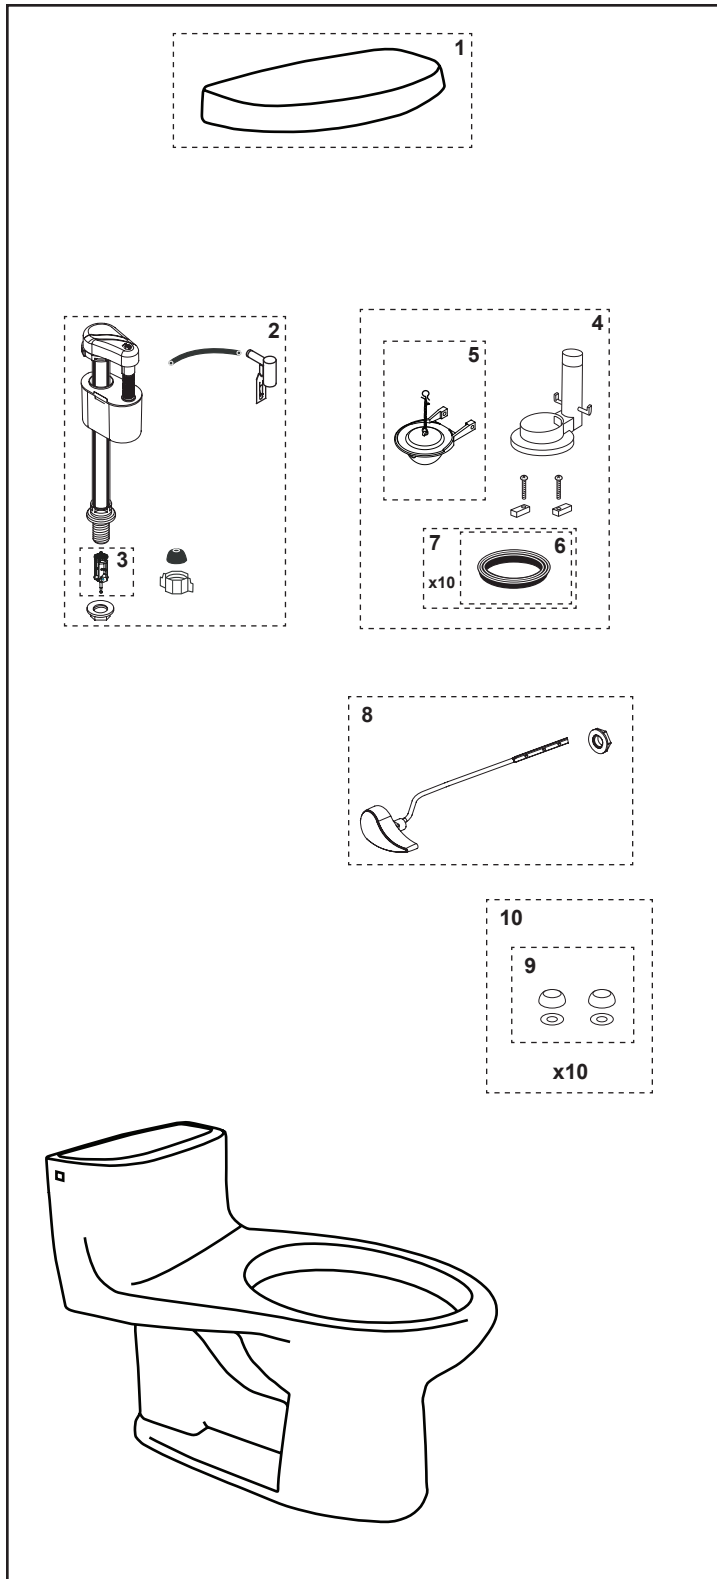

MS634114CEF & MS634114CEFG

MS634114CEF
CST634CEF

MS634114CEFG
CST634CEFG

Supreme® II 1.28 gpf Toilet, Elongated, Double Cyclone®, Universal Height (including Sanagloss®)

Item	Part	Description
1	TCU634CRE#01 TCU634CRE#03 TCU634CRE#11 TCU634CRE#12 TCU634CRE#51	Tank Lid w/ gasket Tank Lid w/ gasket Tank Lid w/ gasket Tank Lid w/ gasket Tank Lid w/ gasket
2	TSU39A	Fill Valve
3	TSU229	Fill Valve Filter
4	THU245W-3	Flush Valve
5	THU332S	Flapper w/ Chain
6	9BU002E	Flush Valve Gasket (1piece)
7	THU097	Flush Valve Gasket (10 pieces)
8	THU004#01 THU004#03 THU004#11 THU004#12 THU004#51 THU004#BN THU004#CP THU004#PN	Trip Lever Trip Lever Trip Lever Trip Lever Trip Lever Trip Lever Trip Lever Trip Lever
9	THU098#01 THU098#03 THU098#11 THU098#12 THU098#51	Bolt Cap & Base - Cotton Bolt Cap & Base - Bone Bolt Cap & Base - Colonial White Bolt Cap & Base - Sedona Beige Bolt Cap & Base - Ebony
10	THU044S#01 THU044S#03 THU044S#11 THU044S#12 THU044S#51	Bolt Cap Set - Cotton Bolt Cap Set - Bone Bolt Cap Set - Colonial White Bolt Cap Set - Sedona Beige Bolt Cap Set - Ebony

Product Number Explanation

1-Piece Toilet

(MS) Toilet & Seat Combination
(634) Toilet Model
(114) Seat Model
(C) Double Cyclone
(E) 1.28gpf / 4.8Lpf
(F) Universal Height
(G) Sanagloss

Colors & Finishes

(#01) Cotton
(#03) Bone
(#11) Colonial White
(#12) Sedona Beige
(#51) Ebony

(#BN) Brushed Nickel
(#CP) Chrome Plated
(#PN) Polished Nickel

Actual Product may vary slightly from illustration