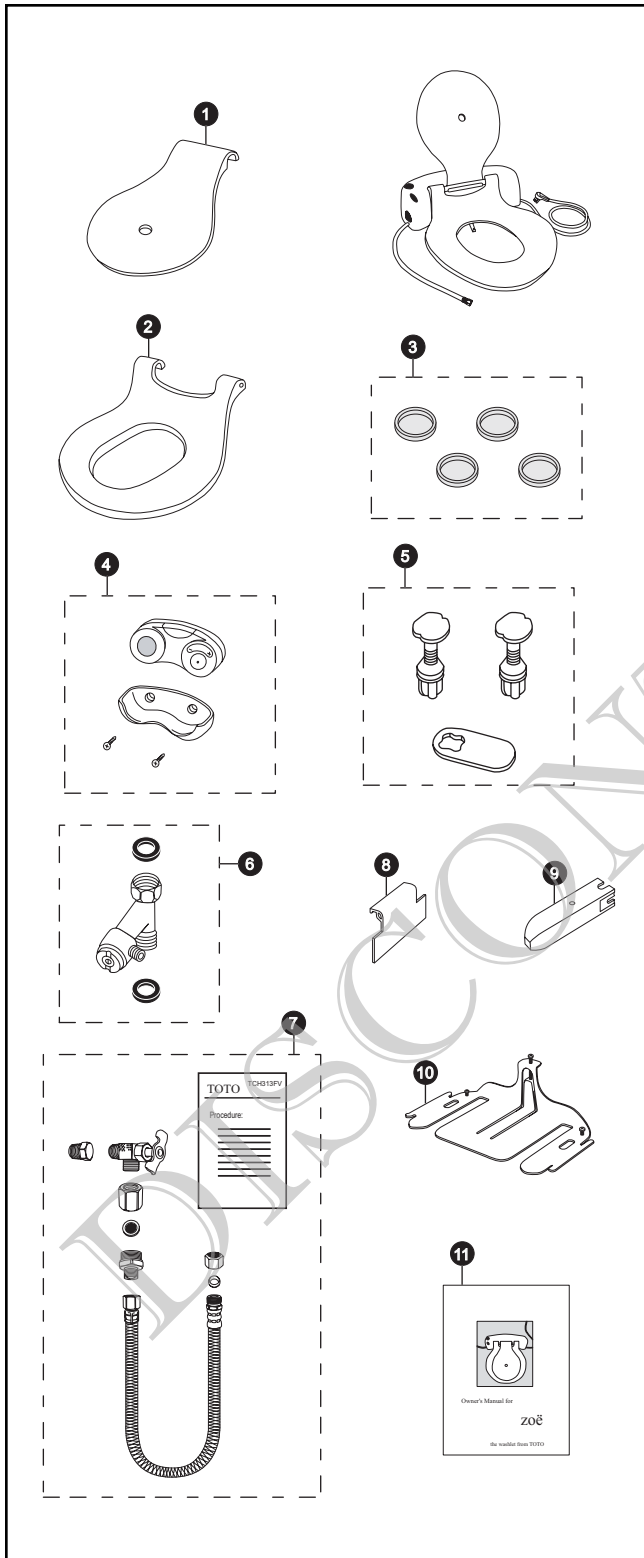

SW804 (TCF860)

SW804
TCF860

Washlet® Zöe™, Toilet Seat, Elongated

Item	Part	Description
1	THU531#01 THU531#02 THU531#03 THU531#51	Obsolete. Lid Assembly - Elongated and Round Obsolete. Lid Assembly - Elongated and Round Obsolete. Lid Assembly - Elongated and Round Obsolete. Lid Assembly - Elongated and Round
2	THU532#01 THU532#02 THU532#03 THU532#51	Obsolete. Seat Assembly - Elongated Obsolete. Seat Assembly - Elongated Obsolete. Seat Assembly - Elongated Obsolete. Seat Assembly - Elongated
3	THU539	Obsolete. Seat Bumpers (4 pieces)
4	THU533#01 THU533#02 THU533#03 THU533#51	Obsolete. Remote Control Assembly Obsolete. Remote Control Assembly Obsolete. Remote Control Assembly Obsolete. Remote Control Assembly
5	THU536	Obsolete. Junction Valve
6	THU521	Obsolete. Mounting Bolt Assembly
7	THU538	Obsolete. Nozzle Tip
8	THU559	Obsolete. Locking Clip
9	THU540	Obsolete. Owner's Manual
10	TCA22	Mounting Plate - Skirted Toilet
11	TCH313FV	Flushometer Adapter Kit

Note: Nozzle Tip THU538 will also replace earlier design nozzle tips (not shown).

Locking Clip THU559 is the early removable design.

Zöe™ is a discontinued product. Remaining parts are for the 1 Year Warranty issues only.

Product Number Explanations

Seat

(SW) Washlet®
(804) Model

Colors

(#01) Cotton
(#02) Sedona Beige (early)
(#03) Bone
(#51) Ebony