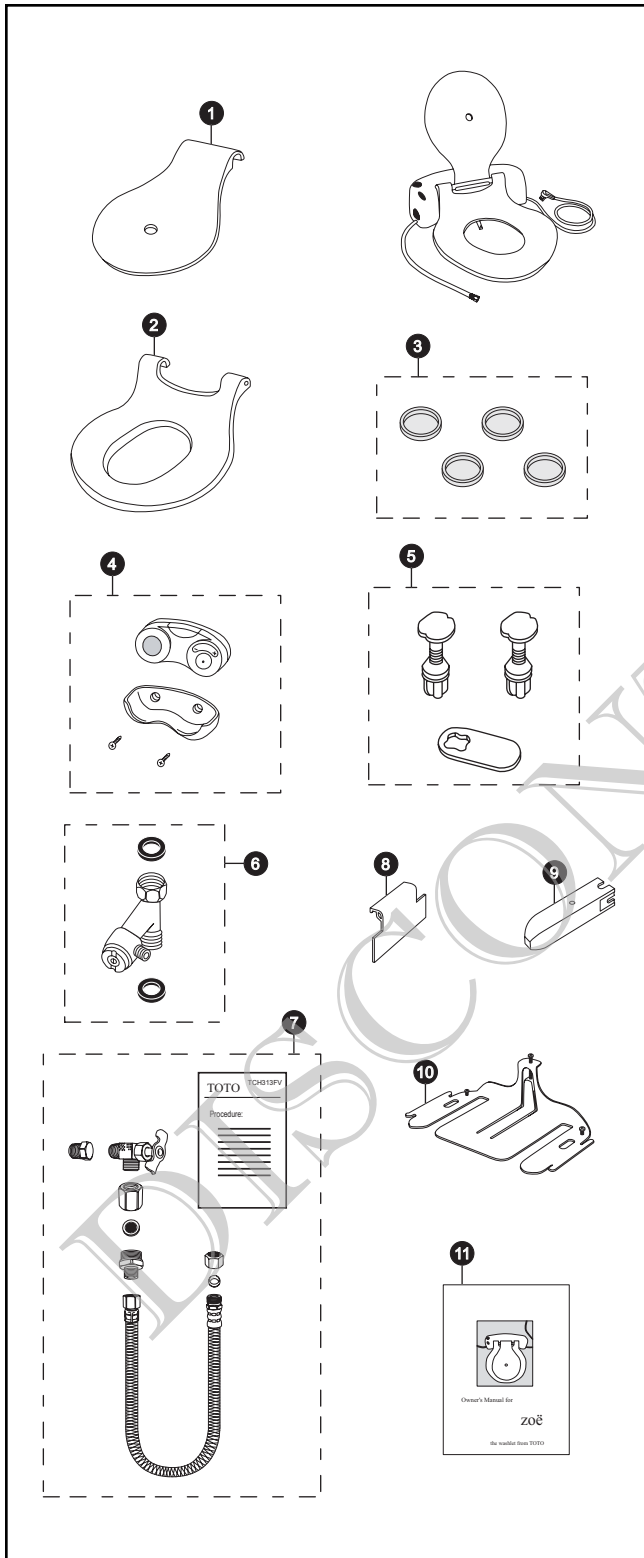

SW803 (TCF860PA)

SW803
TCF860PA

**Washlet® Zöe™,
Toilet Seat, Round**

Item	Part	Description
1	THU531#01 THU531#02	Obsolete. Lid Assembly - Elongated and Round Obsolete. Lid Assembly - Elongated and Round
2	THU563#01 THU563#02	Obsolete. Seat Assembly - Round Obsolete. Seat Assembly - Round
3	THU539	Obsolete. Seat Bumpers (4 pieces)
4	THU533#01 THU533#02	Obsolete. Remote Control Assembly Obsolete. Remote Control Assembly
5	THU521	Obsolete. Mounting Bolt Assembly
6	THU536	Obsolete. Junction Valve
7	TCH313FV	Flushometer Adapter Kit
8	THU559	Obsolete. Locking Clip
9	THU538	Obsolete. Nozzle Tip
10	TCA22	Mounting Plate - Skirted Toilet
11	THU540	Obsolete. Owner's Manual

Note: Nozzle Tip THU538 will also replace earlier design nozzle tips (not shown).

Locking Clip THU559 is the early removable design.

Zöe™ is a discontinued product. Remaining parts are for the 1 Year Warranty issues only.

Product Number Explanations

Seat
(SW) Washlet®
(803) Model

Colors
(#01) Cotton
(#02) Sedona Beige (early)