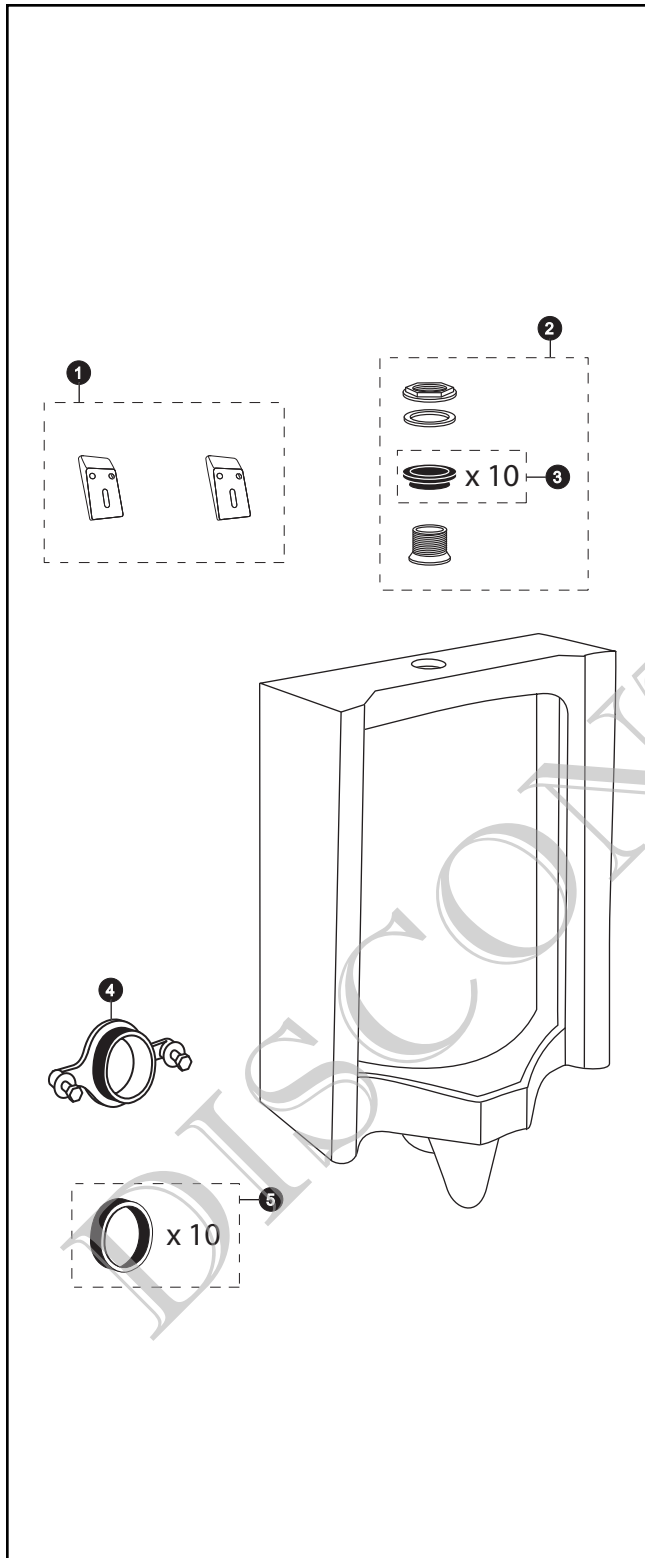

### 1.0 Gpf, Commercial Washout Urinal 3/4" Top Spud Inlet 2" IPS Outlet Flange

Item	Part	Description
1	THU078	Top Spud
2	THU118	Top Spud Gaskets (10 Pieces)
3	THU110	Wall Hanger
4	THU079	Outlet Flange
5	THU119	Outlet Flange Gaskets (10 Pieces)

#### Product Number Explanations

**Urinal**  
(UT) Urinal  
(370) Model

**Colors**  
(#01) Cotton  
(#03) Bone  
(#04) Gray  
(#12) Sedona Beige  
(#51) Ebony