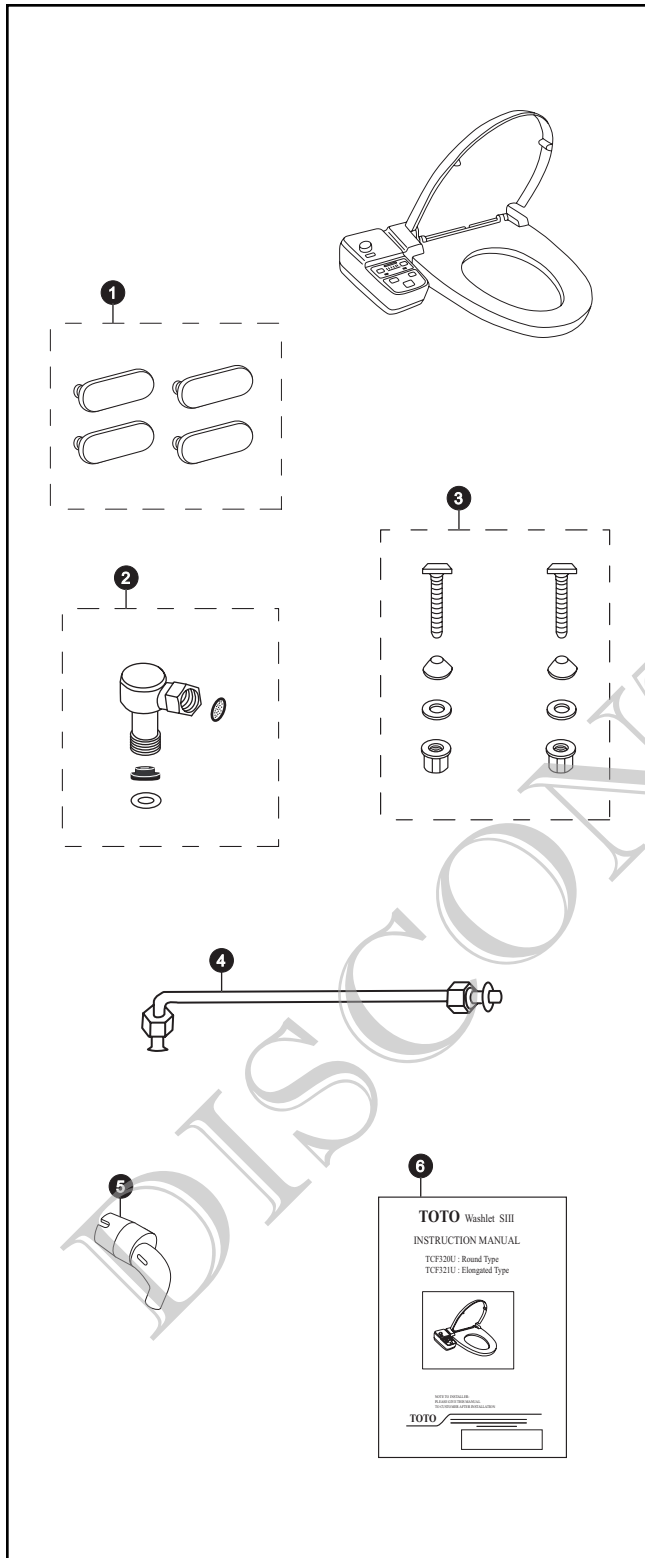

TCF321U

TCF321U

Washlet® SIII Toilet Seat, Elongated

Item	Part	Description
------	------	-------------

1	THU553	Seat Bumpers (4 pieces) (Obsolete)
2	THU551	Supply Elbow (Obsolete)
3	THU546	Mounting Hardware (Obsolete)
4	THU547	Copper Tubing - Chrome Plated (Obsolete)
5	THU552	Nozzle Tip (Obsolete)
6	----	Owner's Manual

Seat
(TCF) Washlet®
(321) Model
(U) Revision

Colors
(#01) Cotton
(#03) Bone