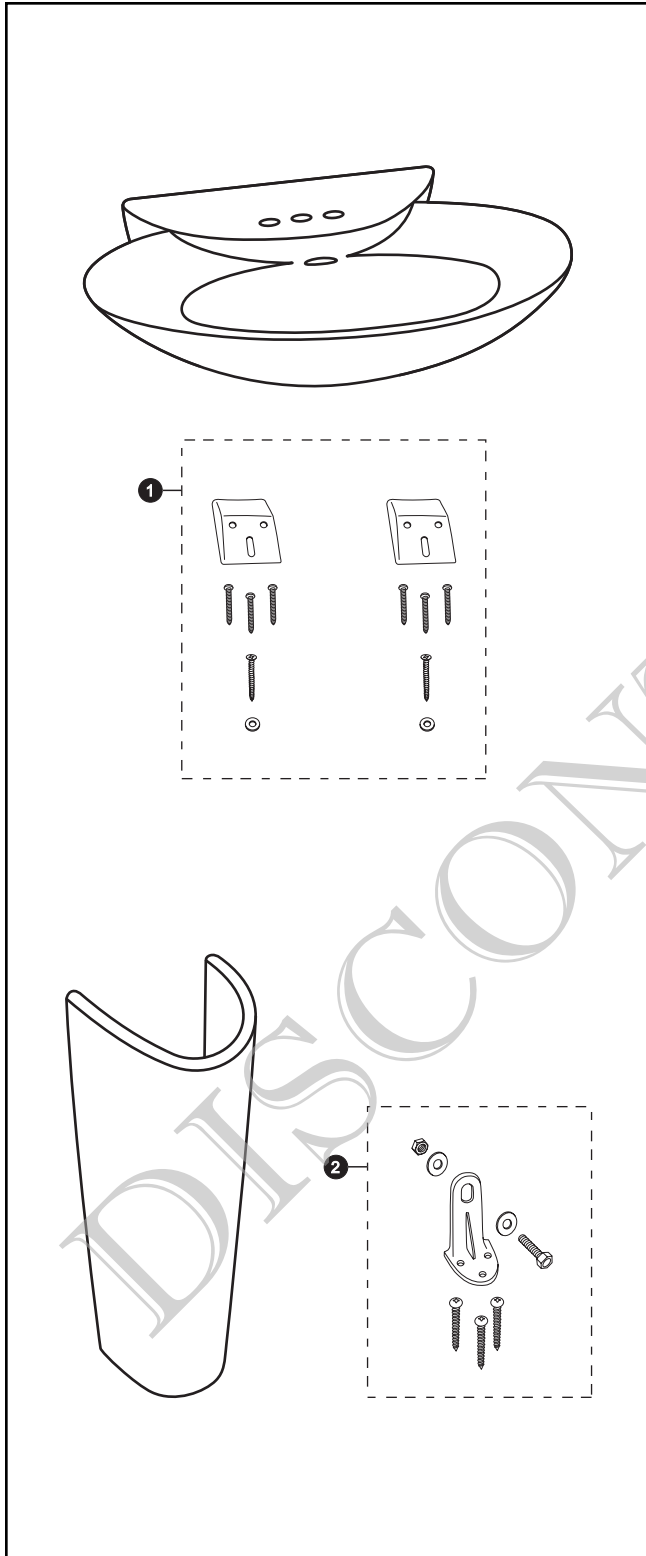

LPT908

LPT908	LPT908.4	LPT908.8
LT908	LT908.4	LT908.8
PT908	PT908	PT908

Pacifica™
Pedestal Lavatory

Item	Part	Description
1	TL220D	Wall Hanger Set
2	TL510ER	Mounting Set - Floor

Product Number Explanations

Pedestal Lavatory
(LPT) Pedestal Lavatory
(908) Model
(.4) 4" Centers
(.8) 8" Centers

Lavatory
(LT) Lavatory
(908) Model
(.4) 4" Centers
(.8) 8" Centers

Pedestal
(PT) Pedestal
(908) Model

Colors
(#01) Cotton
(#03) Bone
(#04) Gray
(#11) Colonial White
(#12) Sedona Beige
(#51) Ebony