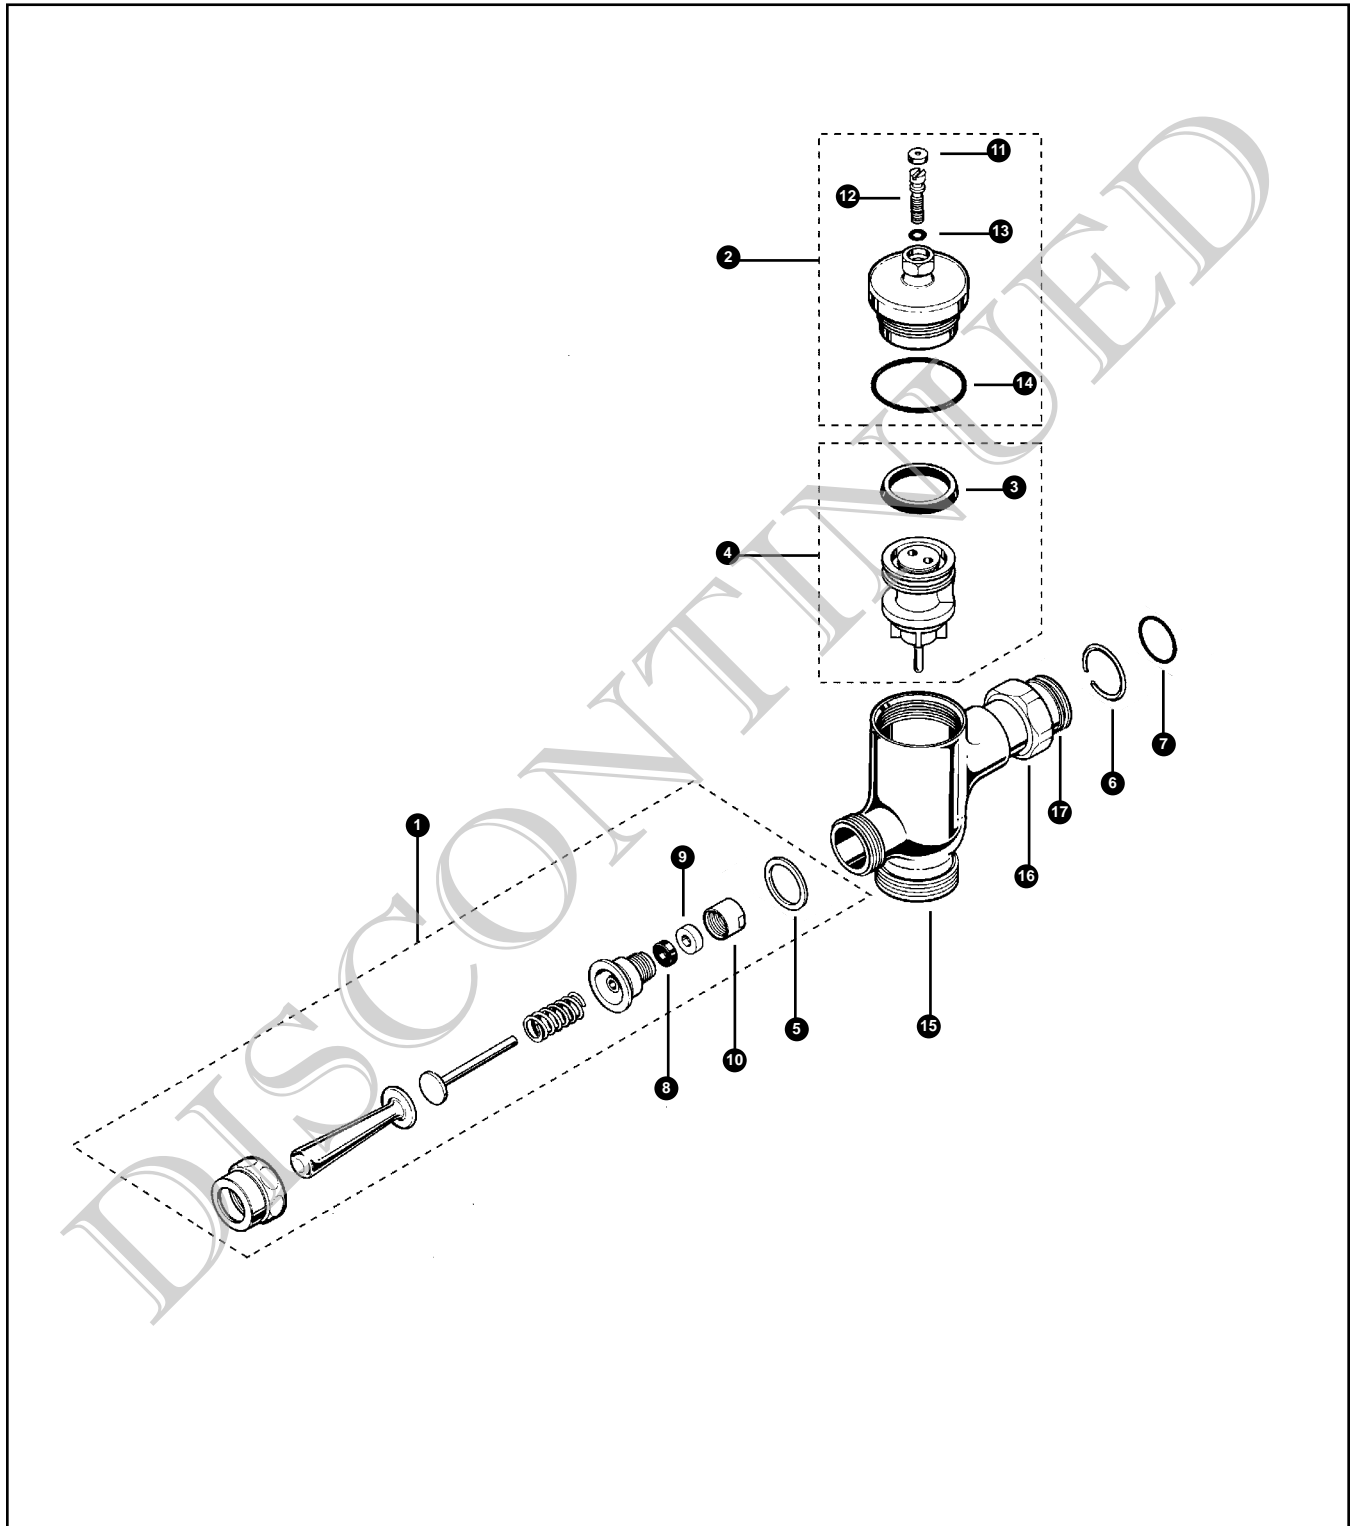

TMU1HNC
TMU1HNC-12
TMU1HNC-22

Manual Toilet Flush Valve, Exposed - 1.6 GPF

Discontinued

Reliance Commercial Line

TMU1HNC Series

TMU1HNC
TMU1HNC-12
TMU1HNC-22

Manual Toilet Flush Valve, Exposed - 1.6 GPF

No.	Part Number	Description	Qty	Price	No.	Part Number	Description	Qty	Price
1	TH305S	Lever Assembly - MFV	1	\$14.00	Vacuum Breaker Sets				
2	15187MZ-1	Valve Cover Set (1.0 GPF)	1	\$17.00	VB9CP-12	Exposed - Top Spud (3/4" Outlet)	1	\$52.00	
3	R81019-1MZ	U-Packing (For Piston)	10	\$4.00	VB9CP-22	Exposed - Top Spud (1-1/4" Outlet)	1	\$52.00	
4	R15186W	Piston Assembly (1.0GPF & 3.5GPF)	1	\$9.00	Note: For additional information, refer to the individual vacuum breaker parts sheets.				
5	TH305SV104	Fiber Washers	10	\$8.00					
6	TH305SV105	Locking Rings	10	\$10.00					
7	TH305SV106	O-Rings (Tail Piece)	10	\$5.00					
8	TH302RV100	Gaskets (U-Packing)	10	\$6.00					
9	R91112MZ	Guide Rings	10	\$4.00					
10	R23024MZ	Guide Ring Stoppers	10	\$15.00					
11	TH305SV108	Screw Cap (MFV & Angle Stop)	1	\$4.00					
12	R31057MZ	Cap Adjustment Screws	10	\$15.00					
13	TH305SV111	O-Rings (Cap Screw)	10	\$5.00					
14	TH305SV112	O-Rings (Valve Guide)	10	\$7.00					
15	R11149W-2	Valve Body (MFV) - New	1	\$44.00					
16	TH305SV113	Nut	1	\$7.00					
17	TH305SV114	Tail Piece	1	\$11.00					

Model Explanation

T - Fitting	T - Fitting
M - Manual	M - Manual
U - Urinal 1.0	U - Urinal 1.0
1 - Exposed	1 - Exposed
H - Handle	H - Handle
N - Neutral Rough-In	N - Neutral Rough-In
C - Chrome Finish	C - Chrome Finish
1 - 3/4" Outlet	2 - 1-1/4" Outlet
2 - Top Spud	2 - Top Spud