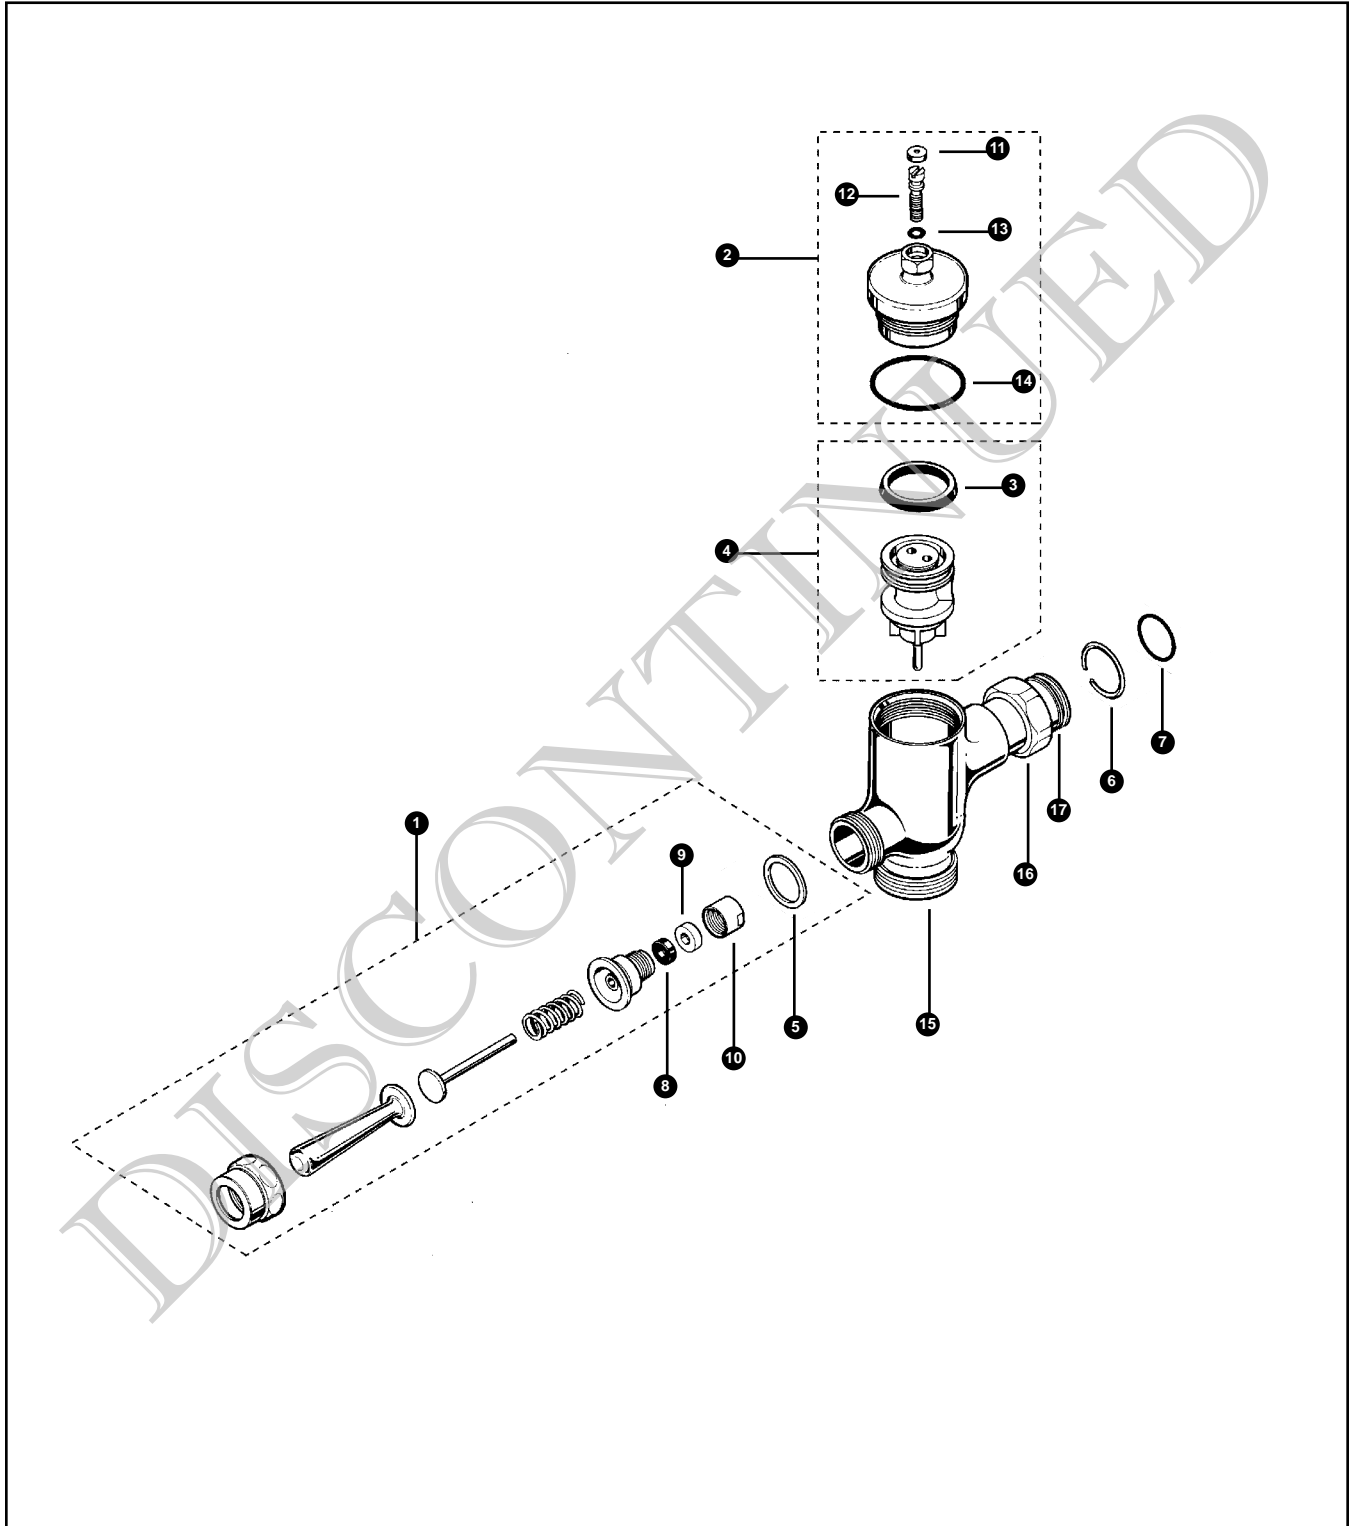

TMW1HNC
TMW1HNC-32

Manual Toilet Flush Valve, Exposed - 1.6 GPF

Discontinued

Reliance Commercial Line

TMW1HNC Series

TMW1HNC
TMW1HNC-32

Manual Toilet Flush Valve, Exposed - 1.6 GPF

No.	Part Number	Description	Qty	Price	No.	Part Number	Description	Qty	Price
1	TH305S	Lever Assembly - MFV	1	\$14.00	Vacuum Breaker Sets				
2	15187MZ-2	Valve Cover Set (3.5 GPF)	1	\$15.00	VB9CP-32	Exposed - Top Spud (1-1/2" Outlet)	1	\$52.00	
3	R81019-1MZ	U-Packing (For Piston)	10	\$4.00	Note: For additional information, refer to the individual vacuum breaker parts sheets.				
4	R15186W	Piston Assembly (1.0GPF & 3.5GPF)	1	\$9.00					
5	TH305SV104	Fiber Washers	10	\$8.00					
6	TH305SV105	Locking Rings	10	\$10.00					
7	TH305SV106	O-Rings (Tail Piece)	10	\$5.00					
8	TH302RV100	Gaskets (U-Packing)	10	\$6.00					
9	R91112MZ	Guide Rings	10	\$4.00					
10	R23024MZ	Guide Ring Stoppers	10	\$15.00					
11	TH305SV108	Screw Cap (MFV & Angle Stop)	1	\$4.00					
12	R31005-1MZ	Cap Adjustment Screw (Toilet)	10	\$15.00					
13	TH305SV111	O-Rings (Cap Screw)	10	\$5.00					
14	TH305SV112	O-Rings (Valve Guide)	10	\$7.00					
15	R11149W-2	Valve Body (MFV) - New	1	\$44.00					
16	TH305SV113	Nut	1	\$7.00					
17	TH305SV114	Tail Piece	1	\$11.00					

Model Explanation

T - Fitting
M - Manual
W - Toilet 3.5
1 - Exposed
H - Handle
N - Neutral Rough-In
C - Chrome Finish
3 - 1-1/2" Outlet
2 - Top Spud

TOTO[®]

Perfection by Design

Author - Christopher Weber