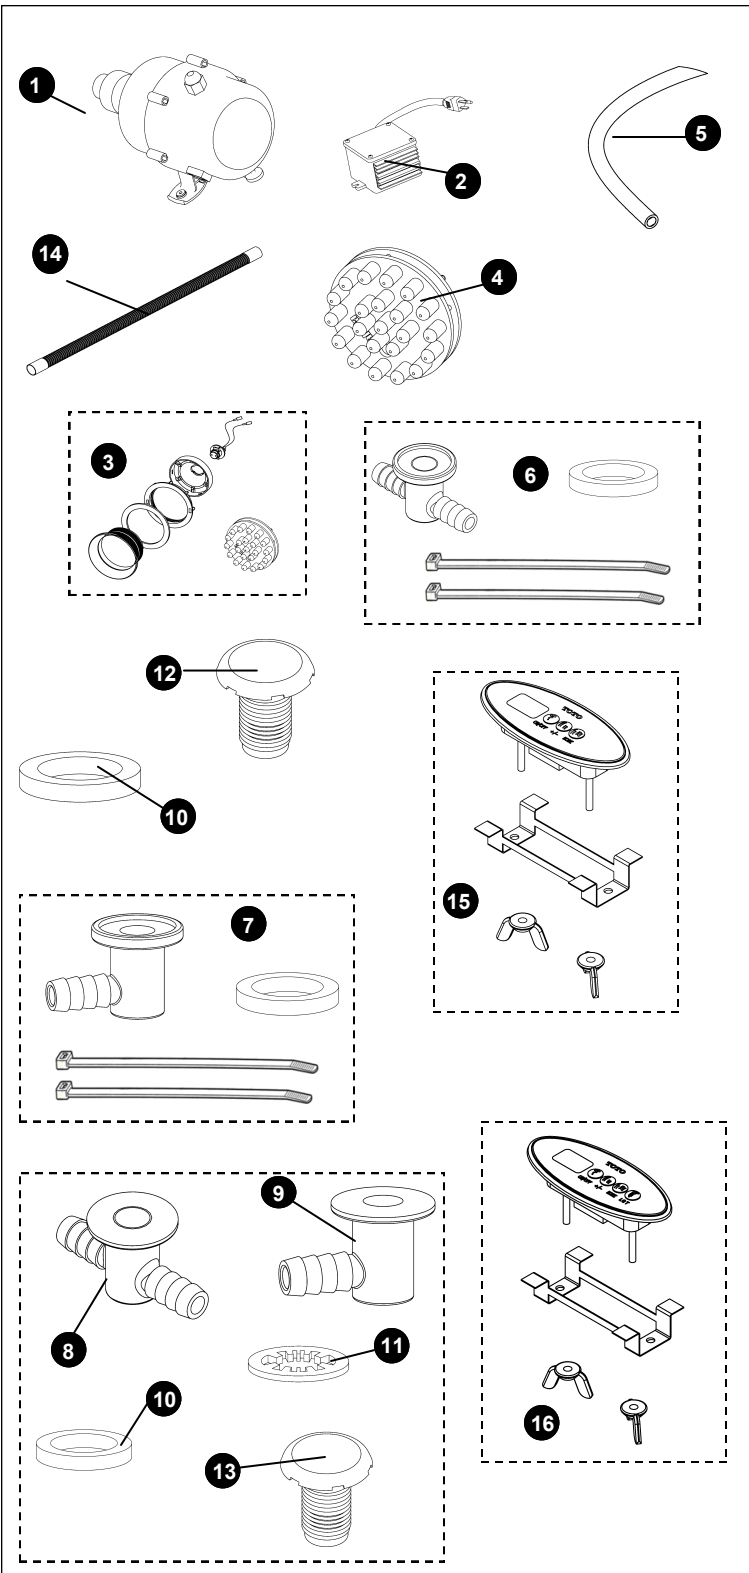

Acrylic Air Baths

ITEM	PART	DESCRIPTION
1	THU5120	Blower
2	THU5121-1	Controller
3	THU5117	LED Parts
4	THU5116	LED
5	9BU5001	Air Hose (3/8")
6	THU5129	T Fitting Kit
7	THU5130	L Fitting Kit
8	9AU5017	T Fitting No Rim
9	9AU5018	L Fitting No Rim
10	9EU5001	Black Washer
11	7CU5002	Wet Sensor Jet Washer
12	THU5154#\$\$	ABS Jet (7/8" long)
13	THU5155#\$\$	Brass Jet (7/8" long)
14	9BU5002	3' Blower Hose
15	THU5109	Keypad 3 Button
16	THU5110	Keypad 4 Button

LEGEND	
\$\$ = COLOR	%% = ANY VALID CHARACTER
01 - COTTON	
12 - SEDONA	