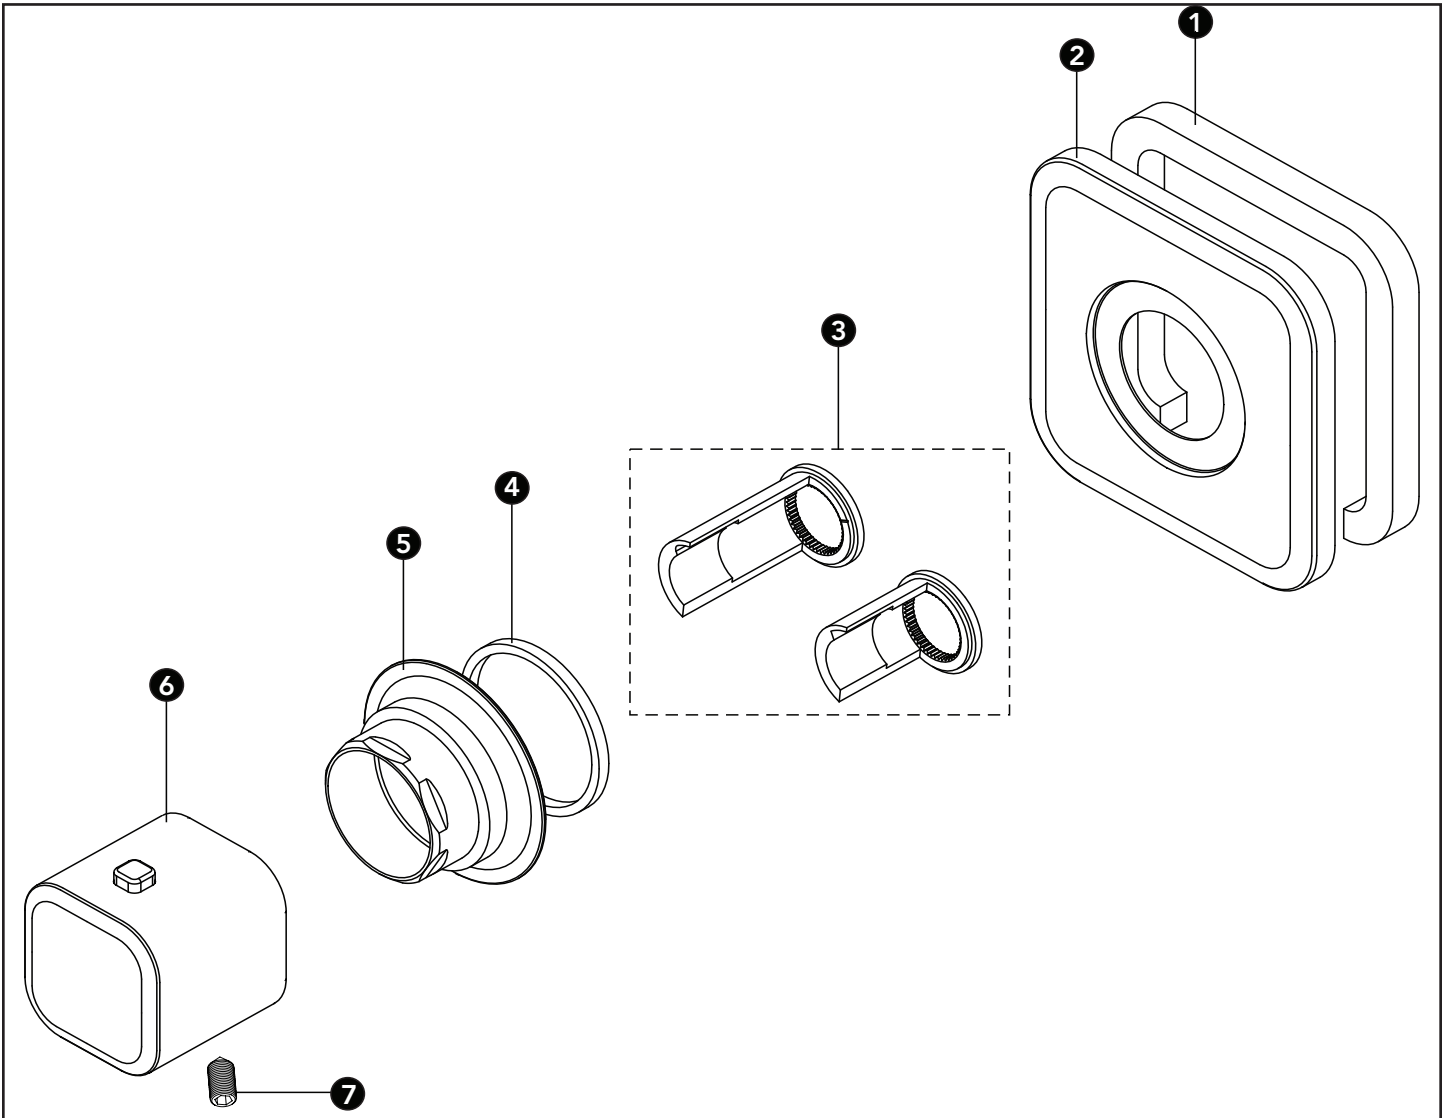

**UPTON®**  
**Trim Only for 1/2" Thermostatic Mixing Valve**

Item	Part	Description
1	THP4543	Faceplate Gasket
2	THP4553#\$\$	Faceplate
3	THP4548	Temperature Limit Stop
4	THP4536	Escutcheon Gasket
5	THP4549#\$\$	Escutcheon
6	THP4554#\$\$	Control Knob
7	THP4538	Set Screw

LEGEND
\$\$ = Denotes Finish
#CP = Polished Chrome
#BN = Brushed Nickel
#PN = Polished Nickel