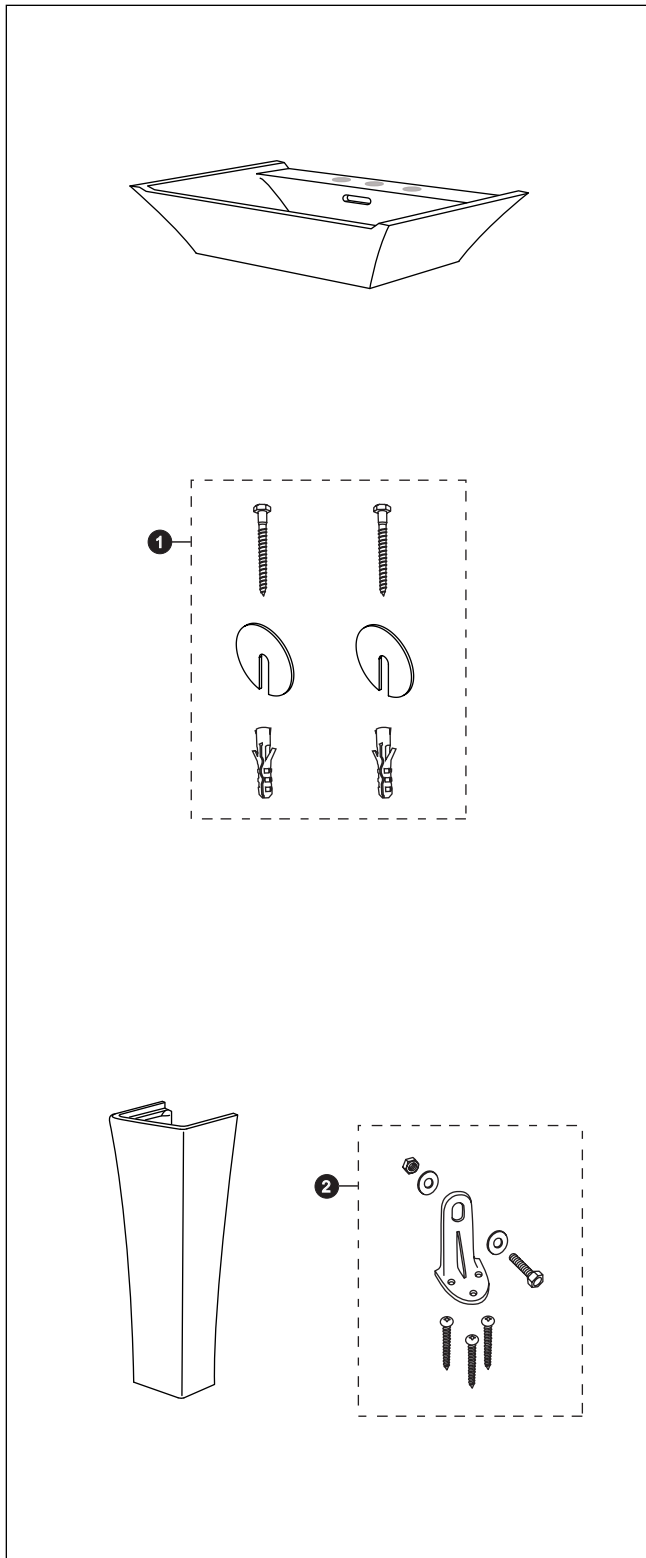

LPT690G

LPT690G LPT690.4G LPT690.8G
 LT690G LT690.4G LT690.8G
 PT690 PT690 PT690

ETHOS™: DESIGN N II Pedestal Lavatory

Item	Part	Description
1	THU125R	Mounting Set
2	TL510ER	Mounting Set - Floor
3	0GU037-3	Instruction Manual

Product Number Explanations

Pedestal Lavatory
 (LPT) Pedestal Lavatory
 (690) Model
 (.4) 4" Centers
 (.8) 8" Centers
 (G) SanaGloss

Lavatory
 (LT) Lavatory
 (690) Model
 (.4) 4" Centers
 (.8) 8" Centers
 (G) SanaGloss

Pedestal
 (PT) Pedestal
 (690) Model

Colors
 (#01) Cotton
 (#12) Sedone Beige