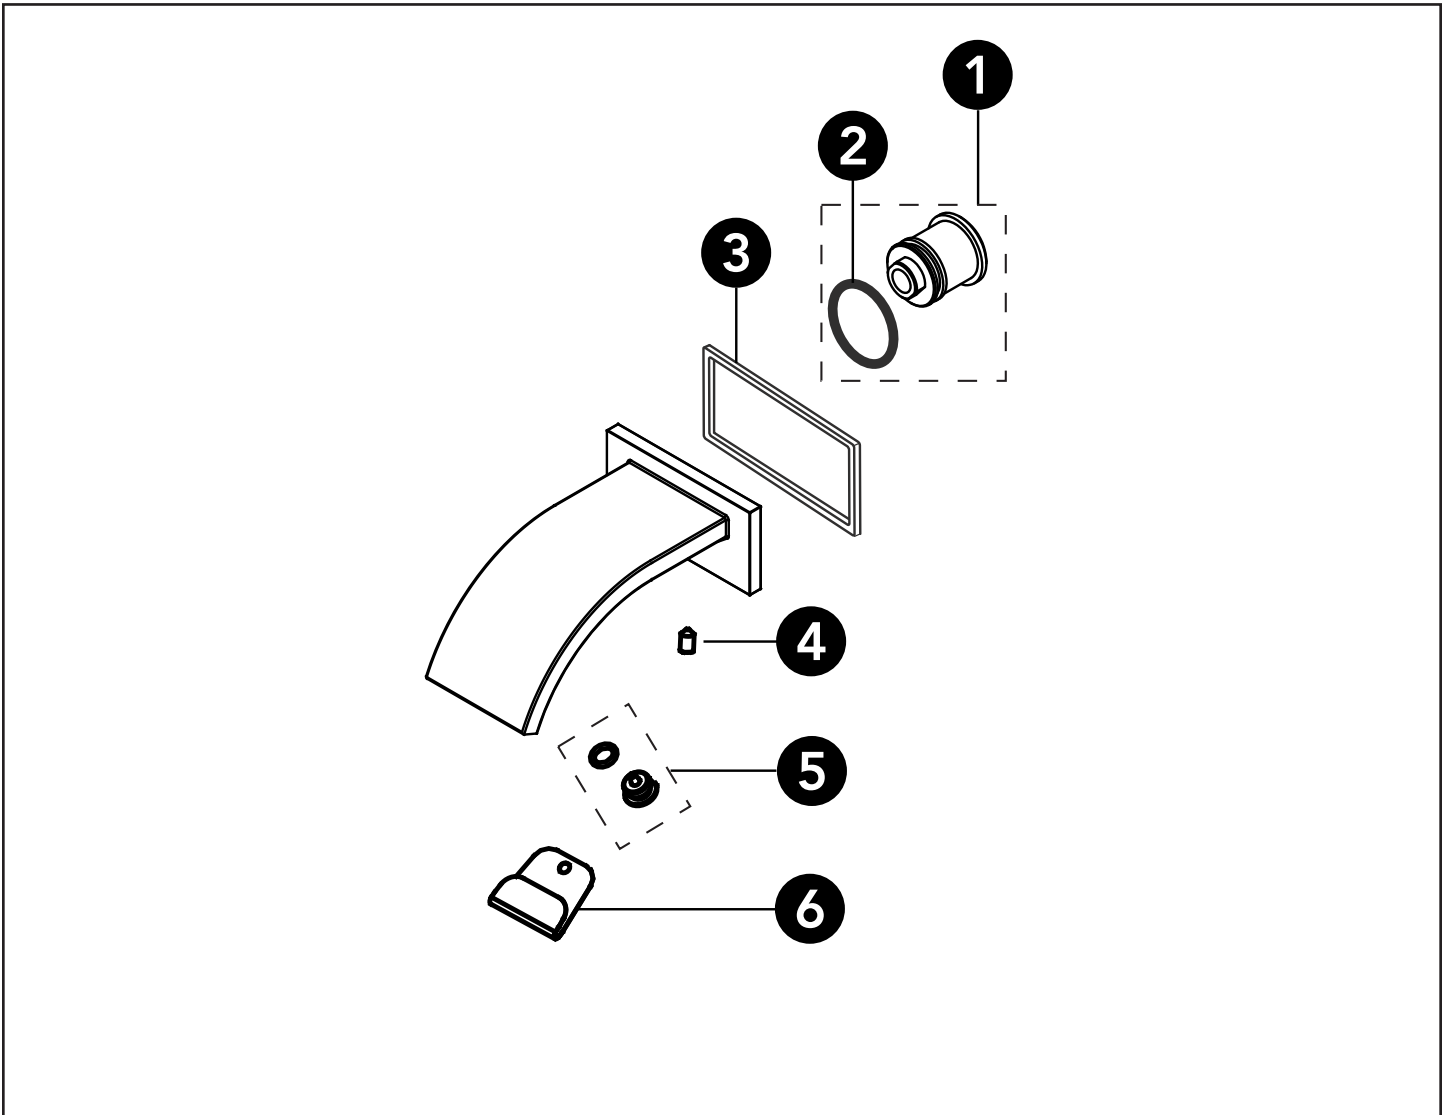

AIMES®
Wall Spout

Item	Part	Description
1	THP4057	Pipe Adaptor & O-ring
2	THP4058	O-ring
3	THP4556	Gasket
4	THP4030	Set Screw
5	THP4558	Screen Retainer
6	THP4559	Filter Screen

LEGEND
\$\$ = Denotes Finish
#CP = Polished Chrome
#BN = Brushed Nickel
#PN = Polished Nickel