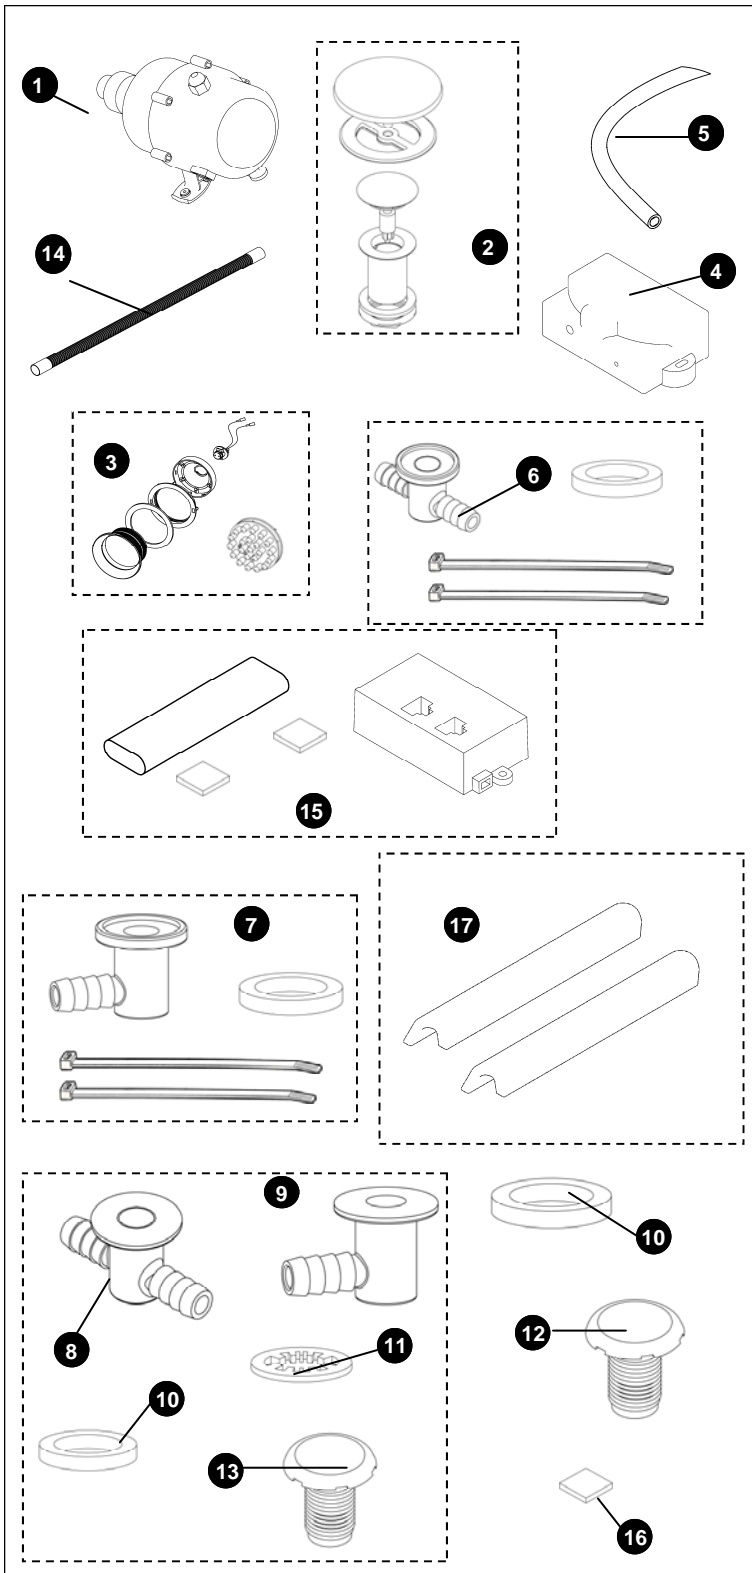

ABA626S#\$\$D%%,

ABA626T#\$\$D%%

Acrylic Air Baths

ITEM	PART	DESCRIPTION
1	THU5120	Blower
2	THU5167#%%%	Drain and Overflow
3	THU5175	LED Light Kit
4	THU5174	LED Controller
5	9BU5001	Air Hose (3/8")
6	THU5129	T Fitting Kit
7	THU5130	L Fitting Kit
8	9AU5017	T Fitting No Rim
9	9AU5018	L Fitting No Rim
10	9EU5001	Black Washer
11	7CU5002	Wet Sensor Jet Washer
12	THU5154#\$\$	ABS Jet (7/8" long)
13	THU5155#\$\$	Brass Jet (7/8" long)
14	9BU5002	3" Blower Hose
15	THU5176	Remote with Receiver
16	8HU5020	Magnet
17	THU5081	Pillows

LEGEND	
\$\$ = COLOR	%% = FINISH
01 - COTTON	CP = POLISHED CHROME
12 - SEDONA	BN = BRUSHED NICKEL
	PN = POLISHED NICKEL