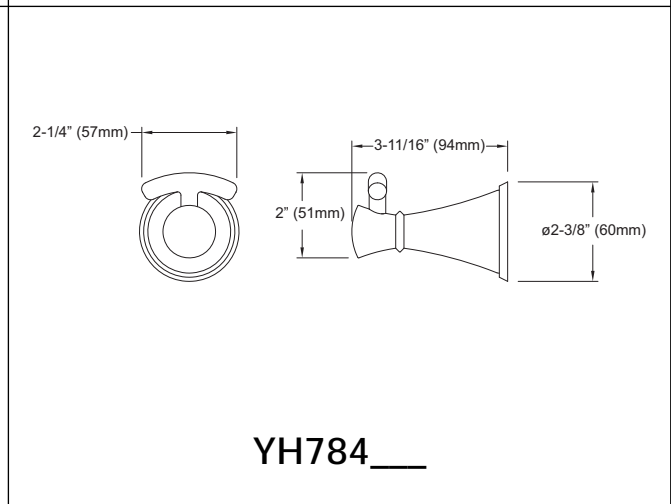

## PRODUCT SPECIFICATION

Product shall have solid brass construction and include installation hardware. Product shall be TOTO Model Y\_784\_\_\_\_\_.

## SPECIFICATIONS

- Warranty: Lifetime Limited Warranty (Residential Use)  
One Year (Commercial Use)
- Material: Brass

Product Number	Shipping Weight	Shipping Dimensions
YB784	2.2 lbs.	30" L x 5-1/4" W x 3-1/8" D
YP784	1.0 lbs.	8-1/2" L x 7-1/2" W x 4-1/4" D
YR784	1.3 lbs.	10-3/4" L x 9-1/2" W x 4-1/8" D
YH784	0.7 lbs.	6-1/4" L x 5" W x 3" D

**TOTO**®

*These dimensions and specifications are subject to change without notice*