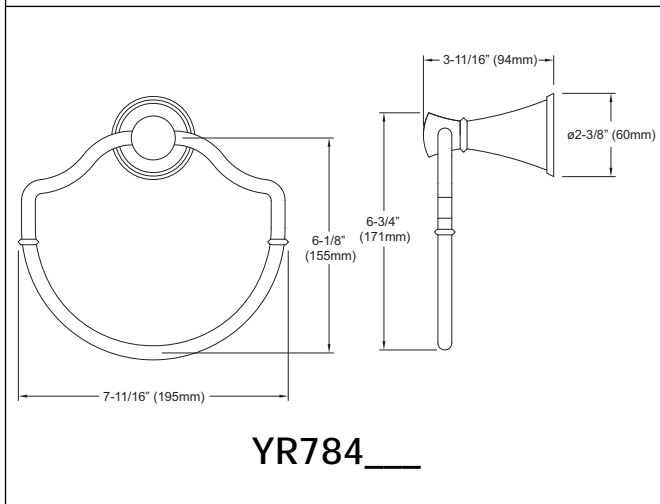

## PRODUCT SPECIFICATION

Product shall have solid brass construction and include installation hardware. Product shall be TOTO Model Y\_784\_\_\_\_\_.

## SPECIFICATIONS

- Warranty: Lifetime Limited Warranty (Residential Use)  
One Year (Commercial Use)
- Material: Brass

Product Number	Shipping Weight	Shipping Dimensions
YB784	2.2 lbs.	30" L x 5-1/4" W x 3-1/8" D
YP784	1.0 lbs.	8-1/2" L x 7-1/2" W x 4-1/4" D
YR784	1.3 lbs.	10-3/4" L x 9-1/2" W x 4-1/8" D
YH784	0.7 lbs.	6-1/4" L x 5" W x 3" D

**TOTO**®

*These dimensions and specifications are subject to change without notice*