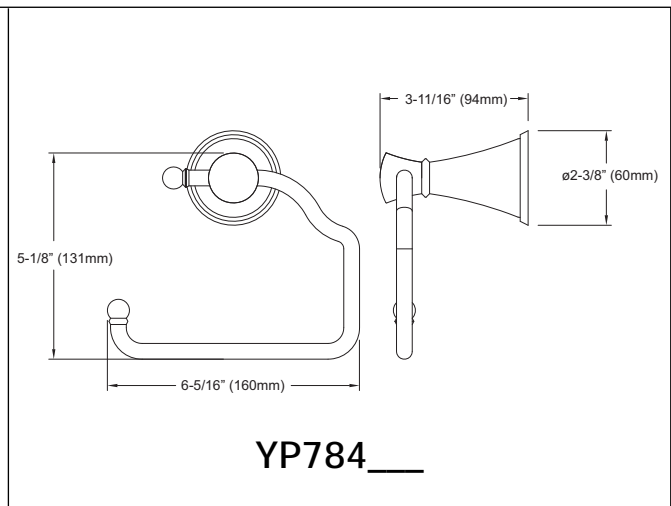

## PRODUCT SPECIFICATION

Product shall have solid brass construction and include installation hardware. Product shall be TOTO Model Y\_784\_\_\_\_\_.

## SPECIFICATIONS

- Warranty: Lifetime Limited Warranty (Residential Use)  
One Year (Commercial Use)
- Material: Brass

Product Number	Shipping Weight	Shipping Dimensions
YB784	2.2 lbs.	30" L x 5-1/4" W x 3-1/8" D
YP784	1.0 lbs.	8-1/2" L x 7-1/2" W x 4-1/4" D
YR784	1.3 lbs.	10-3/4" L x 9-1/2" W x 4-1/8" D
YH784	0.7 lbs.	6-1/4" L x 5" W x 3" D

**TOTO**®

*These dimensions and specifications are subject to change without notice*