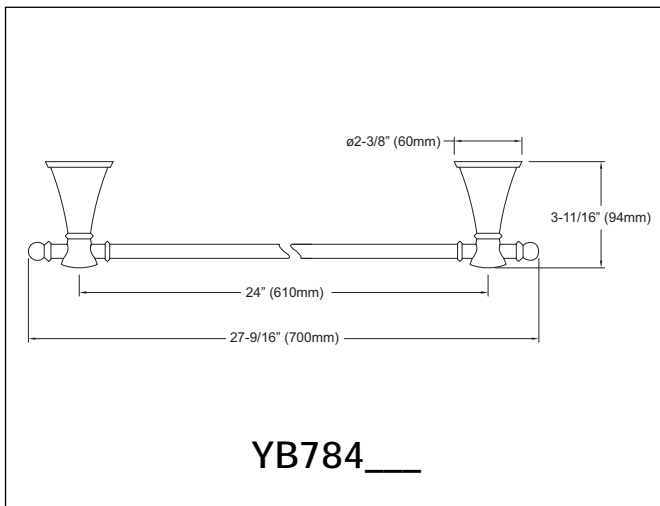

## PRODUCT SPECIFICATION

Product shall have solid brass construction and include installation hardware. Product shall be TOTO Model Y\_784\_\_\_\_\_.

## SPECIFICATIONS

- Warranty: Lifetime Limited Warranty (Residential Use)  
One Year (Commercial Use)
- Material: Brass

Product Number	Shipping Weight	Shipping Dimensions
YB784	2.2 lbs.	30" L x 5-1/4" W x 3-1/8" D
YP784	1.0 lbs.	8-1/2" L x 7-1/2" W x 4-1/4" D
YR784	1.3 lbs.	10-3/4" L x 9-1/2" W x 4-1/8" D
YH784	0.7 lbs.	6-1/4" L x 5" W x 3" D

**TOTO**®

*These dimensions and specifications are subject to change without notice*